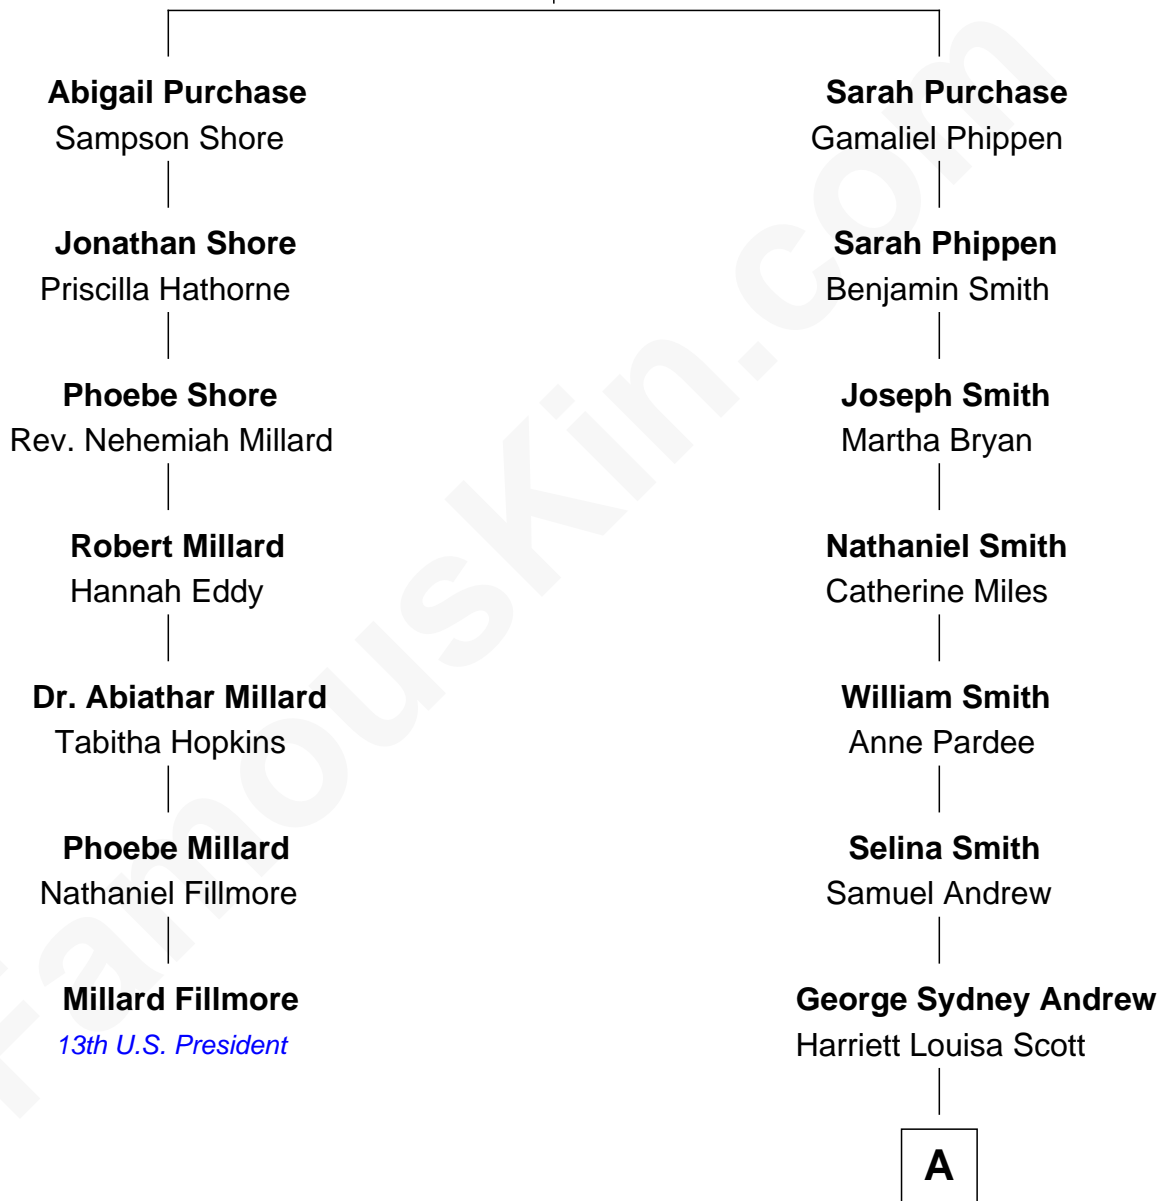

FamousKin.com Relationship Chart of

Millard Fillmore

13th U.S. President

6th cousin 4 times removed of

Treat Williams

TV & Movie Actor

Aquila Purchase

Ann Squire

A

George Willey Andrew

Mary Abigail Gillette

Treat Payne Andrew

Eleanor Barnum

Marian Andrew

Richard Norman Williams

Treat Williams