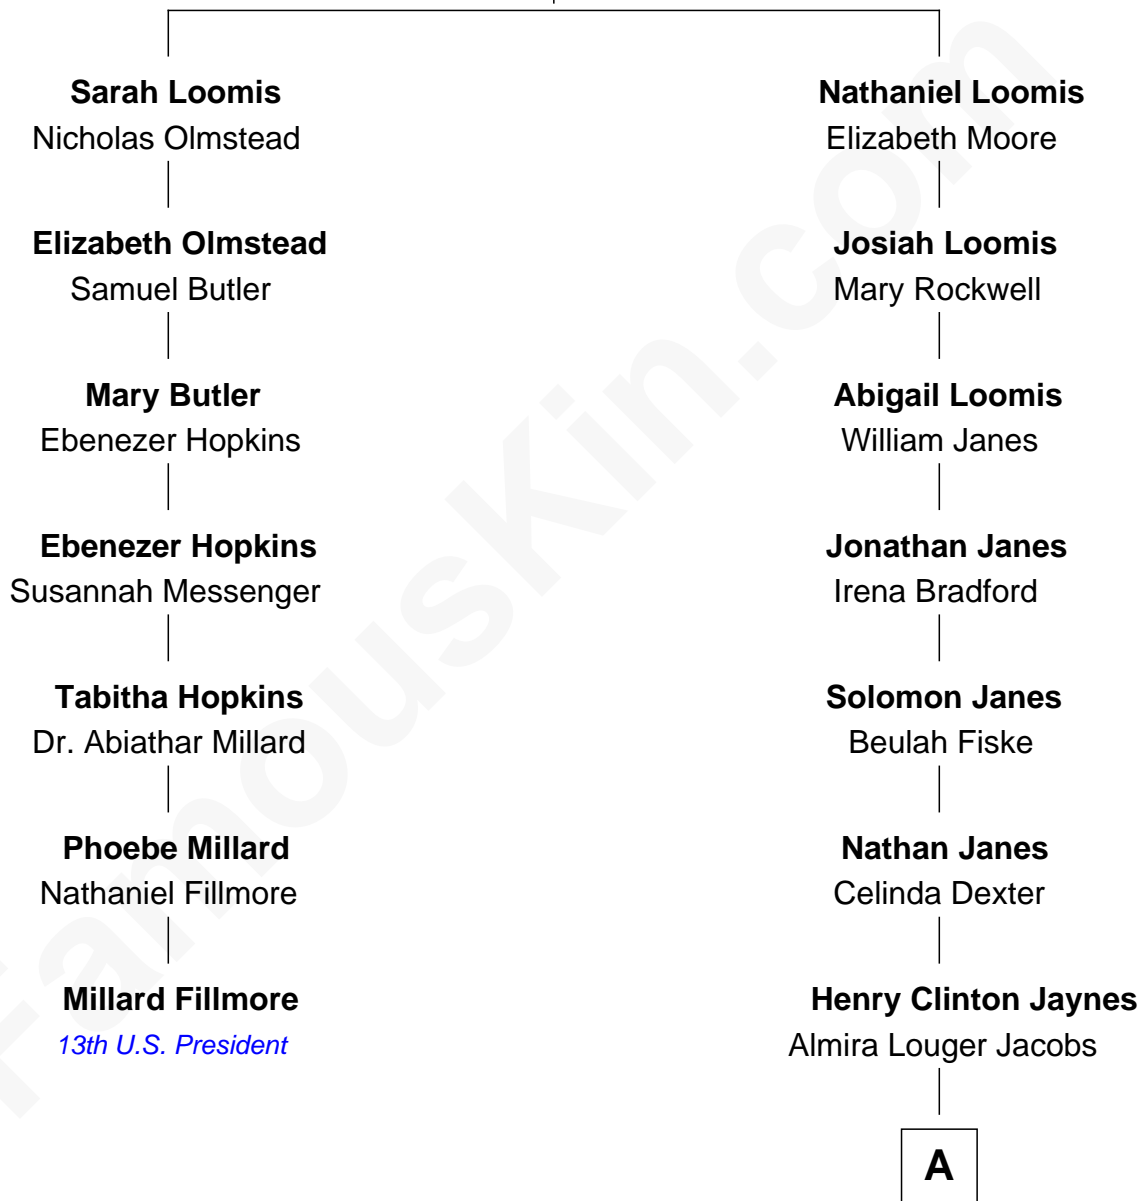

FamousKin.com Relationship Chart of

Millard Fillmore

13th U.S. President

6th cousin 4 times removed of

Peter Fonda

TV and Movie Actor

Joseph Loomis

Mary White

A

Henry Silas Jaynes

Elma L. Lanphear

Herberta Elma Jaynes

William Brace Fonda

Henry Jaynes Fonda

Frances Ford Seymour

Peter Fonda