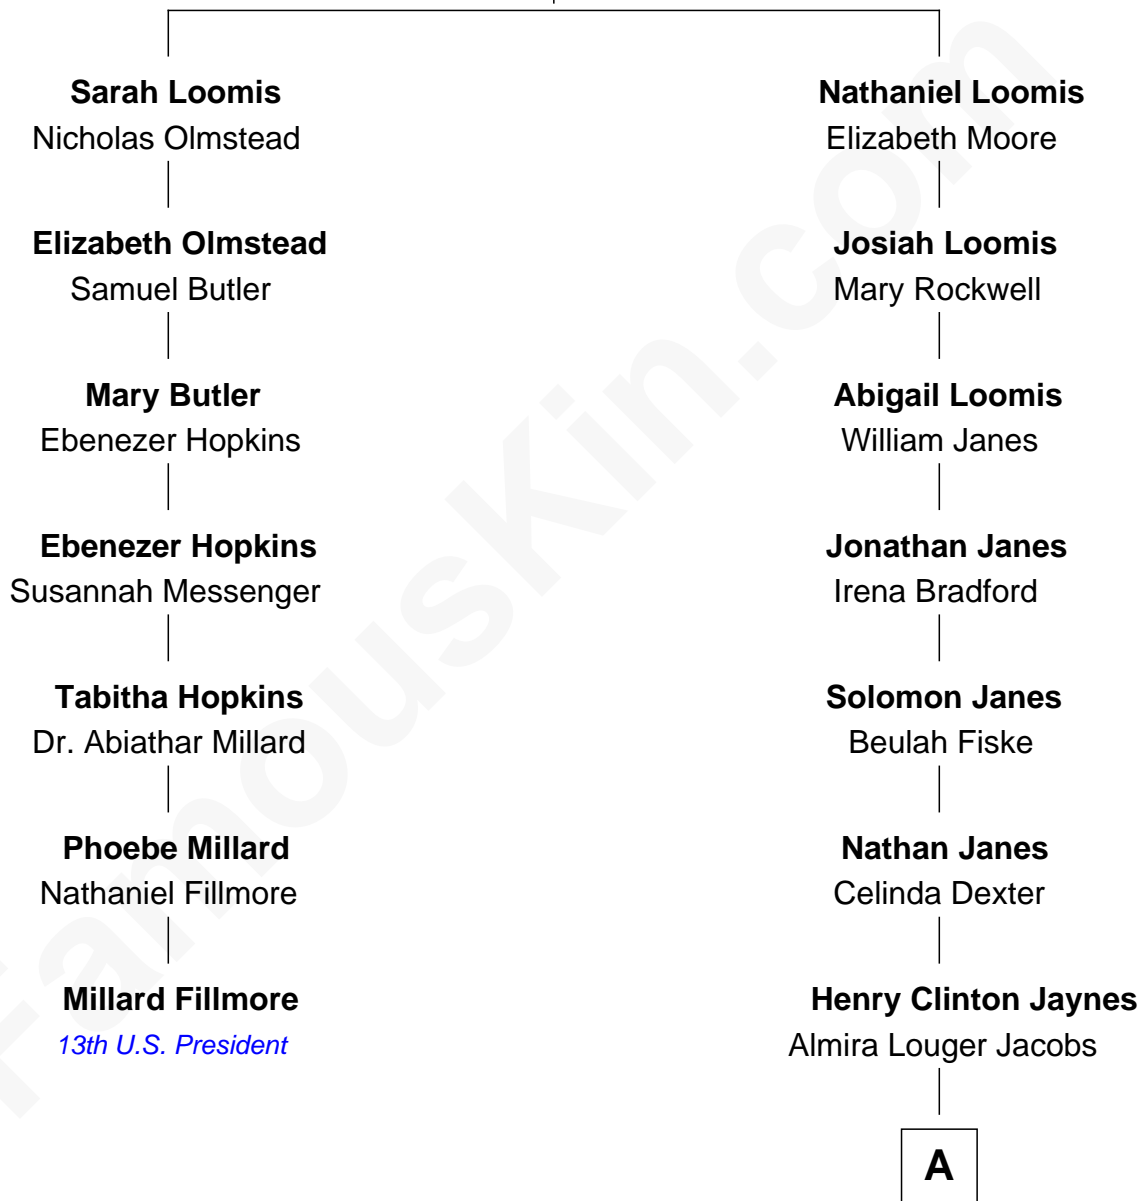

# FamousKin.com Relationship Chart of

**Millard Fillmore**

*13th U.S. President*

6th cousin 5 times removed of

**Bridget Fonda**

*Movie Actress*

**Joseph Loomis**

Mary White

A

**Henry Silas Jaynes**

Elma L. Lanphear

**Herberta Elma Jaynes**

William Brace Fonda

**Henry Jaynes Fonda**

Frances Ford Seymour

**Peter H. Fonda**

Susan Jane Brewer

**Bridget Fonda**

*Movie Actress*