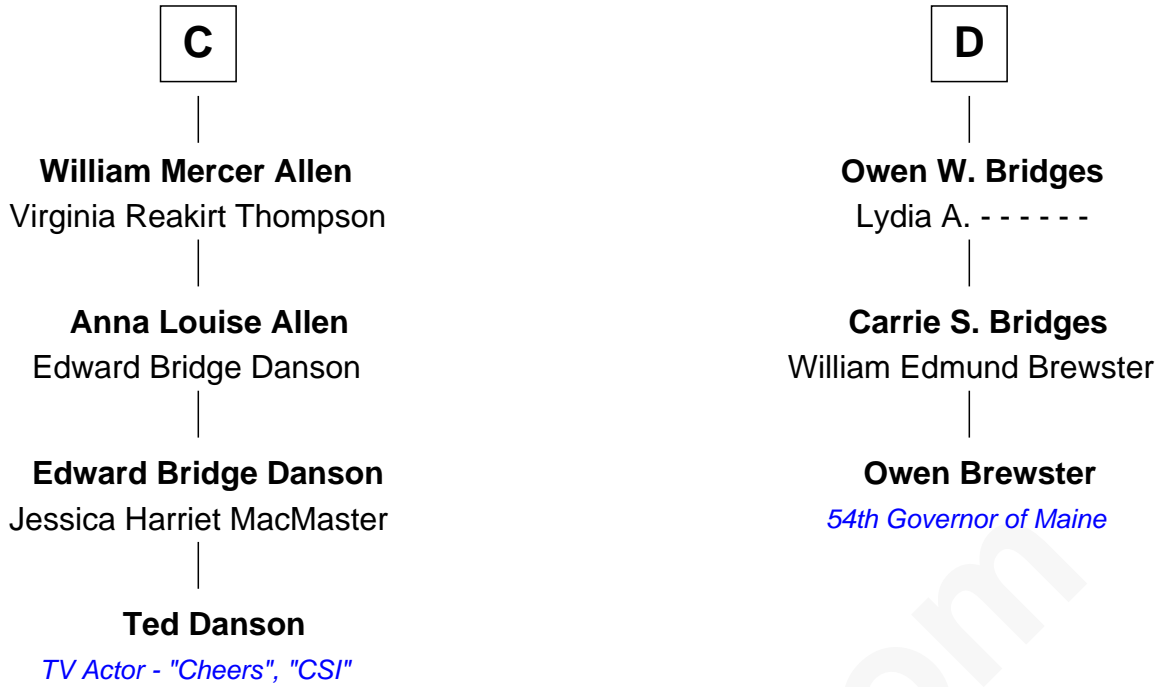

## Relationship Chart of

### Ted Danson

TV Actor - "Cheers", "CSI"

19th cousin 1 time removed of

**Owen Brewster**

54th Governor of Maine

**Sir Roger de Clifford**

Maud de Beauchamp

FamousKin.com