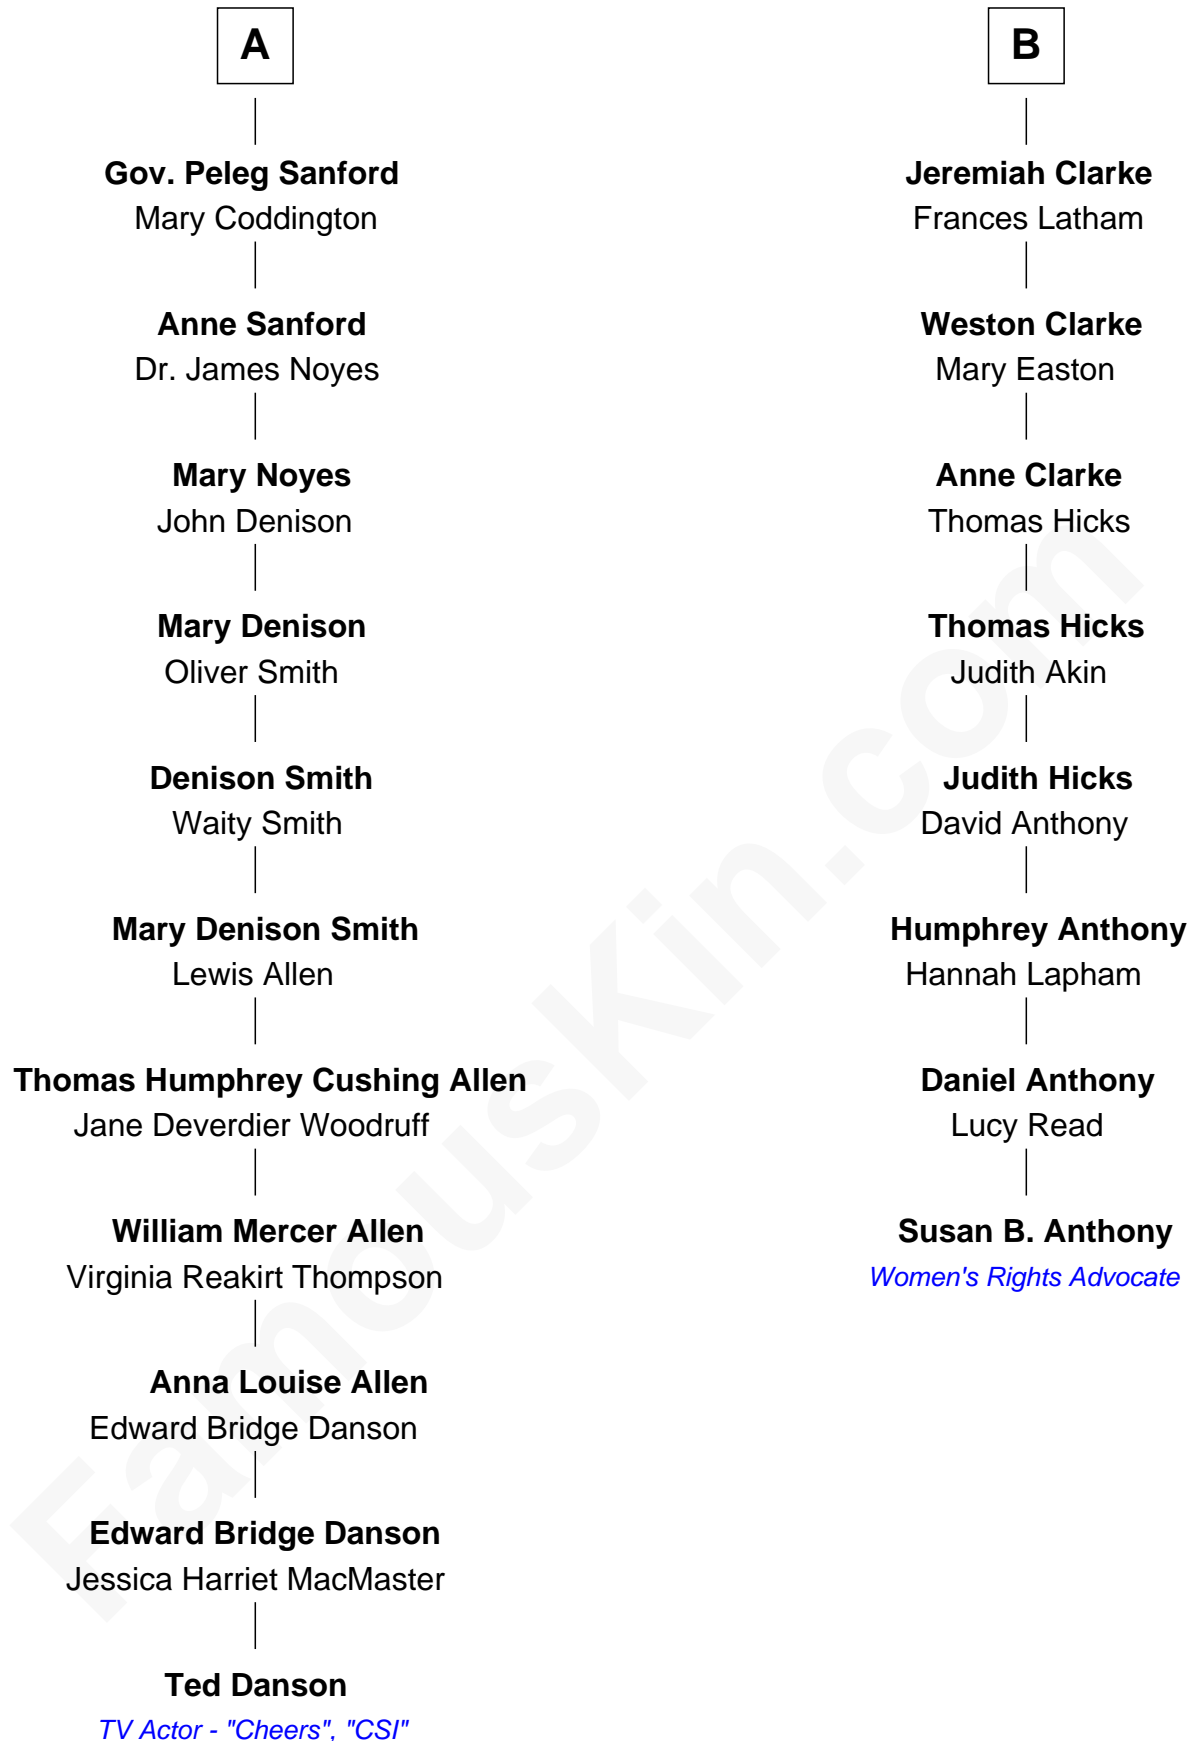

FamousKin.com

Relationship Chart of

Ted Danson

TV Actor - "Cheers", "CSI"

14th cousin 3 times removed of

Susan B. Anthony

Women's Rights Advocate

Sir Thomas Blount

Margaret de Gresley

Sir Thomas Blount

Agnes Hawley

Anne Blount

William Marbury

Robert Marbury

Katherine Williamson

William Marbury

Sanchia Blount

Edward Langford

Alice Langford

John Stradling

Anne Stradling

Sir John Danvers

Anne Danvers

Thomas Lovett

Elizabeth Lovett

Anthony Cave

Mary Cave

Sir Jerome Weston

Mary Weston

William Clerke

B

Ted Danson photo by [Rob Dicaterino](#) (CC BY 2.0)