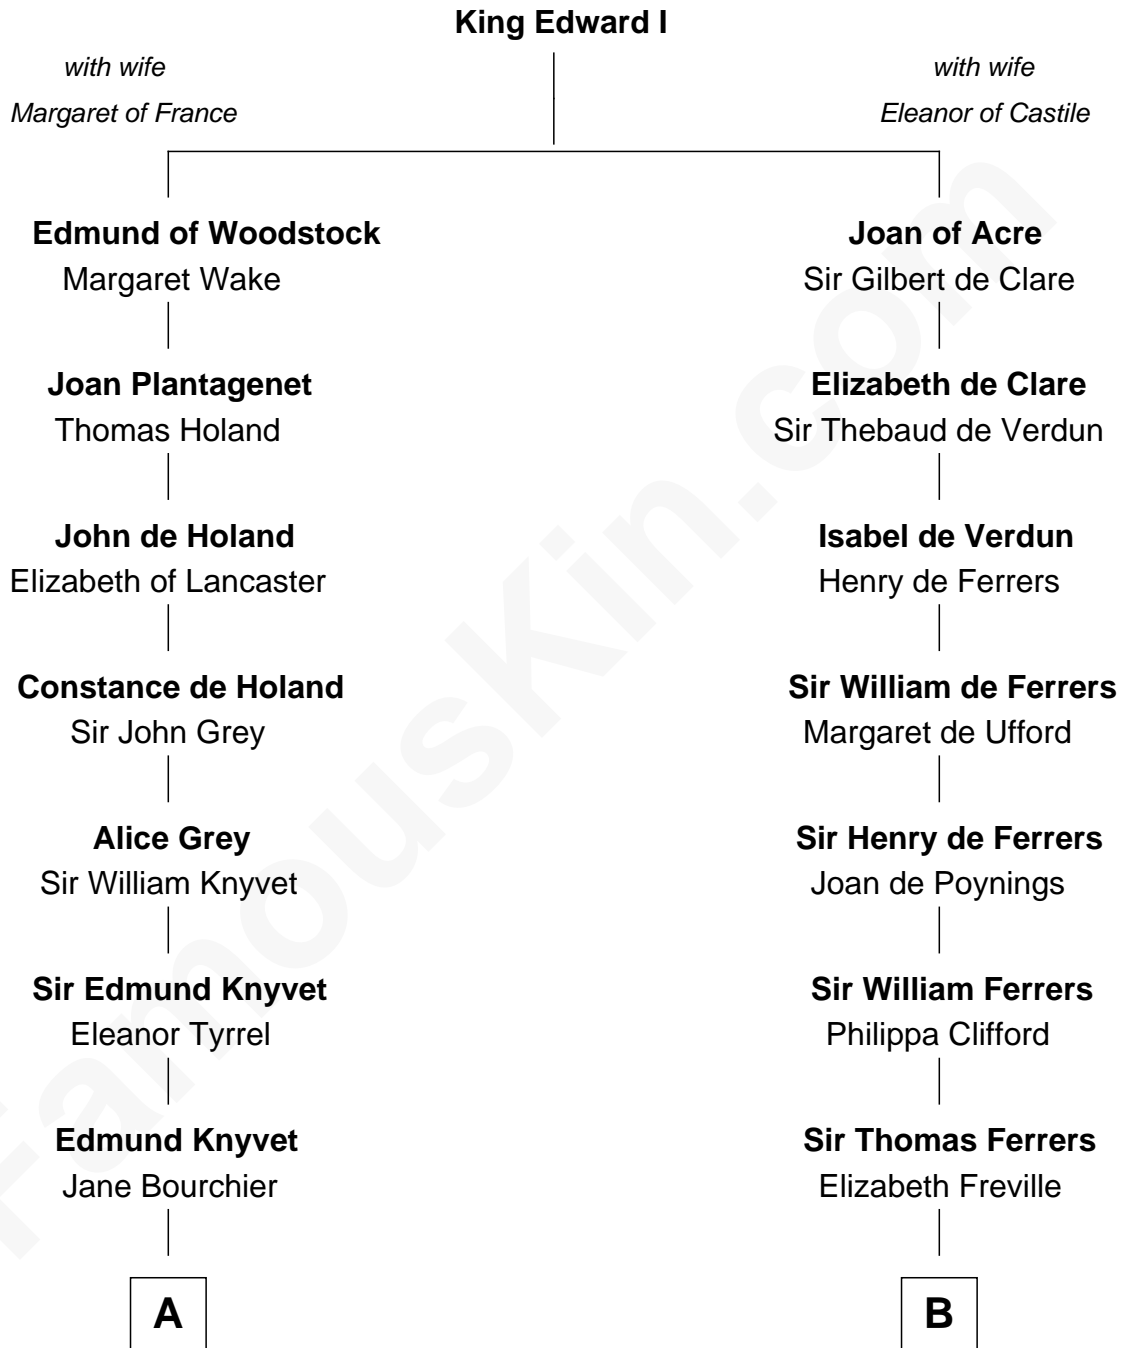

FamousKin.com

Relationship Chart of

Ted Danson

TV Actor - "Cheers", "CSI"

19th cousin 2 times removed of

Susan B. Anthony

Women's Rights Advocate

C

Thomas Humphrey Cushing Allen

Jane Deverdier Woodruff

William Mercer Allen

Virginia Reakirt Thompson

Anna Louise Allen

Edward Bridge Danson

Edward Bridge Danson

Jessica Harriet MacMaster