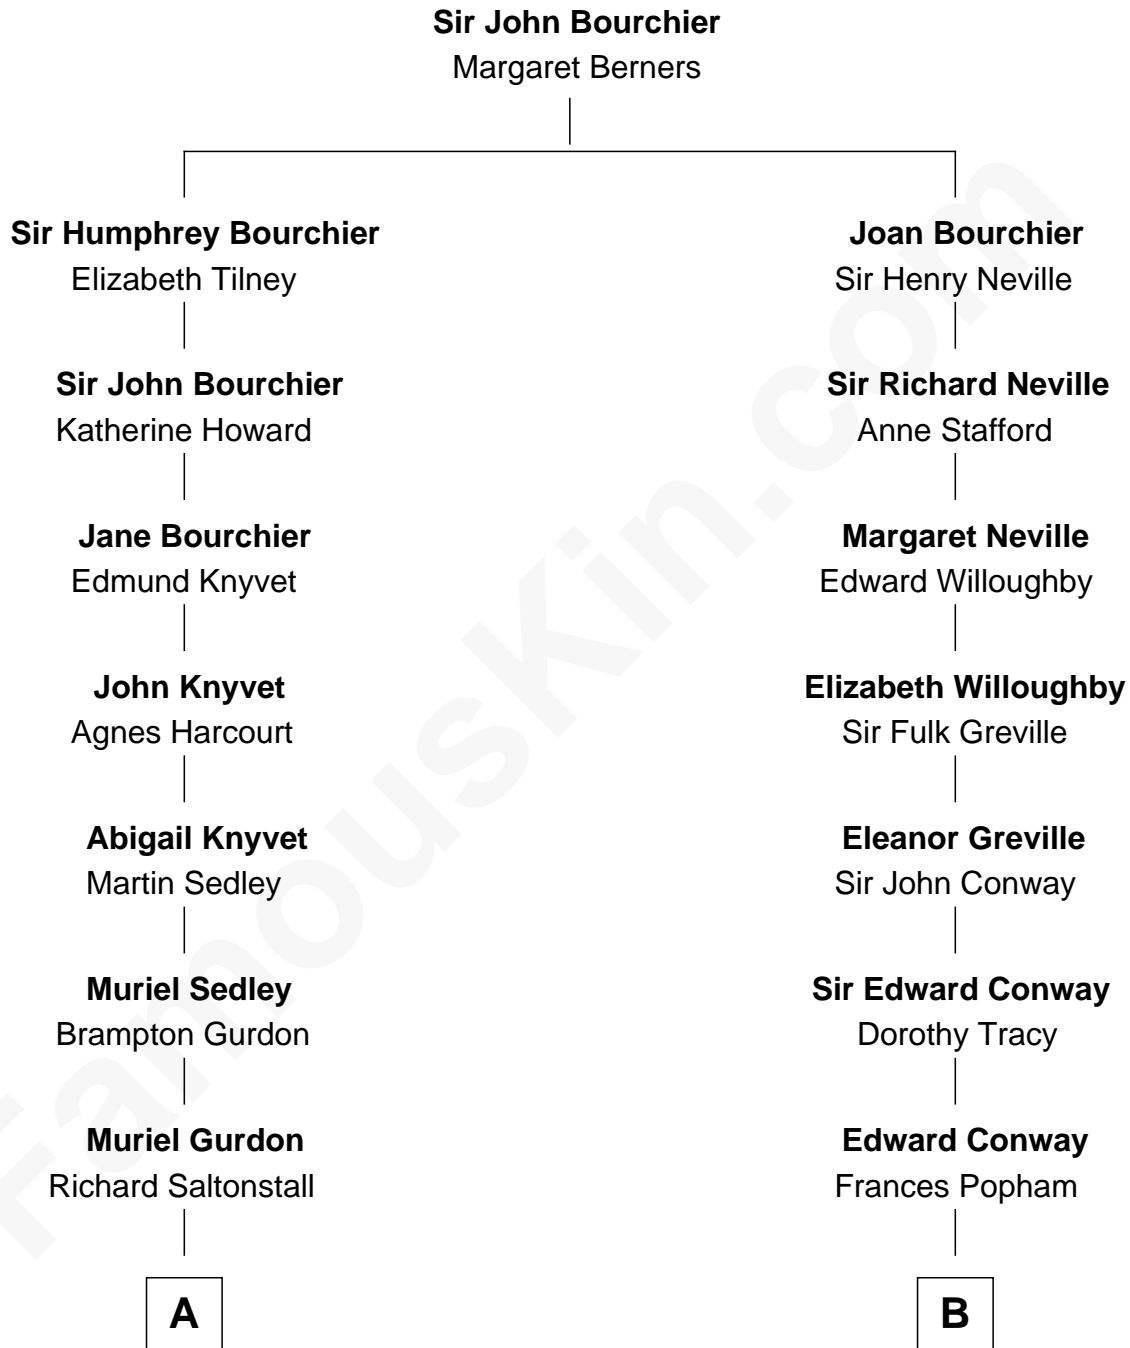

# FamousKin.com Relationship Chart of

**Ted Danson**

*TV Actor - "Cheers", "CSI"*

16th cousin 1 time removed of

**Sir Winston Churchill**

*Prime Minister of the United Kingdom*

*TV Actor - "Cheers", "CSI"*

*Prime Minister of the United Kingdom*

Ted Danson photo by [Rob Dicaterino](#) (CC BY 2.0)