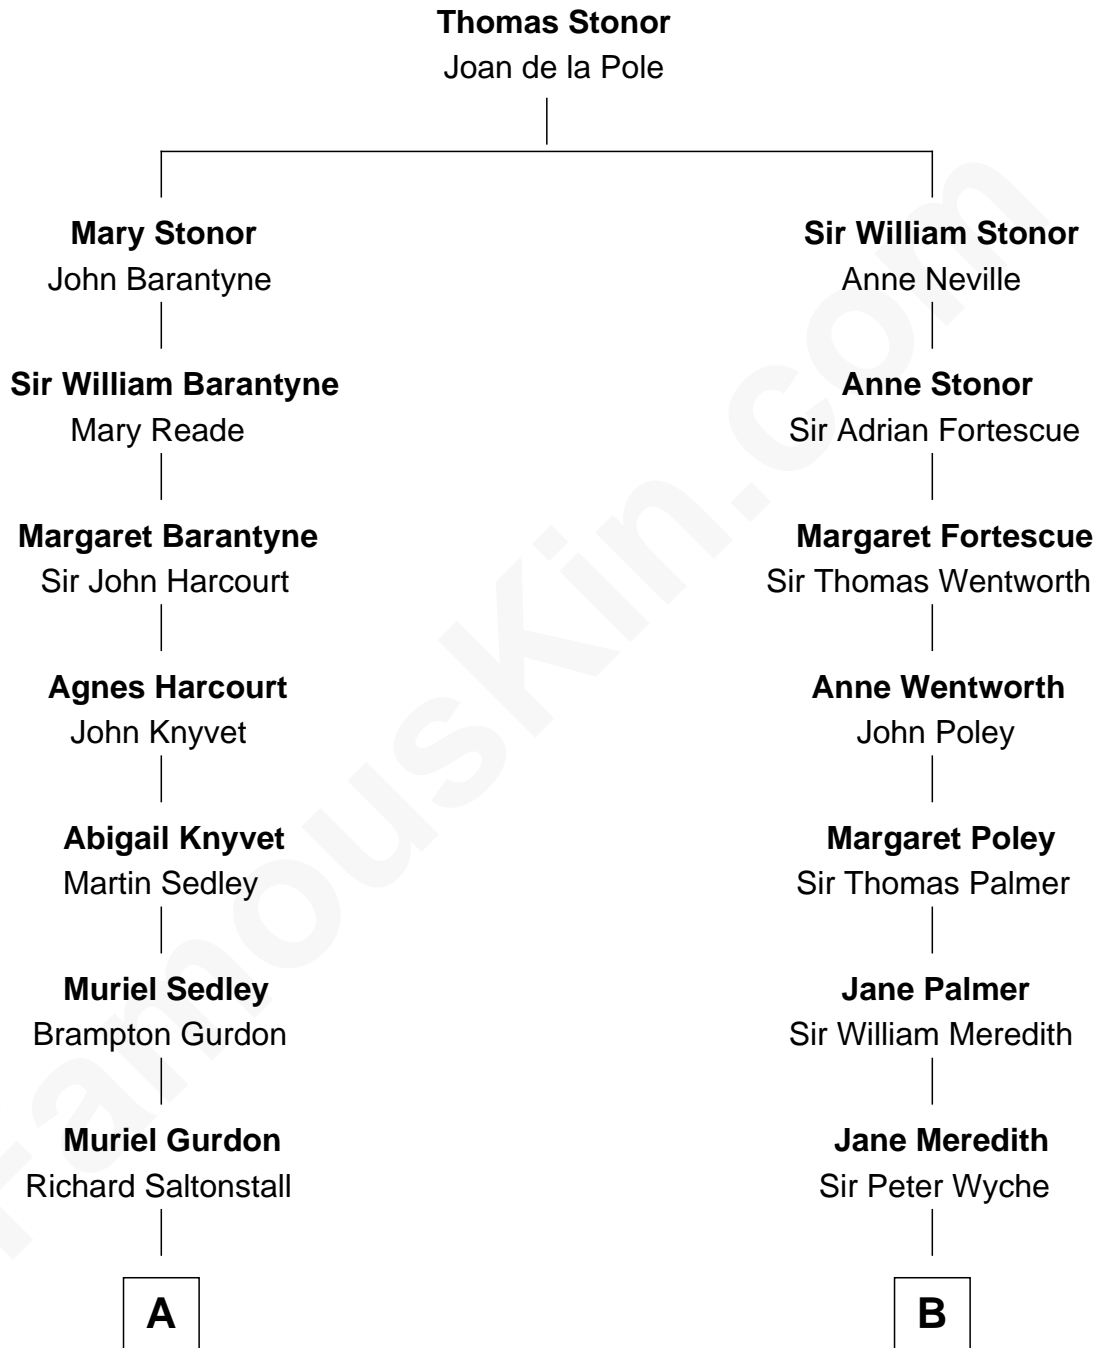

# FamousKin.com Relationship Chart of

**Ted Danson**

*TV Actor - "Cheers", "CSI"*

17th cousin of

**Sir Winston Churchill**

*Prime Minister of the United Kingdom*

Ted Danson photo by [Rob Dicaterino](#) (CC BY 2.0)