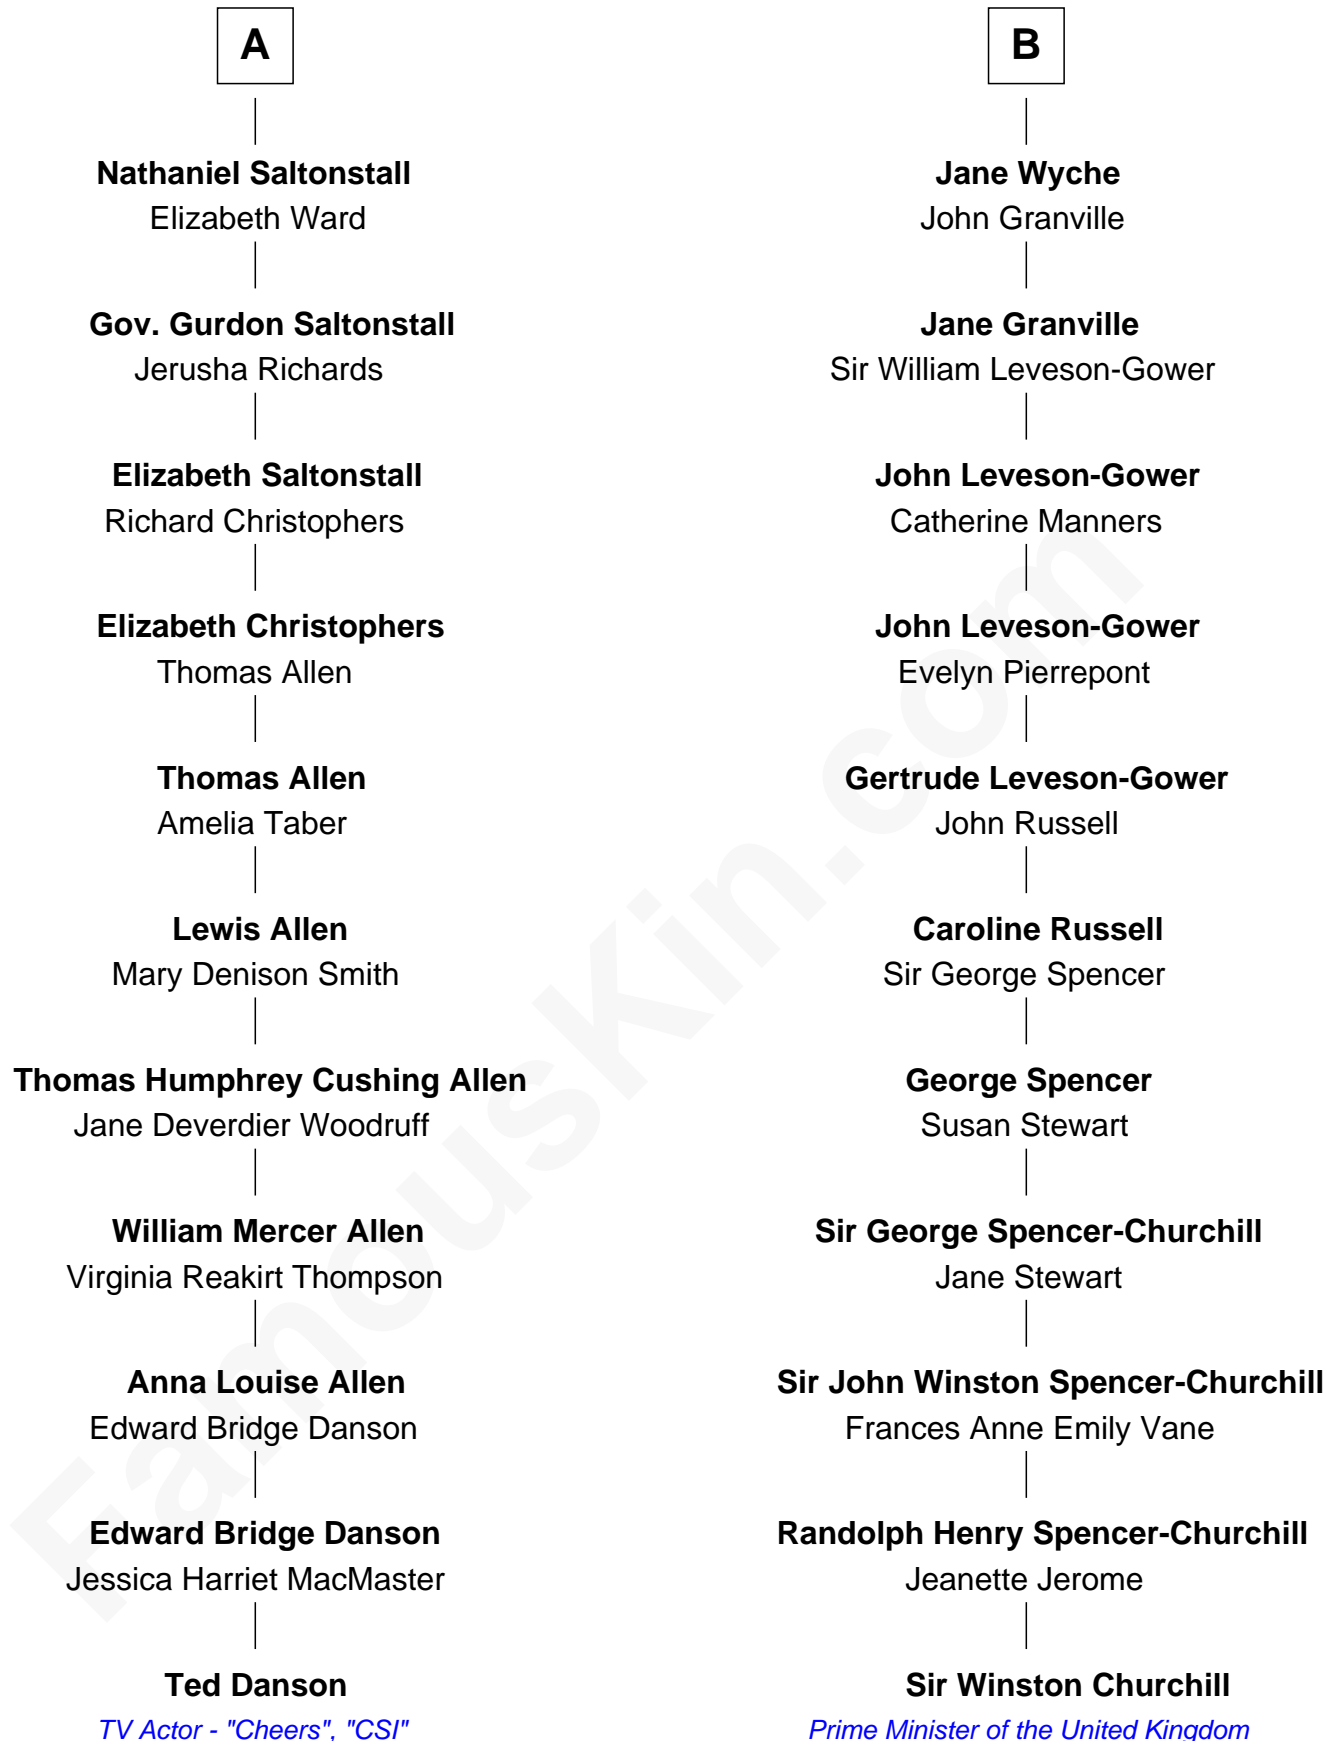

# FamousKin.com Relationship Chart of

**Ted Danson**

*TV Actor - "Cheers", "CSI"*

17th cousin of

**Sir Winston Churchill**

*Prime Minister of the United Kingdom*

Ted Danson photo by [Rob Dicaterino](#) (CC BY 2.0)