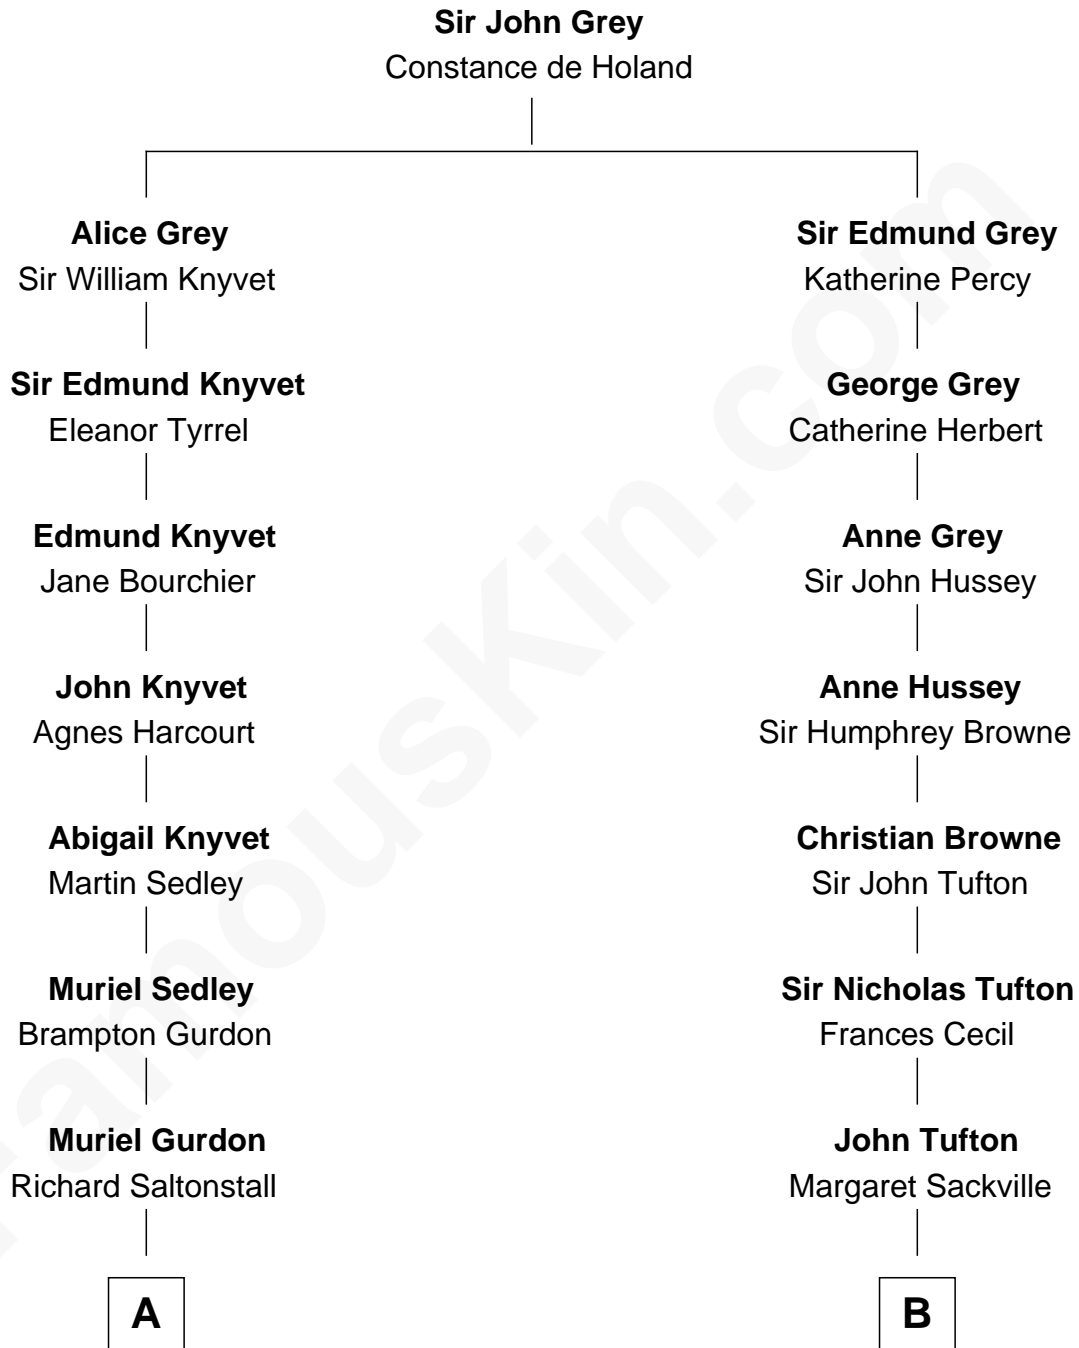

FamousKin.com

Relationship Chart of

Ted Danson

TV Actor - "Cheers", "CSI"

16th cousin 1 time removed of

Camilla Parker Bowles

Queen Consort of the United Kingdom