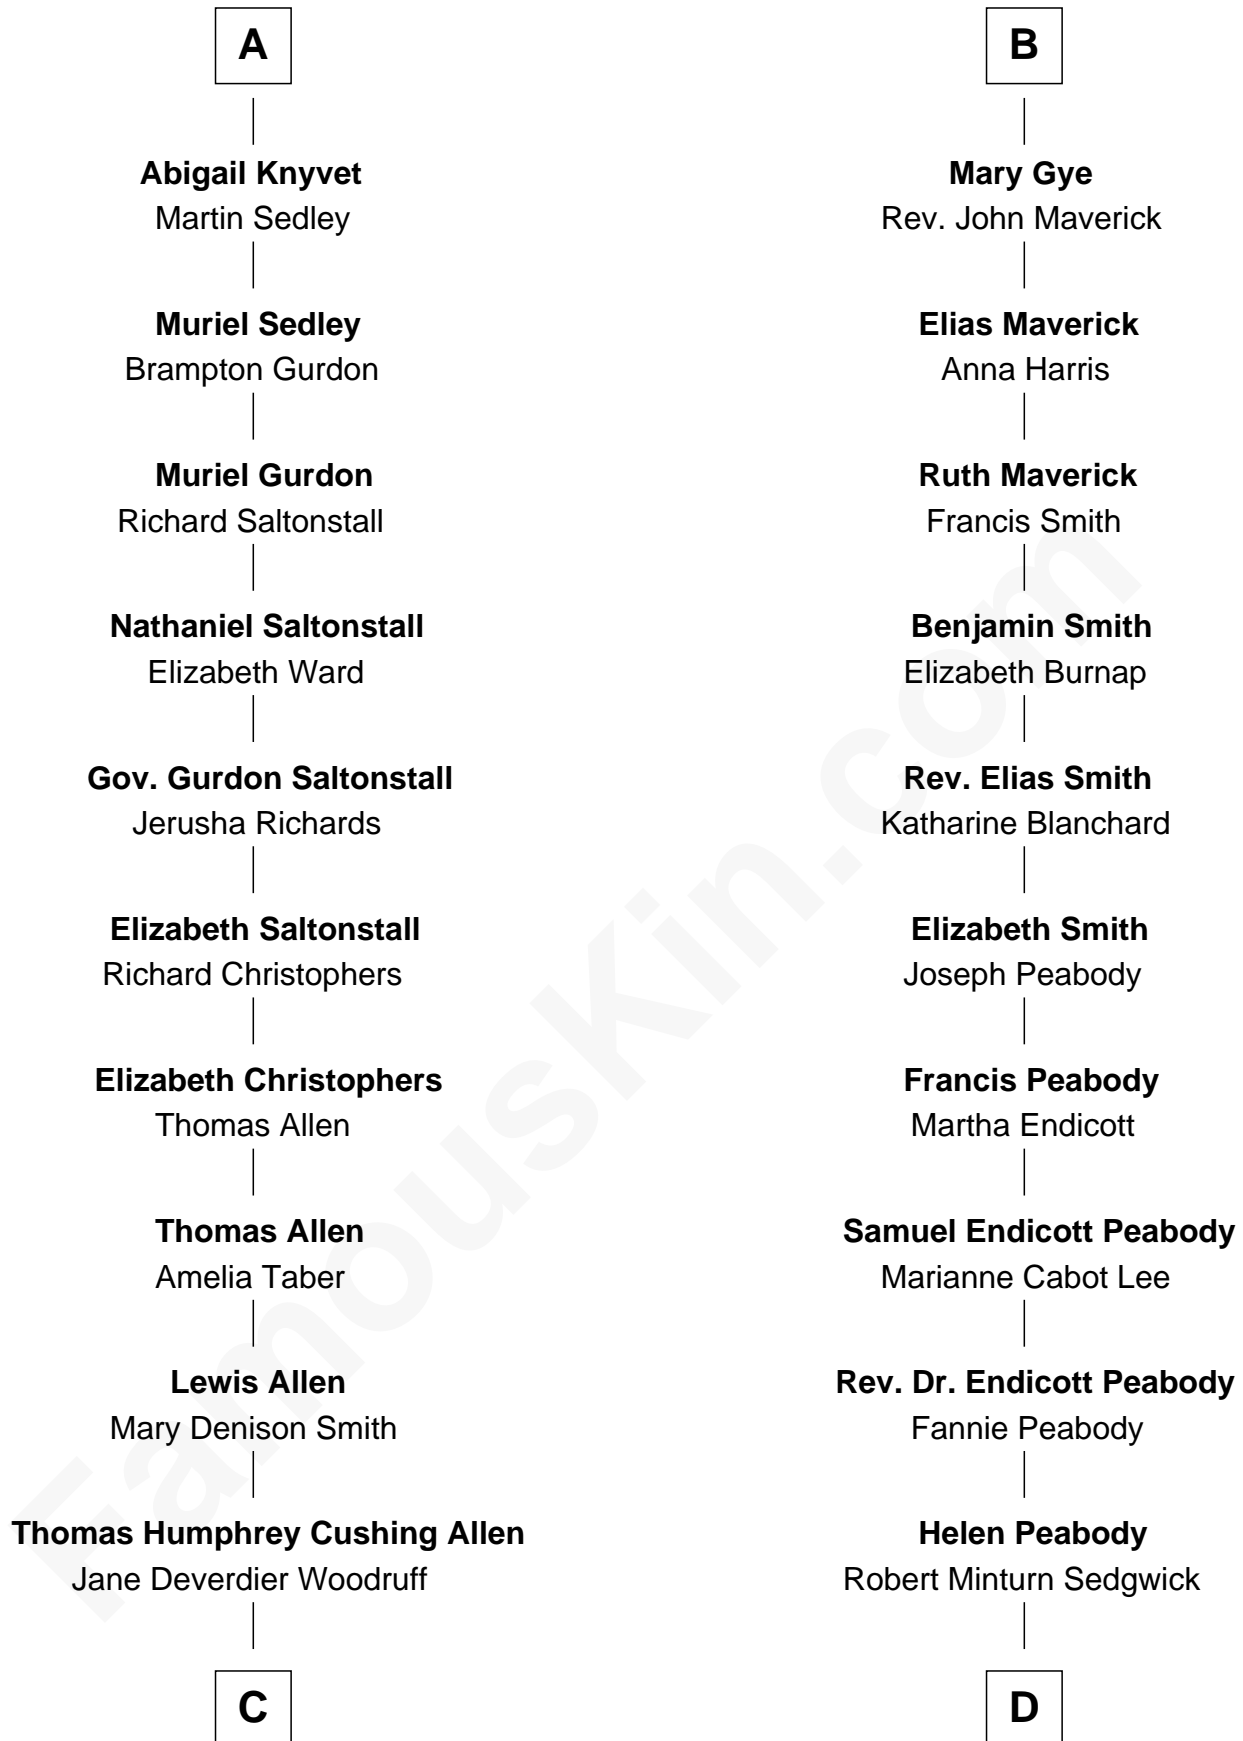

FamousKin.com

Relationship Chart of

Ted Danson

TV Actor - "Cheers", "CSI"

18th cousin 2 times removed of

Kyra Sedgwick

TV and Movie Actress

Richard Fitzalan
Eleanor Plantagenet

FamousKin.com