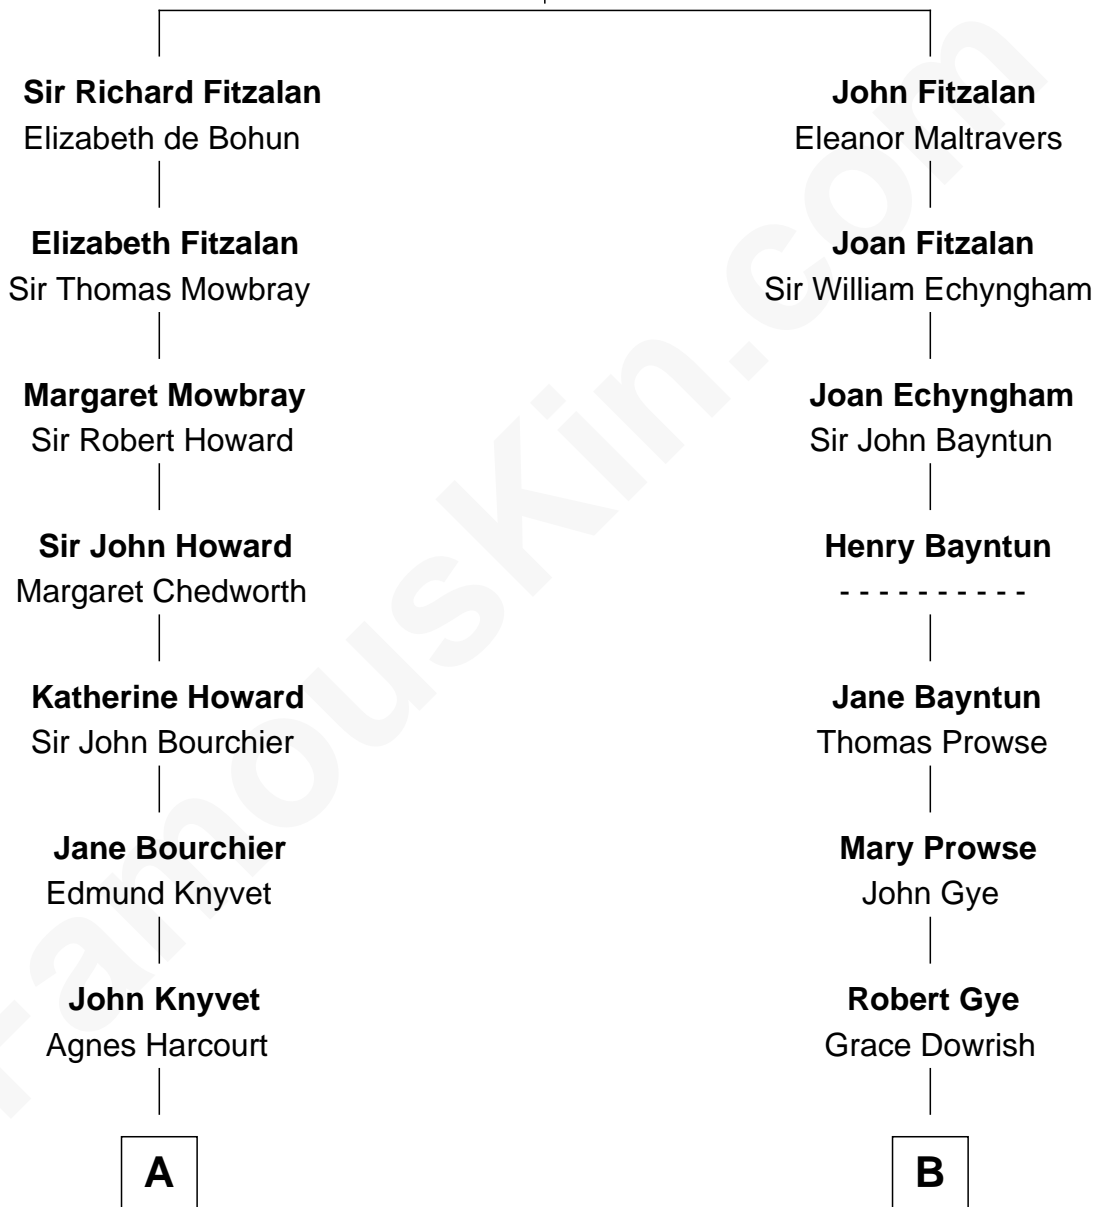

FamousKin.com

Relationship Chart of

Ted Danson

TV Actor - "Cheers", "CSI"

18th cousin 2 times removed of

Kyra Sedgwick

TV and Movie Actress

Richard Fitzalan
Eleanor Plantagenet

FamousKin.com