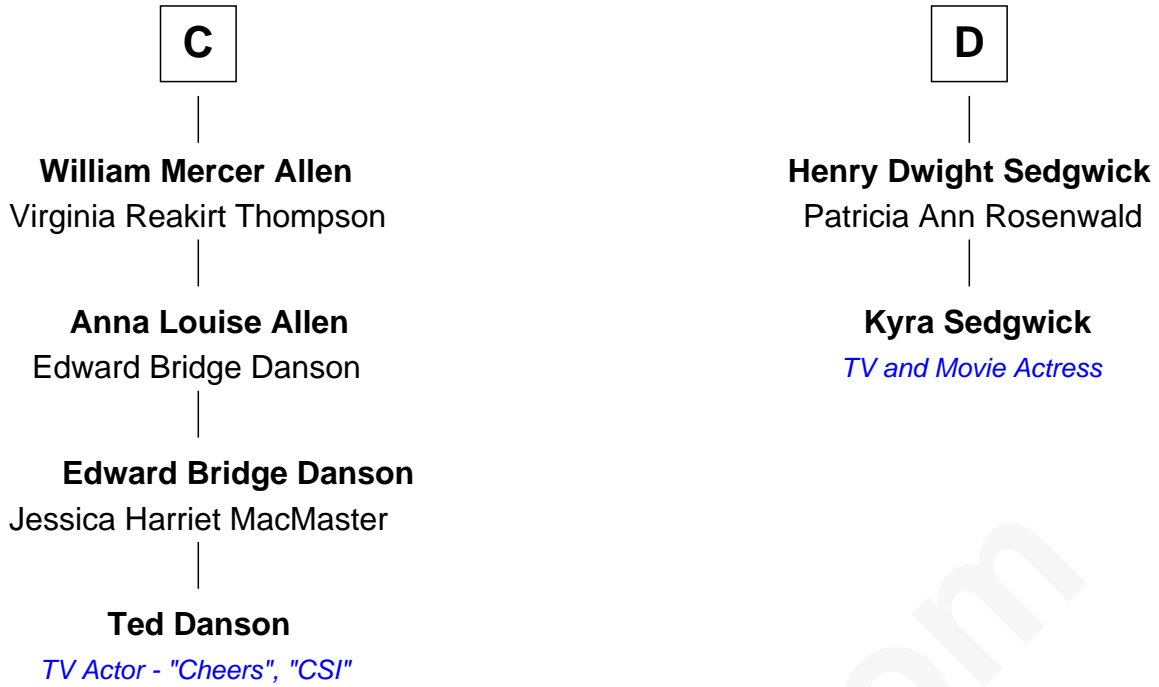

FamousKin.com

Relationship Chart of

Ted Danson

TV Actor - "Cheers", "CSI"

18th cousin 2 times removed of

Kyra Sedgwick

TV and Movie Actress

Richard Fitzalan
Eleanor Plantagenet

FamousKin.com