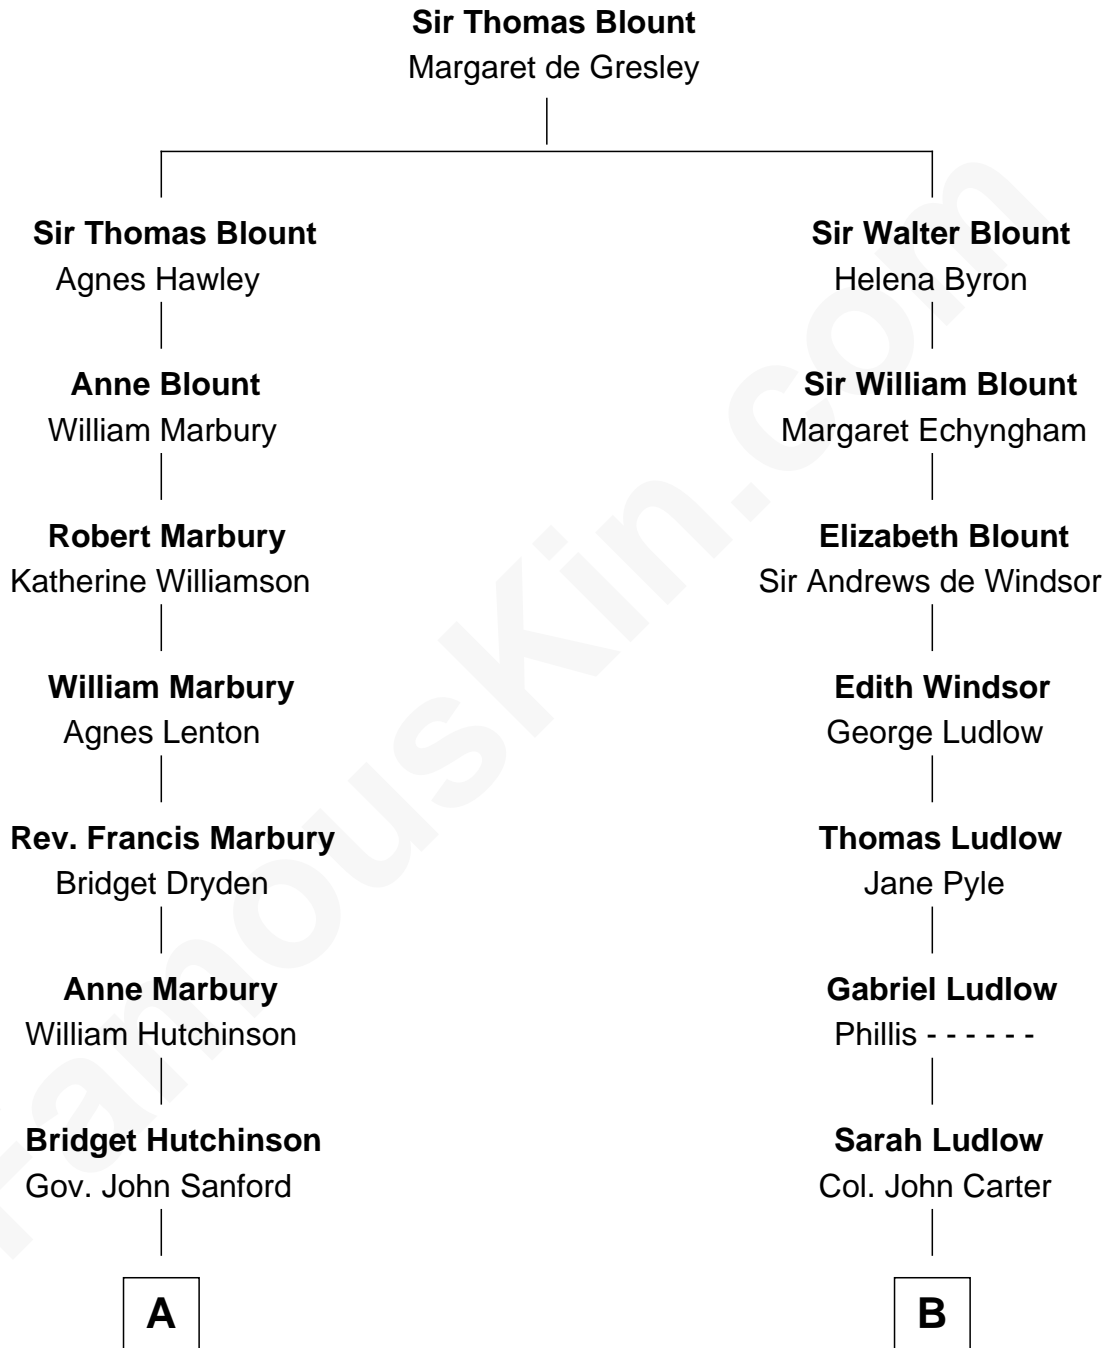

## Relationship Chart of

### Ted Danson

TV Actor - "Cheers", "CSI"

10th cousin 7 times removed of

### Thomas Nelson

Signer of the Declaration of Independence

**A**

**Gov. Peleg Sanford**

Mary Coddington

**Anne Sanford**

Dr. James Noyes

**Mary Noyes**

Jane Deverdier Woodruff

**William Mercer Allen**

Virginia Reakirt Thompson

**Anna Louise Allen**

Edward Bridge Danson

**Edward Bridge Danson**

Jessica Harriet MacMaster

**Ted Danson**