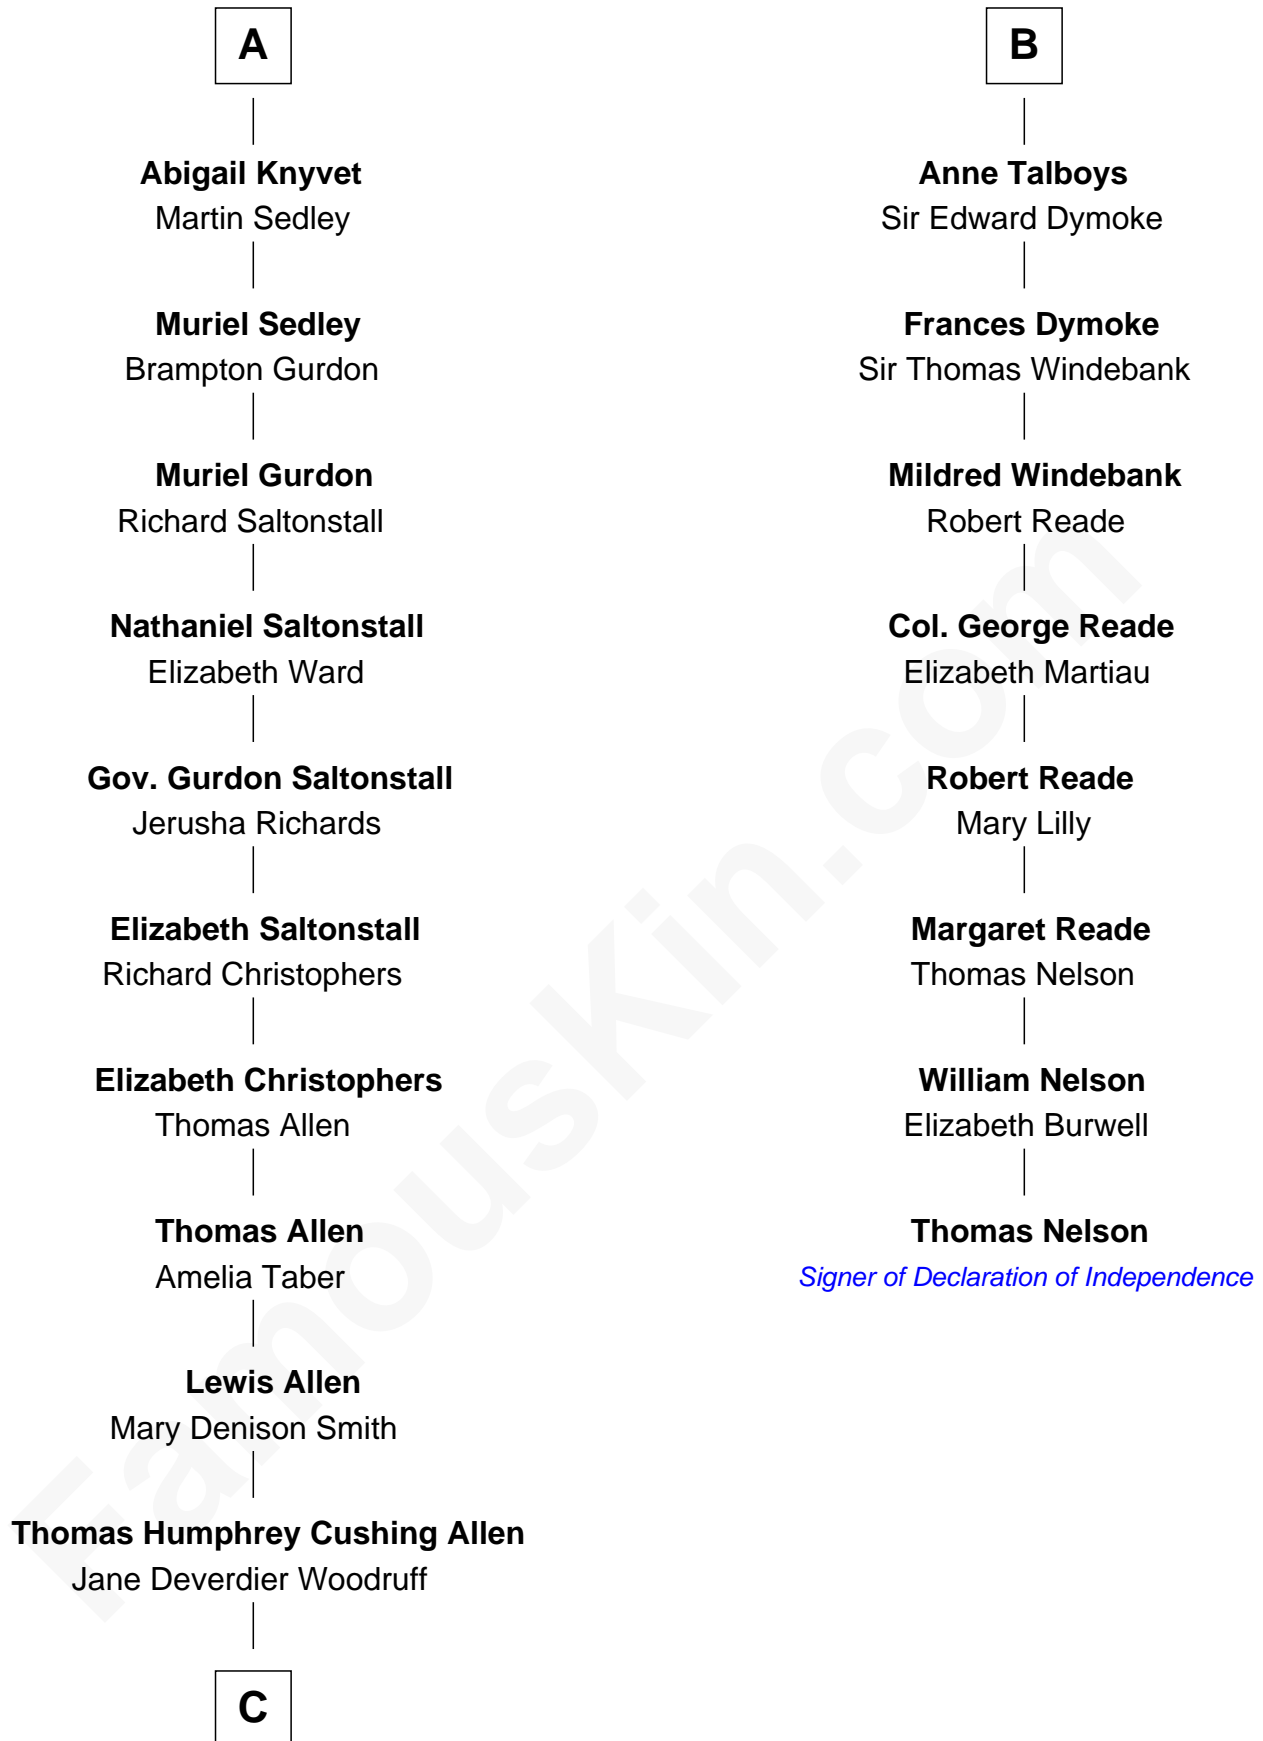

FamousKin.com

Relationship Chart of

Ted Danson

TV Actor - "Cheers", "CSI"

14th cousin 6 times removed of

Thomas Nelson

Signer of the Declaration of Independence

Sir Robert de Holland

Maude la Zouche

C

—
William Mercer Allen
Virginia Reakirt Thompson

—
Anna Louise Allen
Edward Bridge Danson

—
Edward Bridge Danson
Jessica Harriet MacMaster

—
Ted Danson
TV Actor - "Cheers", "CSI"

FamousKin.com