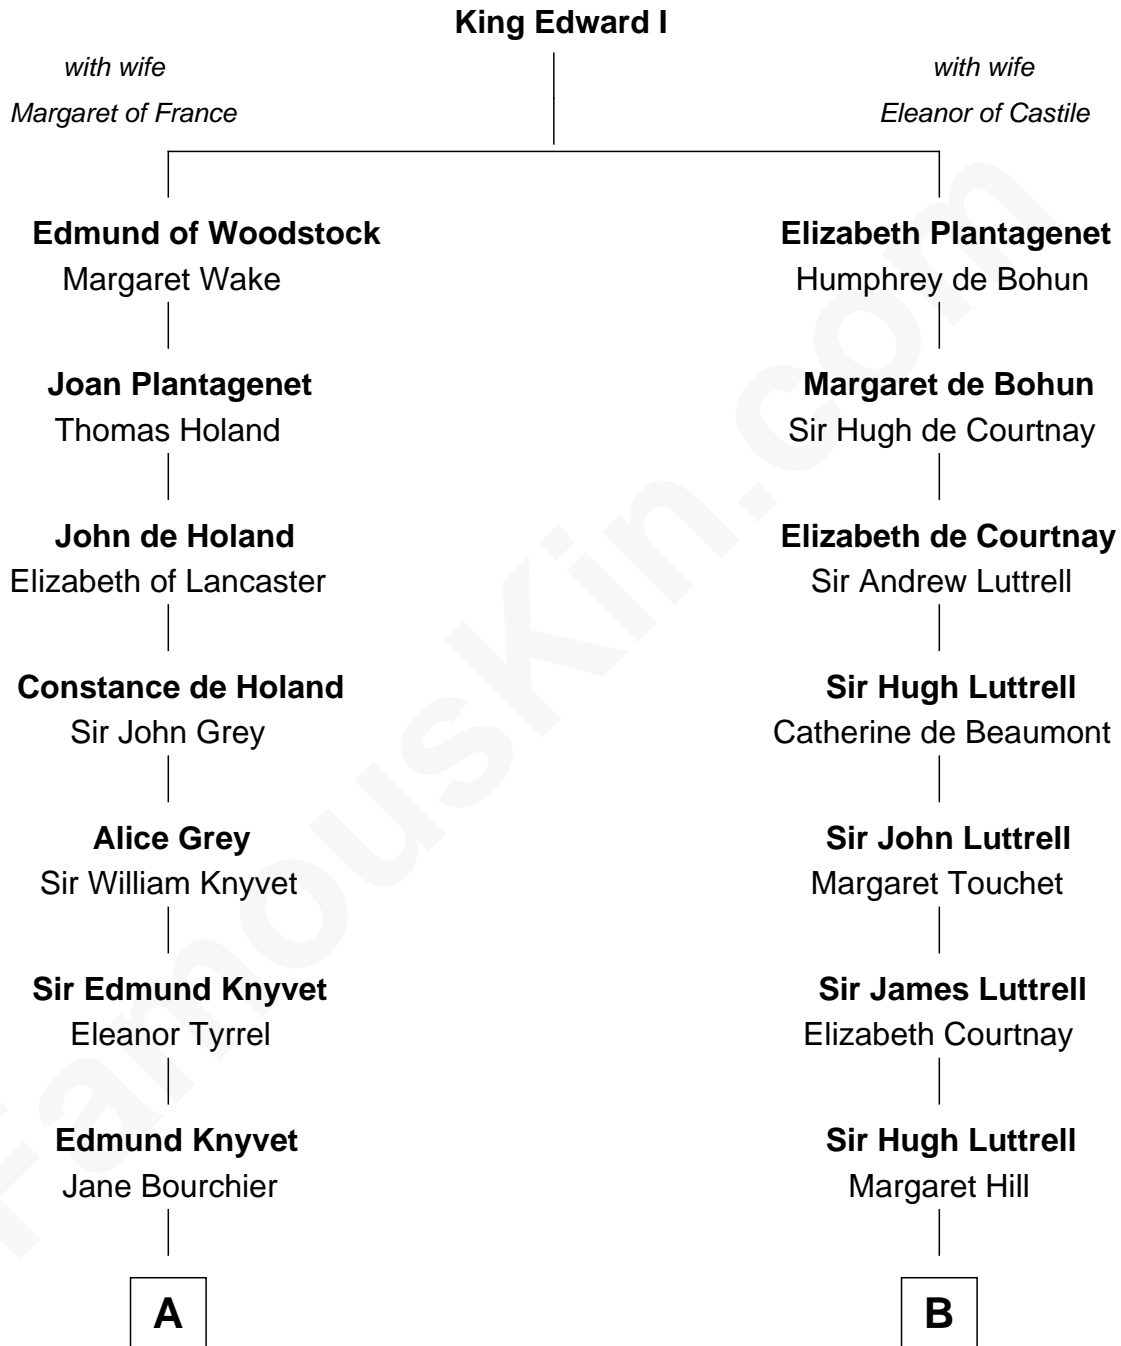

FamousKin.com

Relationship Chart of

Ted Danson

TV Actor - "Cheers", "CSI"

15th cousin 6 times removed of

General William Whipple

Signer of the Declaration of Independence

C

—
Thomas Humphrey Cushing Allen

Jane Deverdier Woodruff

—
William Mercer Allen

Virginia Reakirt Thompson

—
Anna Louise Allen

Edward Bridge Danson

—
Edward Bridge Danson

Jessica Harriet MacMaster