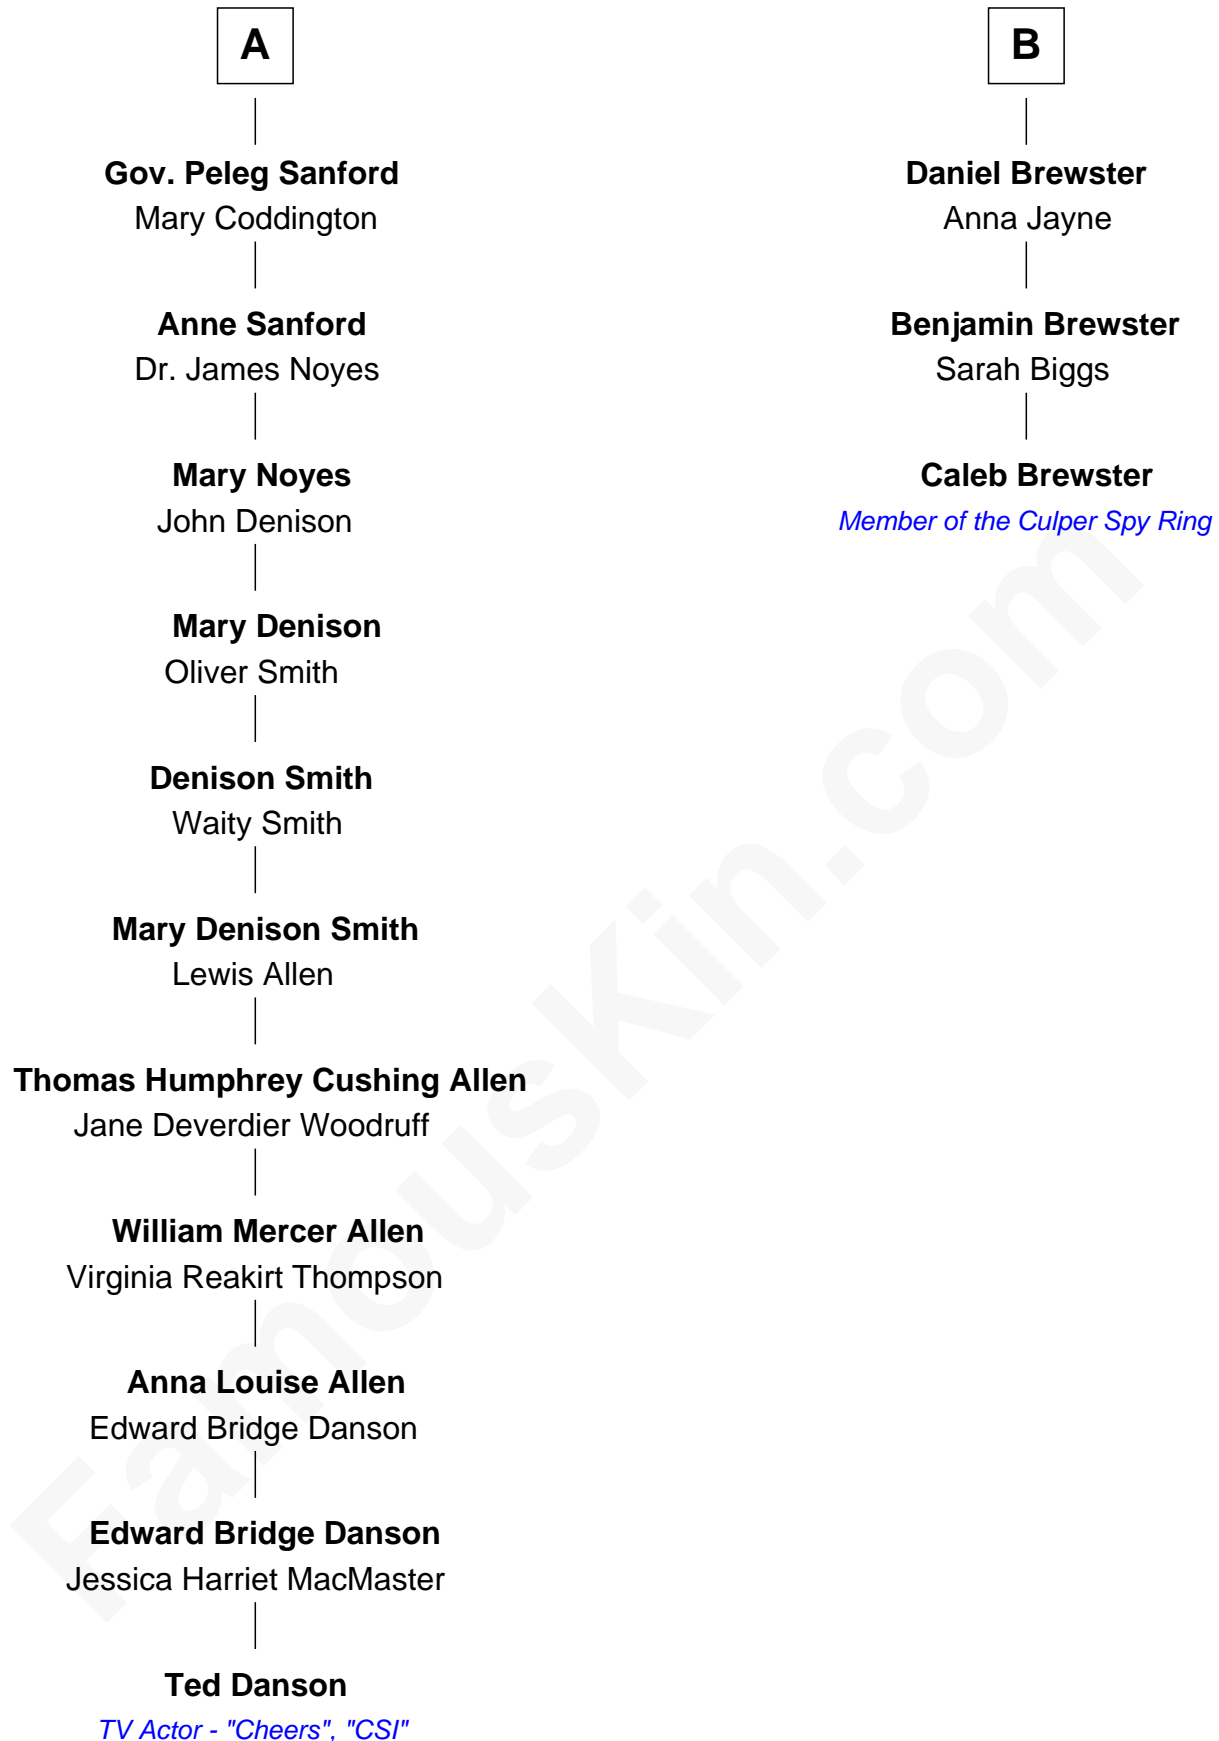

# FamousKin.com Relationship Chart of

**Ted Danson**

TV Actor - "Cheers", "CSI"

9th cousin 8 times removed of

**Caleb Brewster**

Member of the Culper Spy Ring during the American Revolution

Ted Danson photo by [Rob Dicaterino](#) (CC BY 2.0)