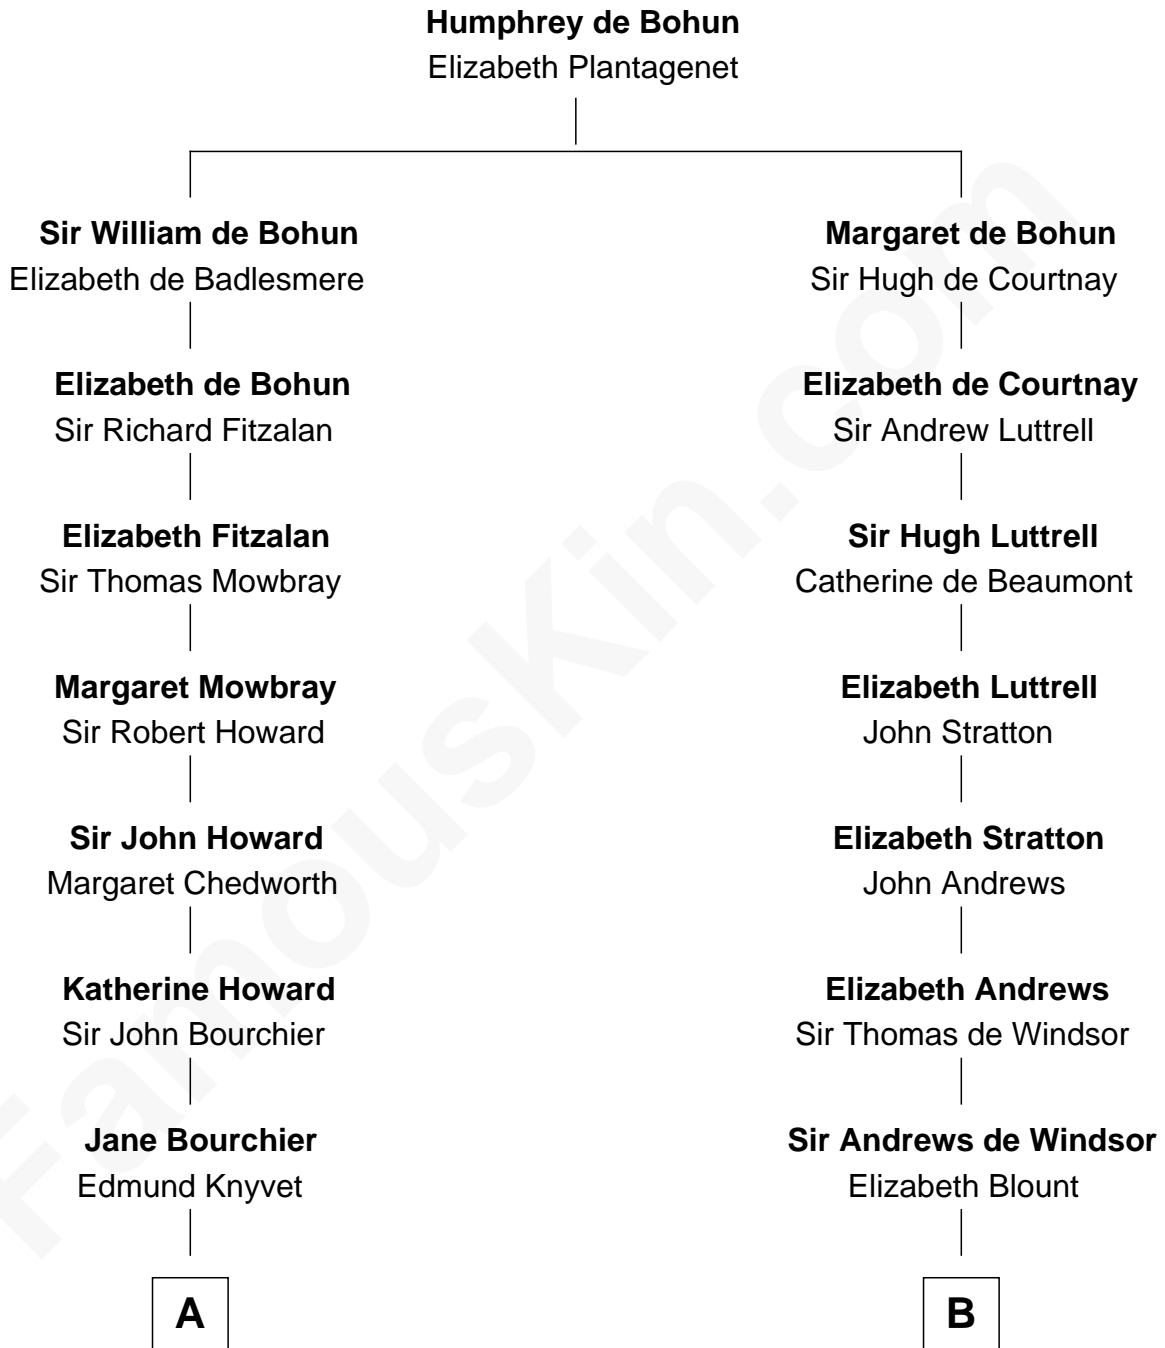

## Relationship Chart of

### Ted Danson

TV Actor - "Cheers", "CSI"

13th cousin 8 times removed of

**Caleb Brewster**

*Member of the Culper Spy Ring during the American Revolution*

**C**

Thomas Humphrey Cushing Allen

Jane Deverdier Woodruff

William Mercer Allen

Virginia Reakirt Thompson

Anna Louise Allen

Edward Bridge Danson

Edward Bridge Danson

Jessica Harriet MacMaster

**Ted Danson**

*TV Actor - "Cheers", "CSI"*