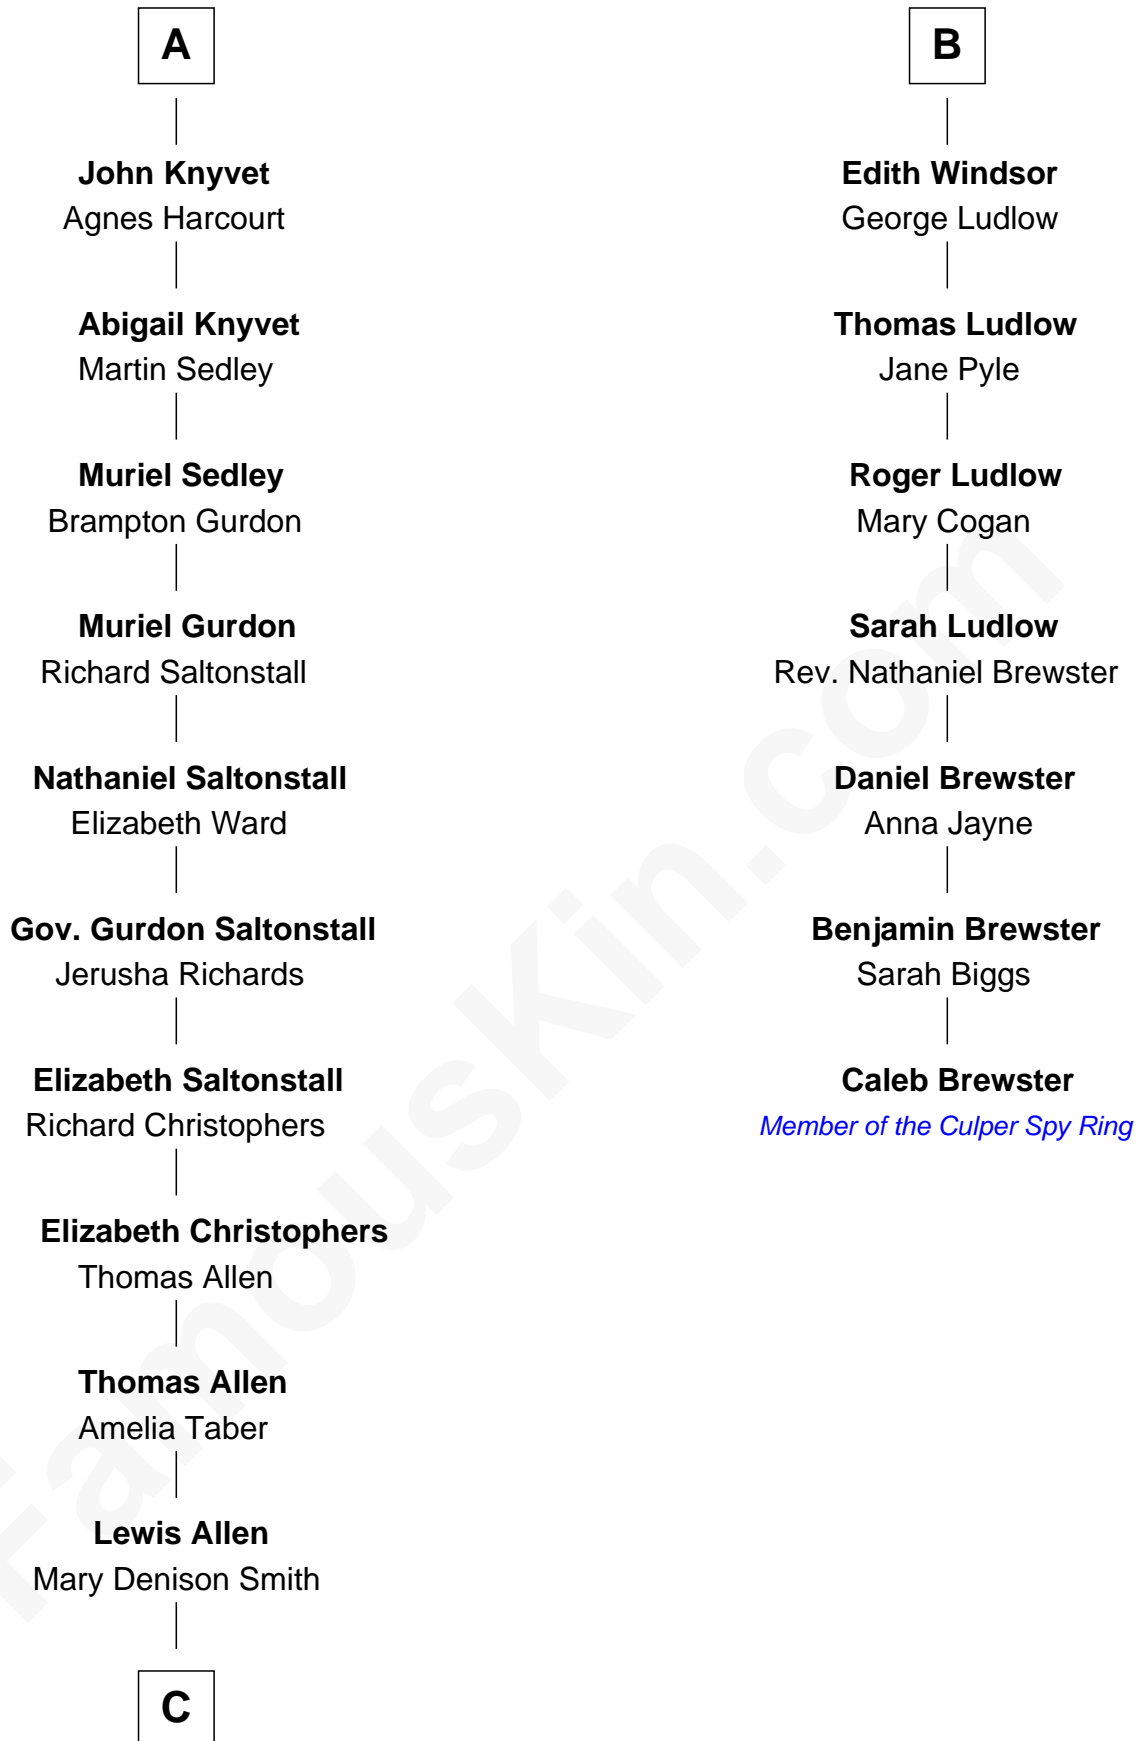

## Relationship Chart of

### Ted Danson

TV Actor - "Cheers", "CSI"

13th cousin 8 times removed of

**Caleb Brewster**

*Member of the Culper Spy Ring during the American Revolution*

**C**

Thomas Humphrey Cushing Allen

Jane Deverdier Woodruff

William Mercer Allen

Virginia Reakirt Thompson

Anna Louise Allen

Edward Bridge Danson

Edward Bridge Danson

Jessica Harriet MacMaster

**Ted Danson**

*TV Actor - "Cheers", "CSI"*