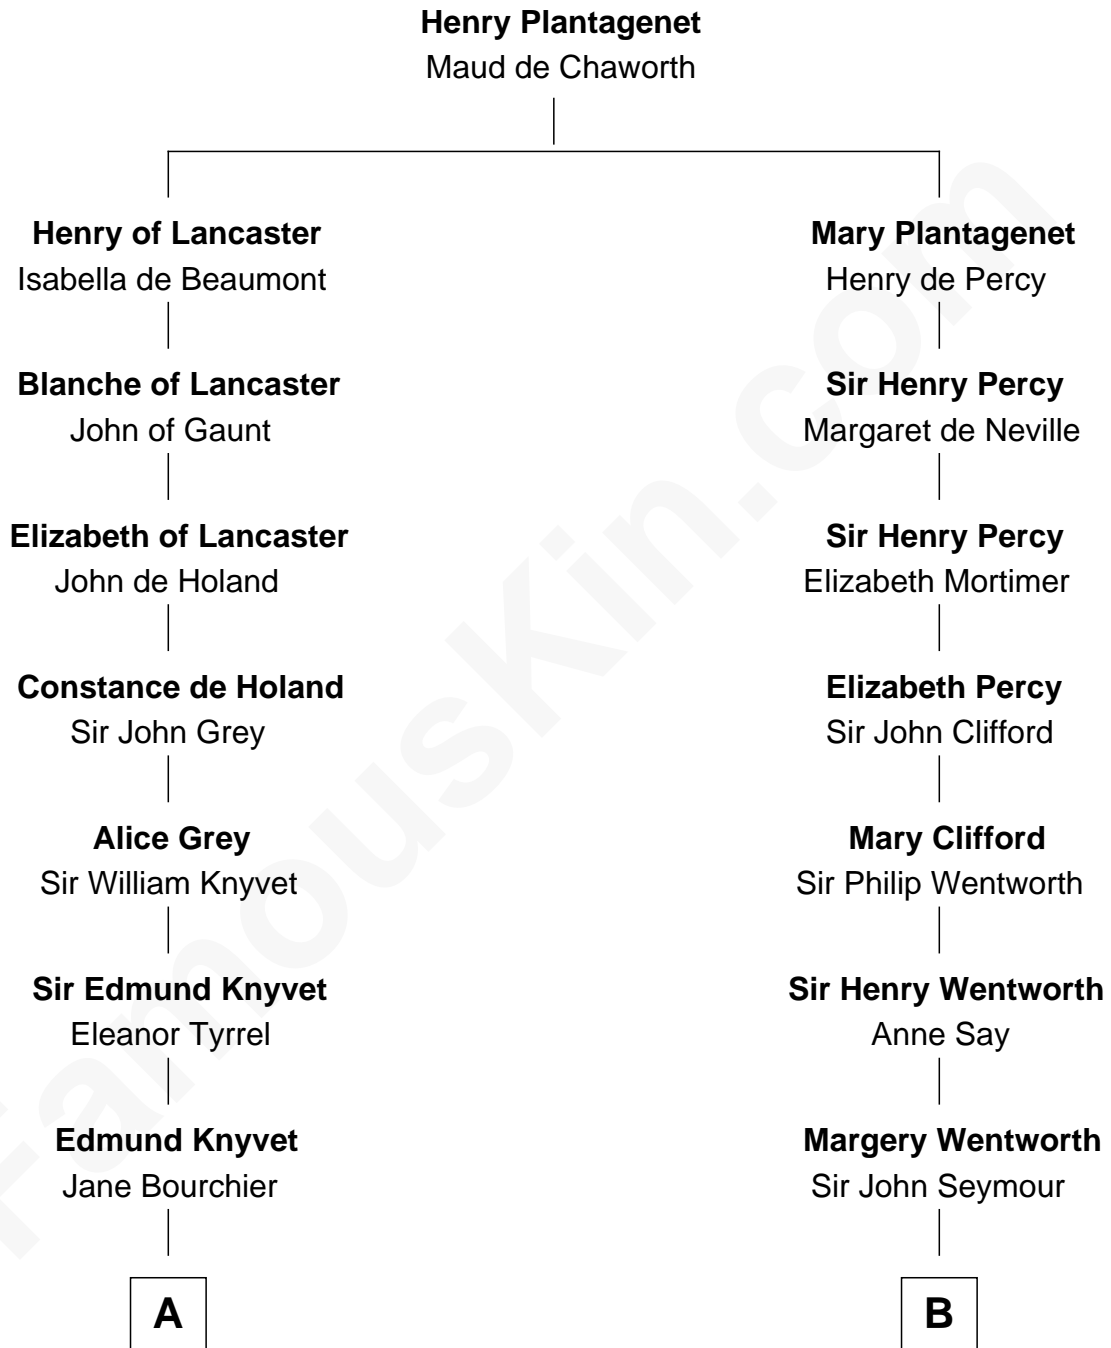

FamousKin.com

Relationship Chart of

Ted Danson

TV Actor - "Cheers", "CSI"

13th cousin 8 times removed of

Caesar Rodney

Signer of the Declaration of Independence

C

Thomas Humphrey Cushing Allen

Jane Deverdier Woodruff

William Mercer Allen

Virginia Reakirt Thompson

Anna Louise Allen

Edward Bridge Danson

Edward Bridge Danson

Jessica Harriet MacMaster