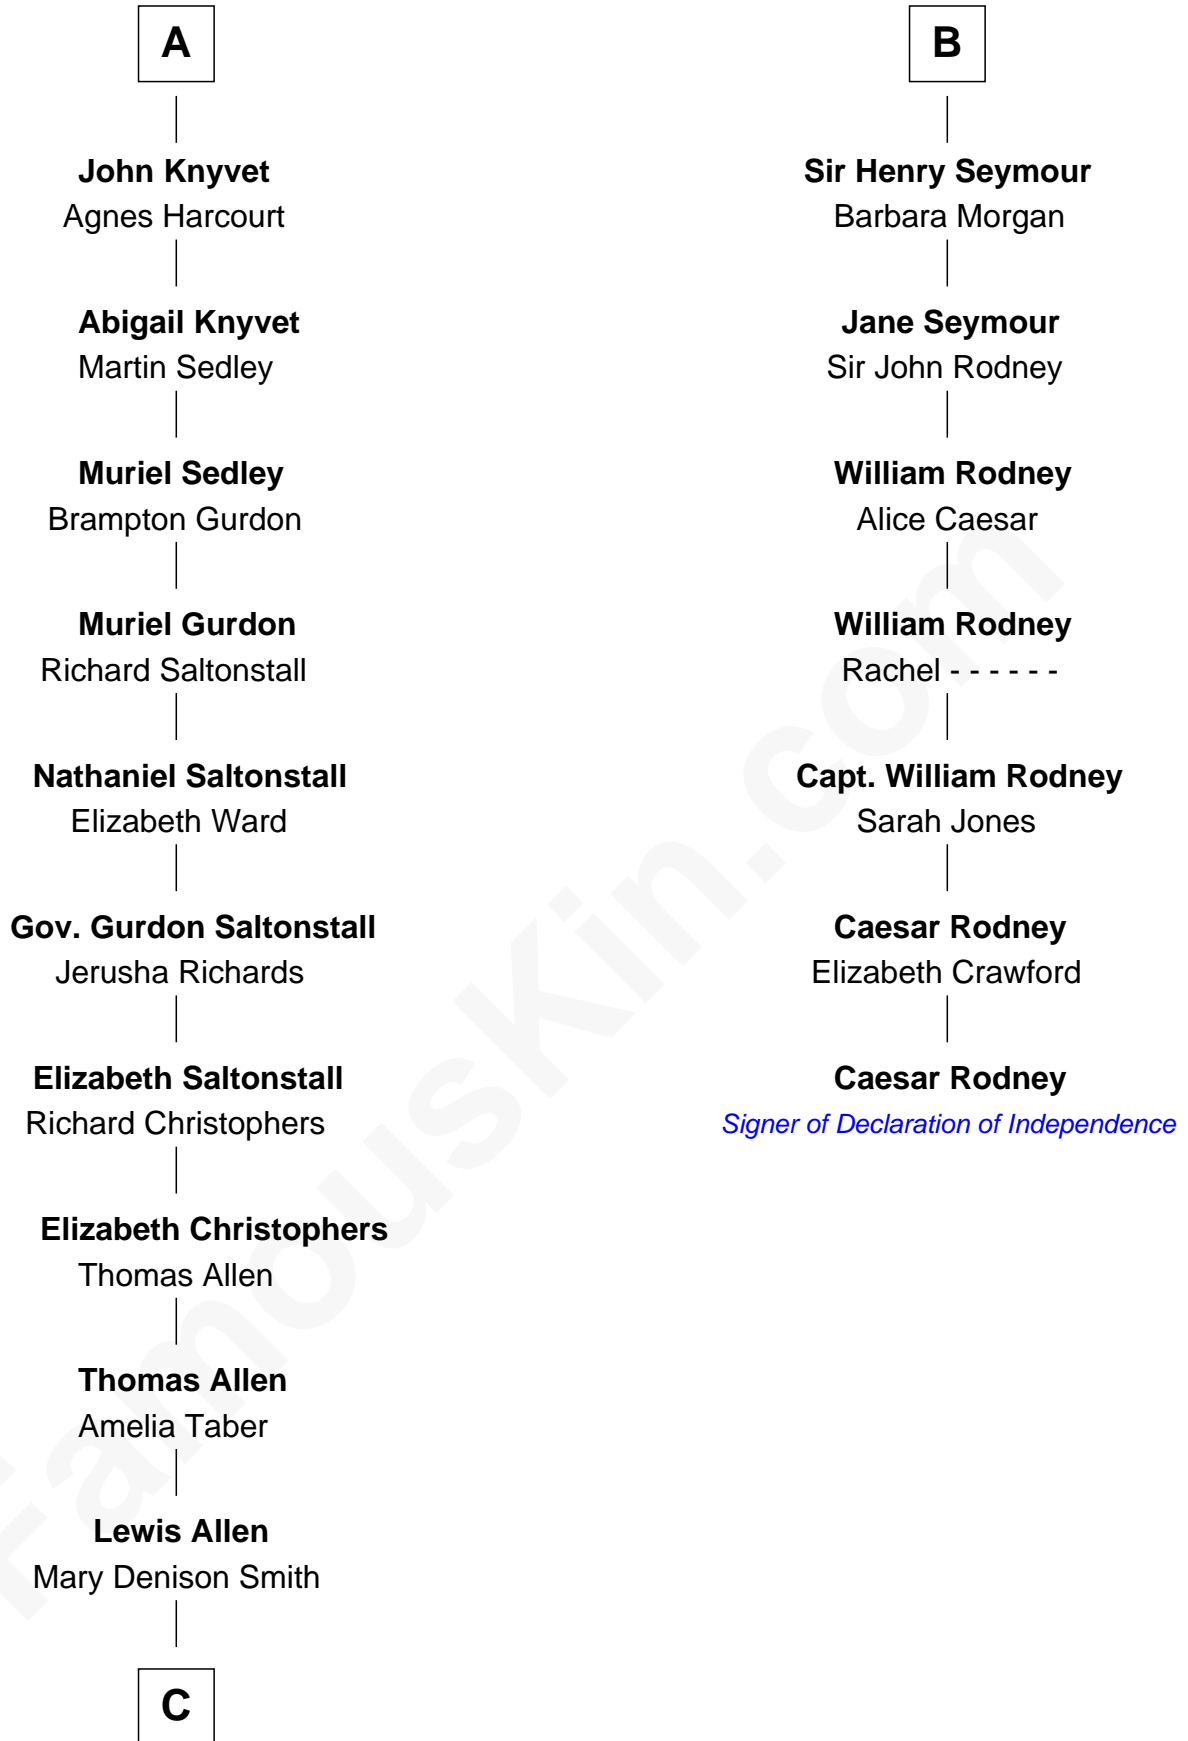

FamousKin.com

Relationship Chart of

Ted Danson

TV Actor - "Cheers", "CSI"

13th cousin 8 times removed of

Caesar Rodney

Signer of the Declaration of Independence

C

Thomas Humphrey Cushing Allen

Jane Deverdier Woodruff

William Mercer Allen

Virginia Reakirt Thompson

Anna Louise Allen

Edward Bridge Danson

Edward Bridge Danson

Jessica Harriet MacMaster