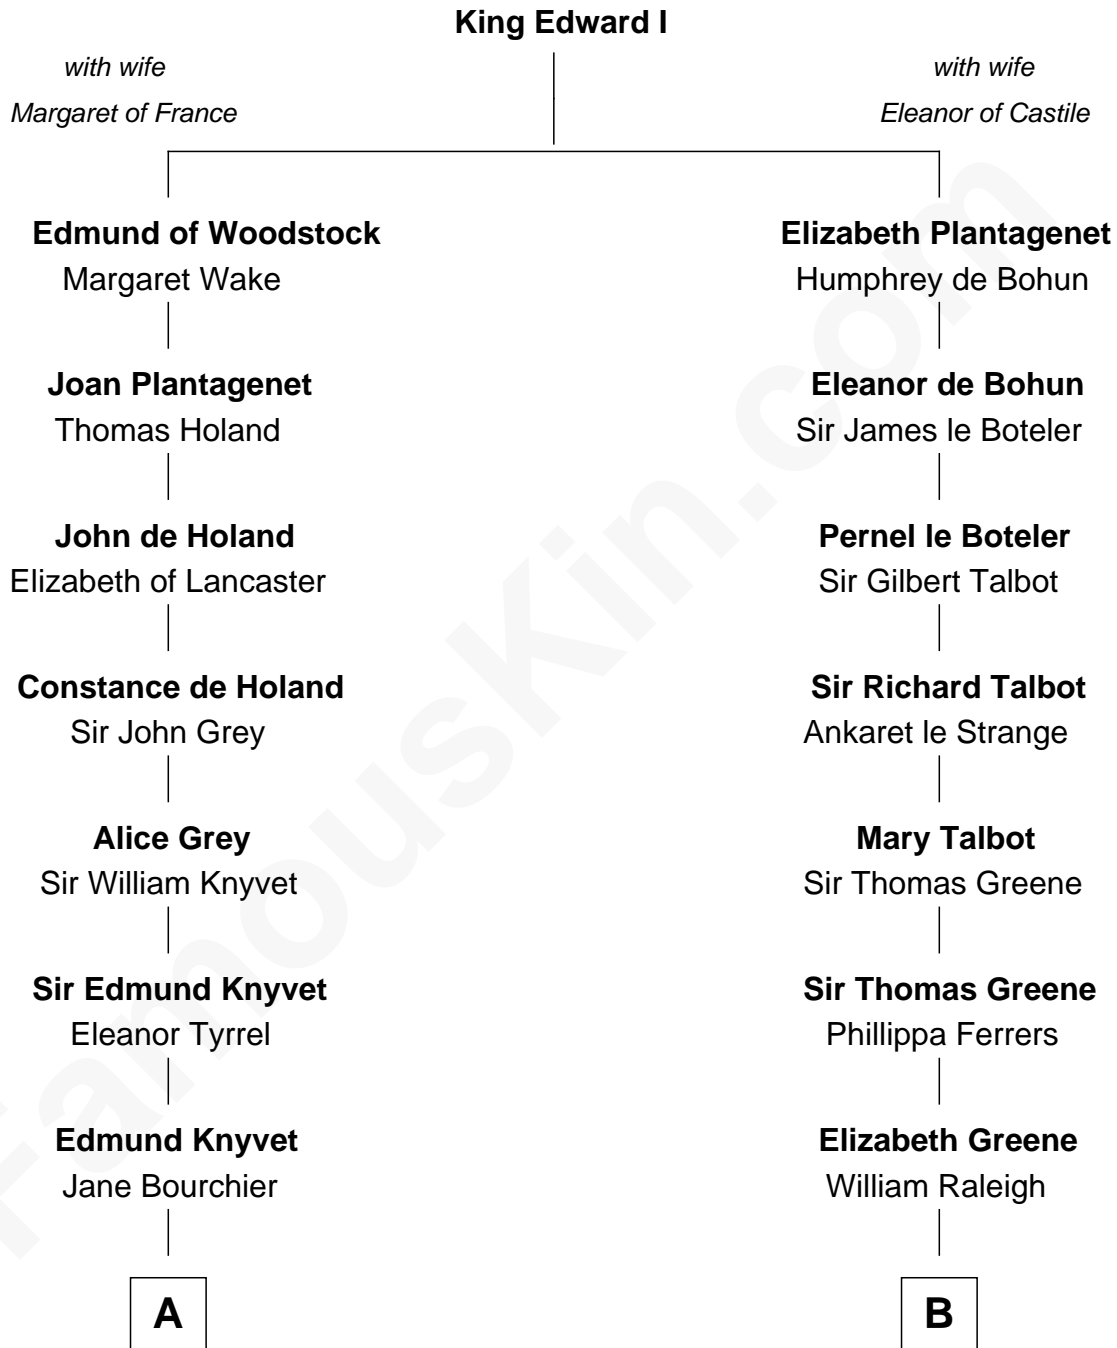

# FamousKin.com Relationship Chart of

**Ted Danson**

*TV Actor - "Cheers", "CSI"*

20th cousin 1 time removed of

**Shanghai Pierce**

*Texas Cattleman*

**C**

**Thomas Humphrey Cushing Allen**

Jane Deverdier Woodruff

**William Mercer Allen**

Virginia Reakirt Thompson

**Anna Louise Allen**

Edward Bridge Danson

**Edward Bridge Danson**

Jessica Harriet MacMaster

**Ted Danson**

**Shanghai Pierce**

*Texas Cattleman*