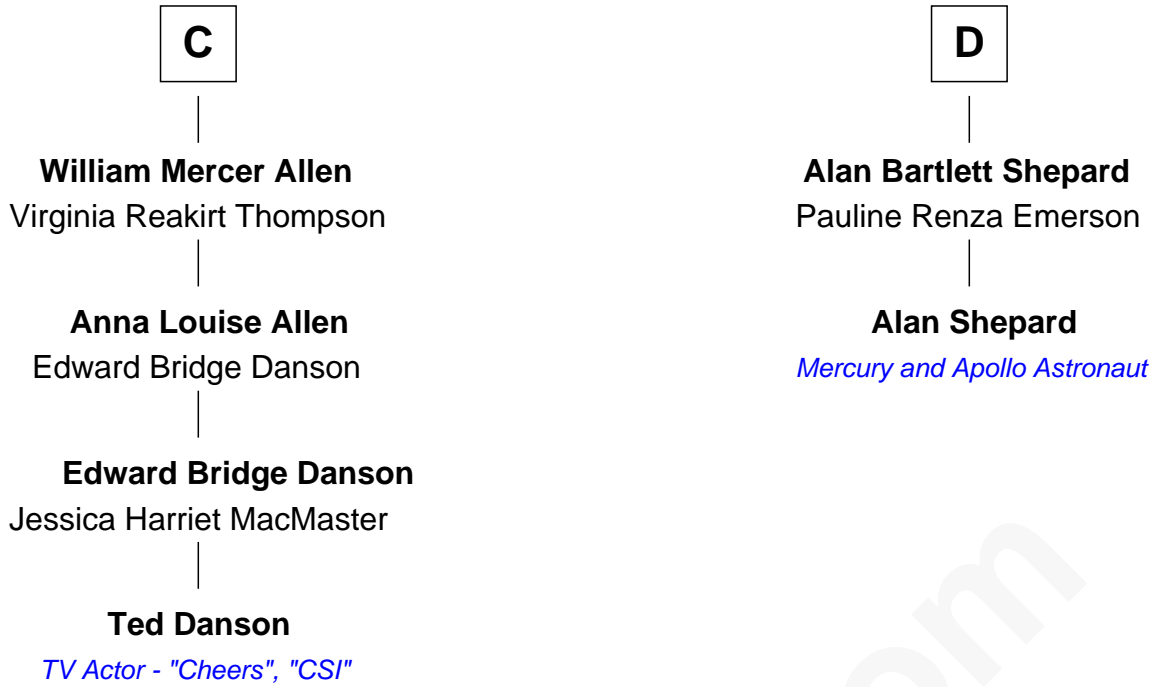

# FamousKin.com Relationship Chart of

**Ted Danson**

*TV Actor - "Cheers", "CSI"*

18th cousin 2 times removed of

**Alan Shepard**

*Mercury and Apollo Astronaut*

**William Pert**

Joan le Scrope

FamousKin.com