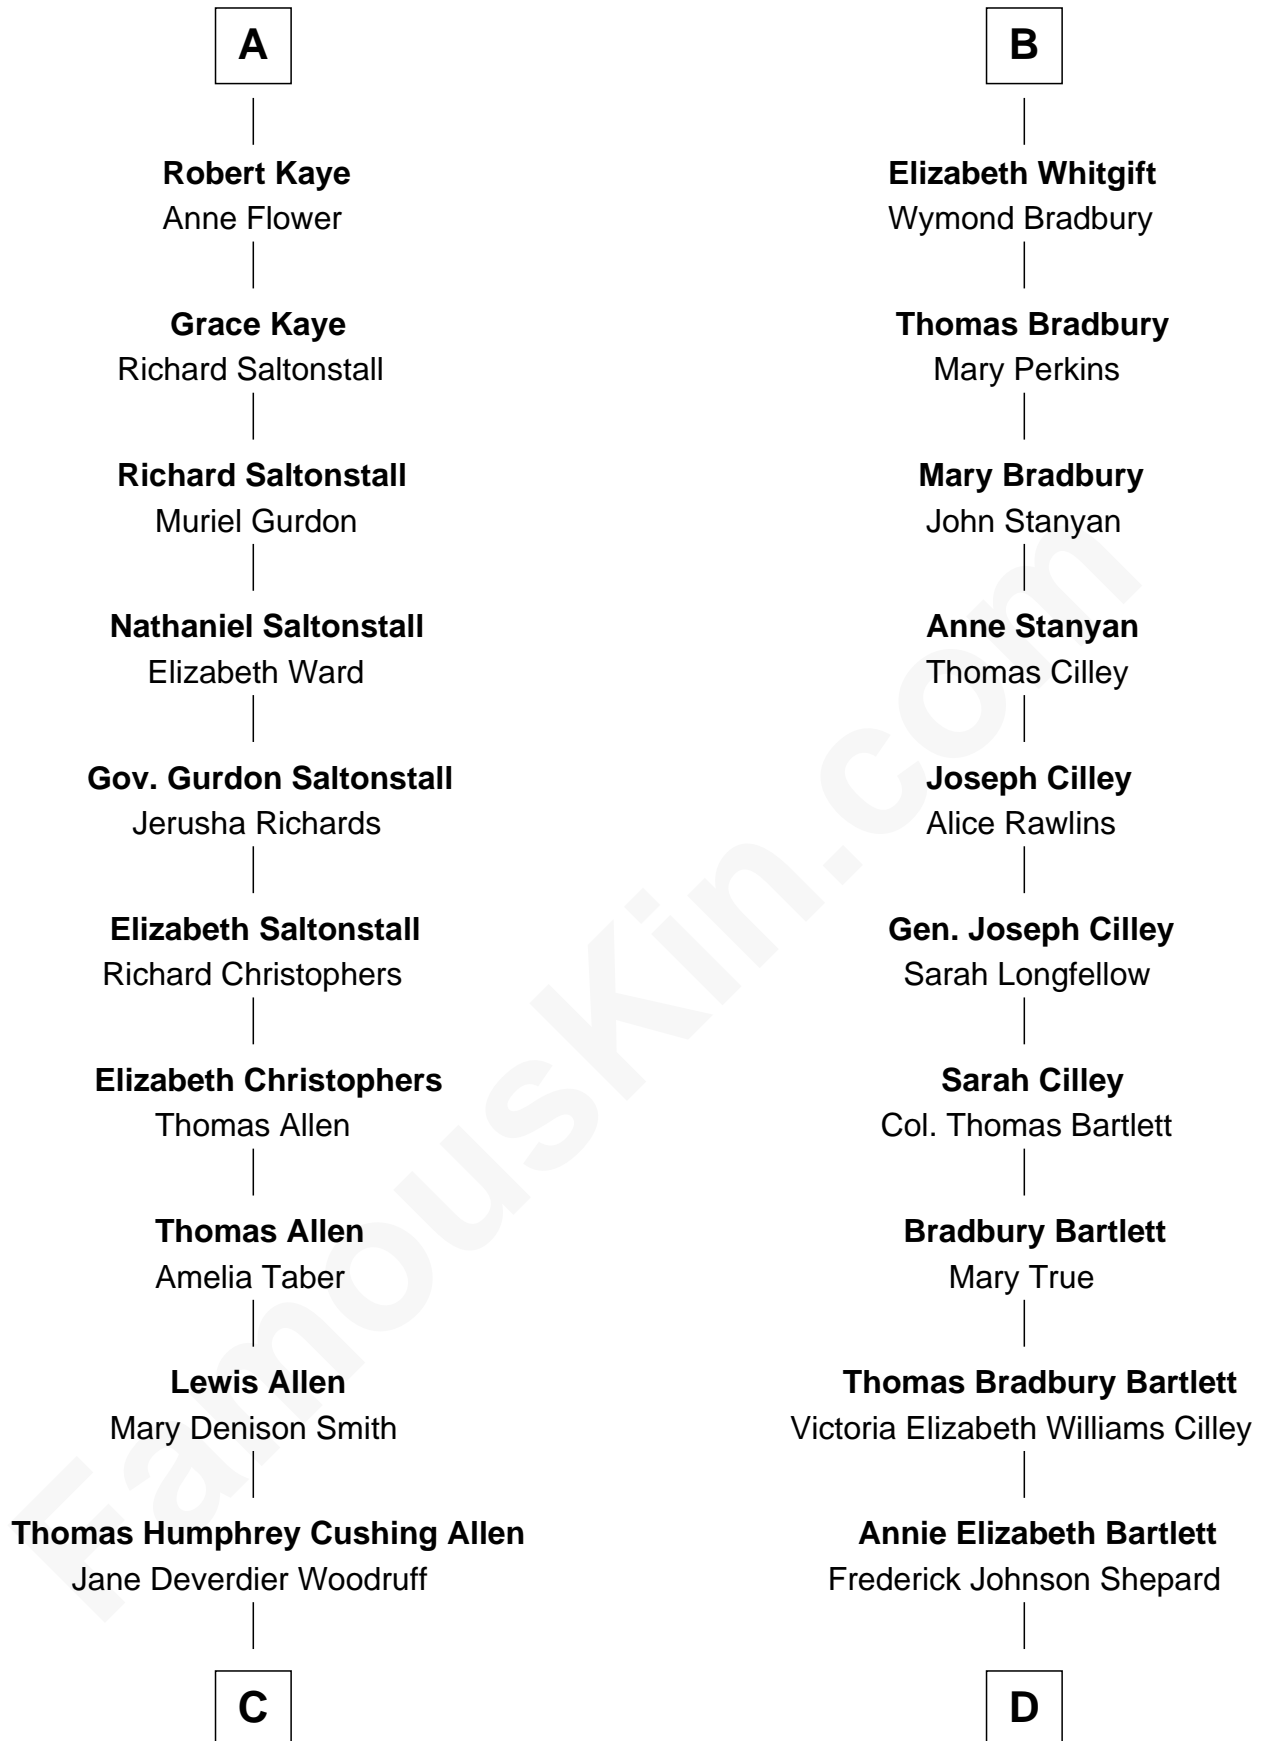

# FamousKin.com Relationship Chart of

**Ted Danson**

*TV Actor - "Cheers", "CSI"*

18th cousin 2 times removed of

**Alan Shepard**

*Mercury and Apollo Astronaut*

**William Pert**

Joan le Scrope