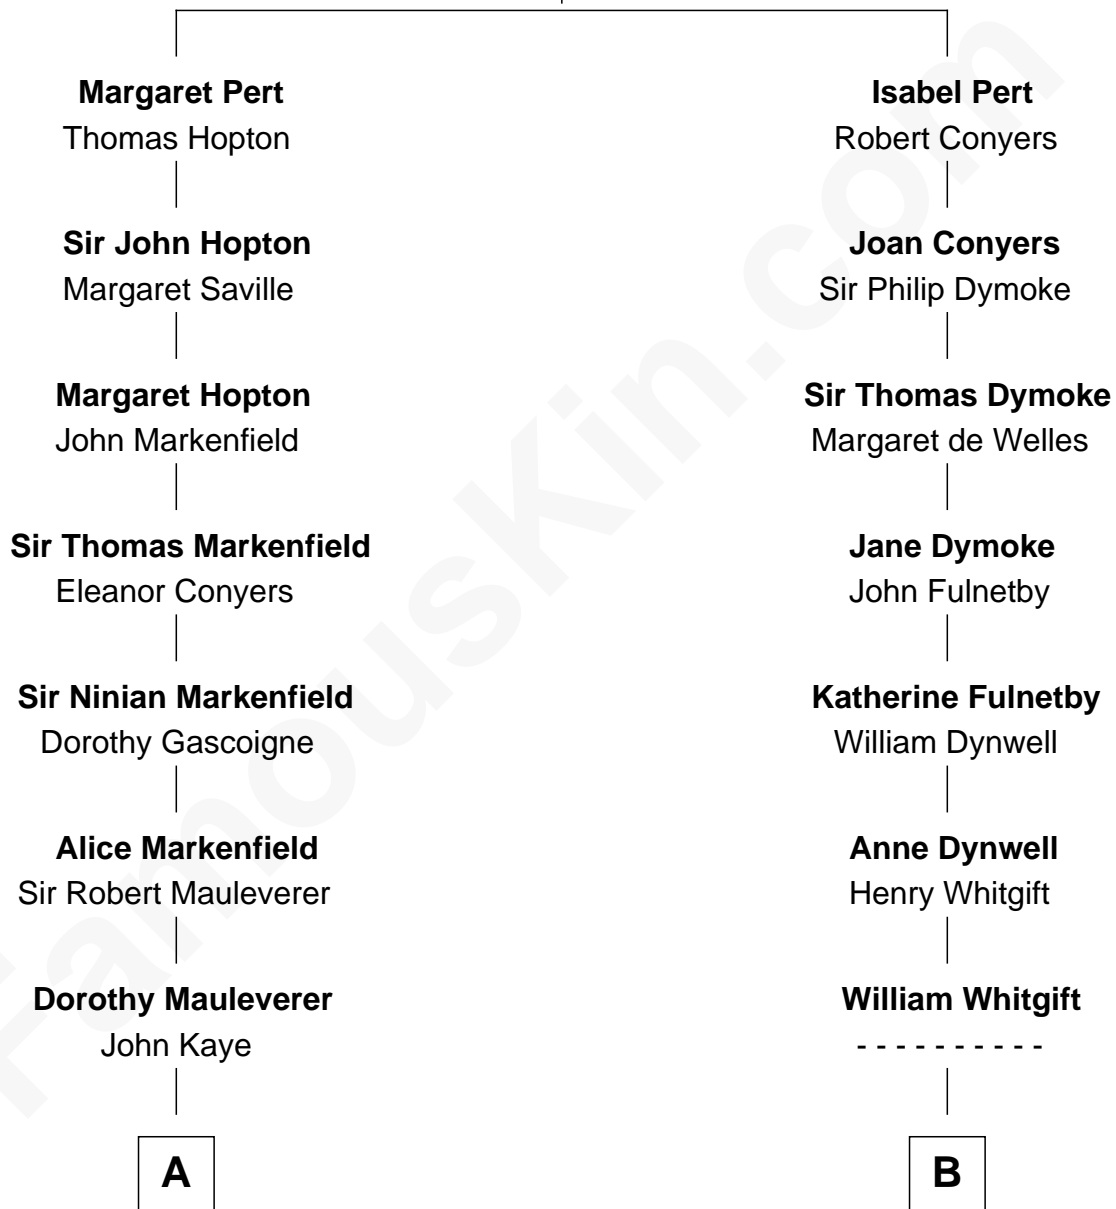

# FamousKin.com Relationship Chart of

**Ted Danson**

*TV Actor - "Cheers", "CSI"*

18th cousin 2 times removed of

**Alan Shepard**

*Mercury and Apollo Astronaut*

**William Pert**

Joan le Scrope

FamousKin.com