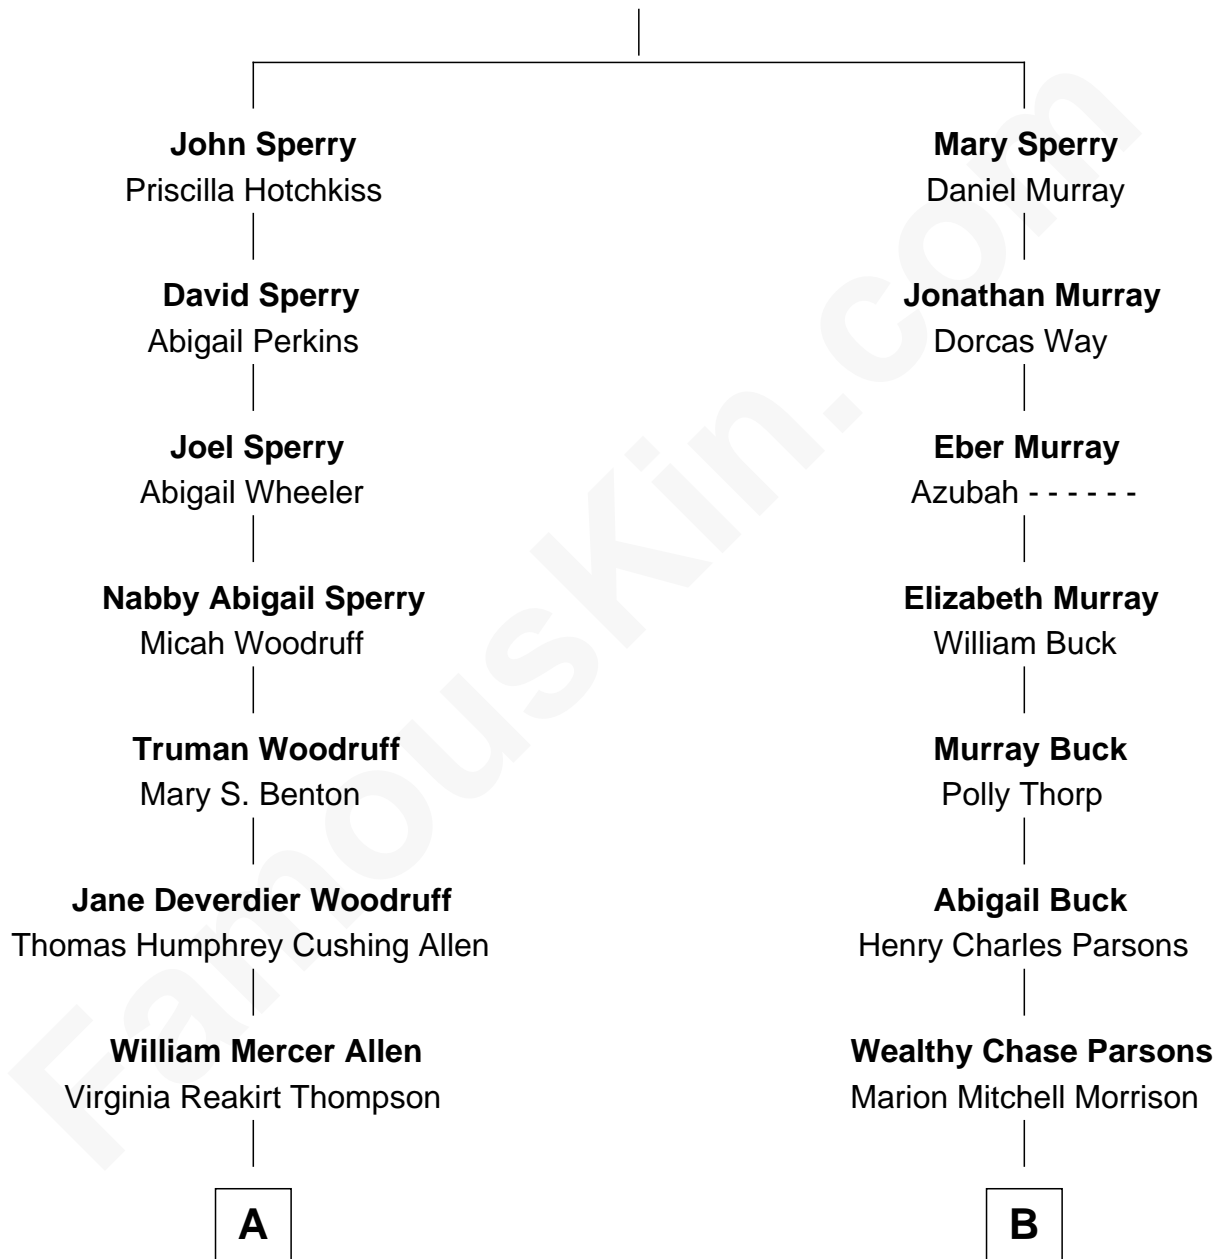

FamousKin.com Relationship Chart of

Ted Danson

TV Actor - "Cheers", "CSI"

8th cousin 1 time removed of

John Wayne

Movie Actor

Richard Sperry
Martha Mansfield

FamousKin.com