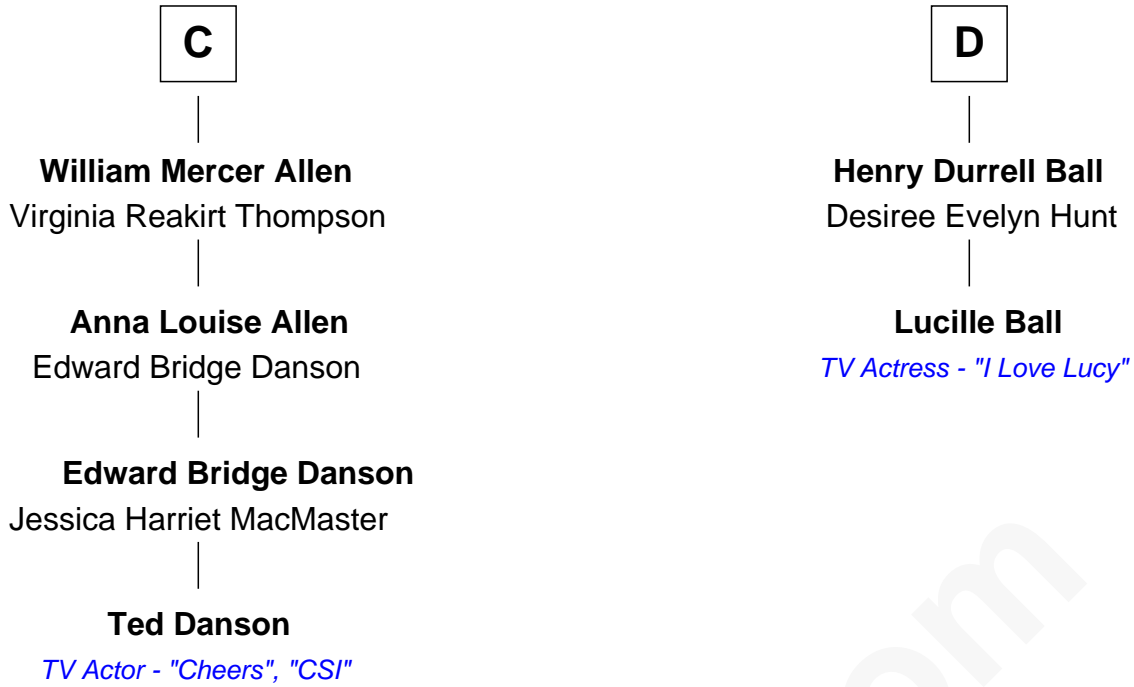

FamousKin.com Relationship Chart of

Ted Danson

TV Actor - "Cheers", "CSI"

18th cousin 2 times removed of

Lucille Ball

TV Actress - "I Love Lucy"

William Pert
Joan le Scrope

FamousKin.com