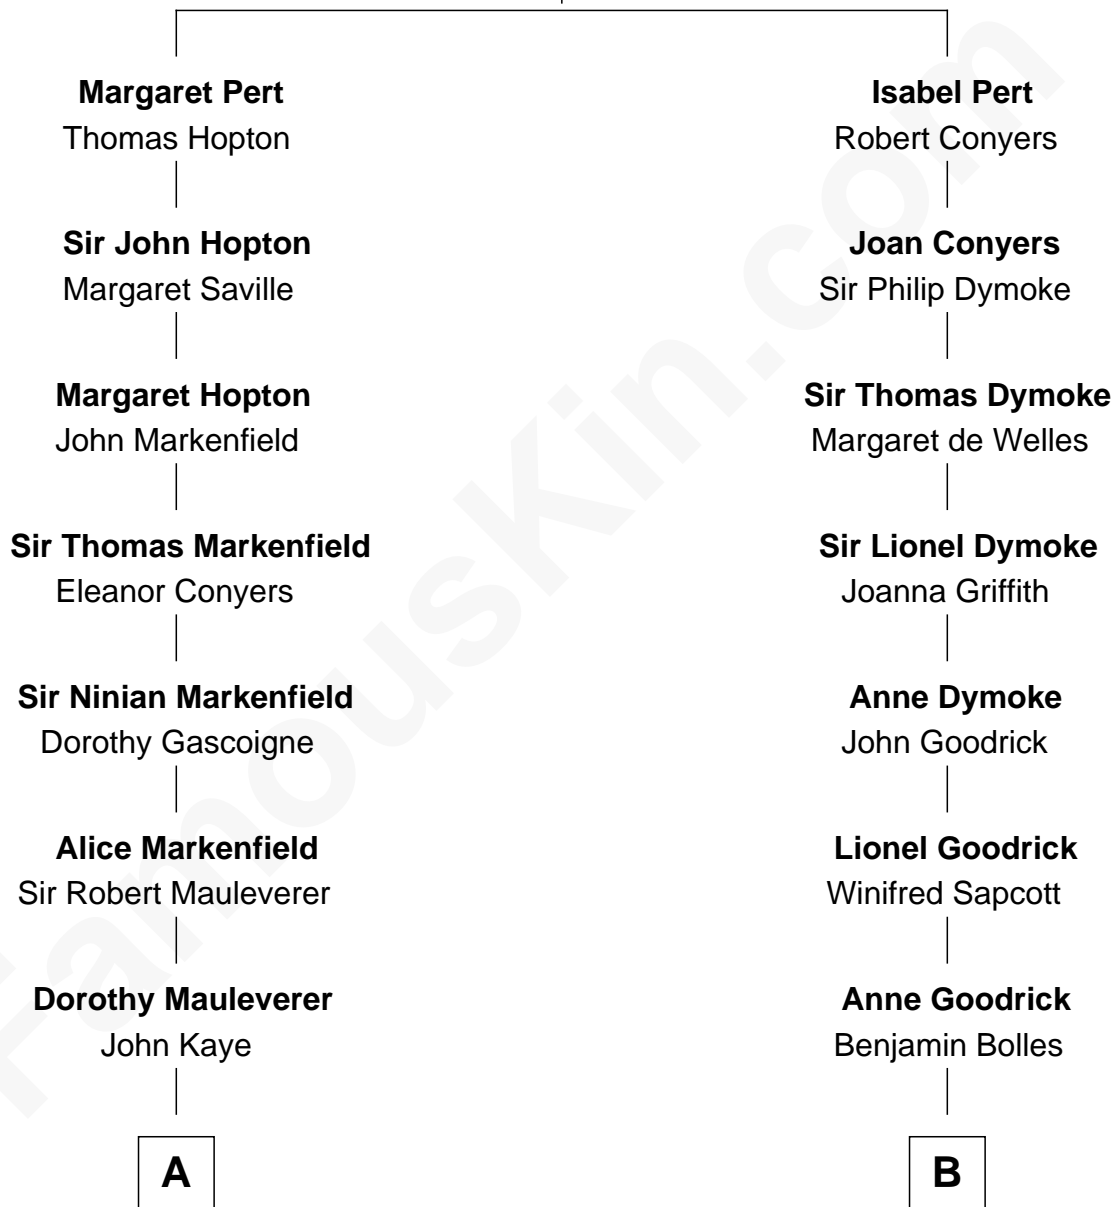

FamousKin.com Relationship Chart of

Ted Danson

TV Actor - "Cheers", "CSI"

18th cousin 2 times removed of

Lucille Ball

TV Actress - "I Love Lucy"

William Pert
Joan le Scrope

FamousKin.com