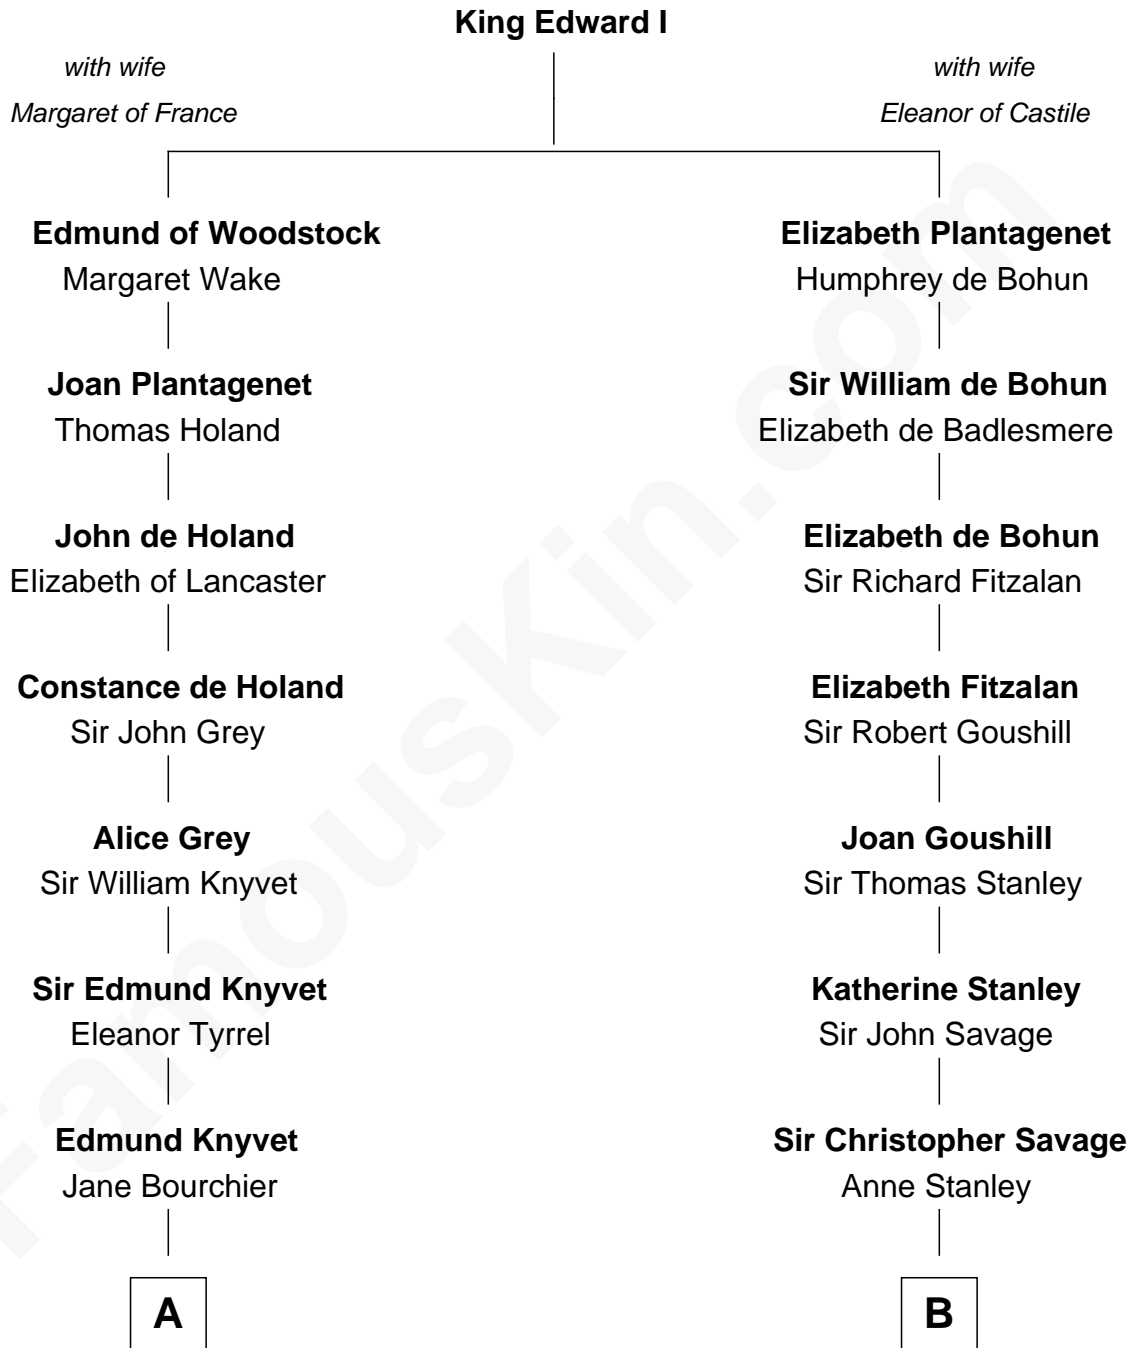

FamousKin.com Relationship Chart of

Ted Danson

TV Actor - "Cheers", "CSI"

20th cousin 1 time removed of

Thomas Pynchon

American Novelist

C

Thomas Humphrey Cushing Allen

Jane Deverdier Woodruff

William Mercer Allen

Virginia Reakirt Thompson

Anna Louise Allen

Edward Bridge Danson

Edward Bridge Danson

Jessica Harriet MacMaster

Ted Danson