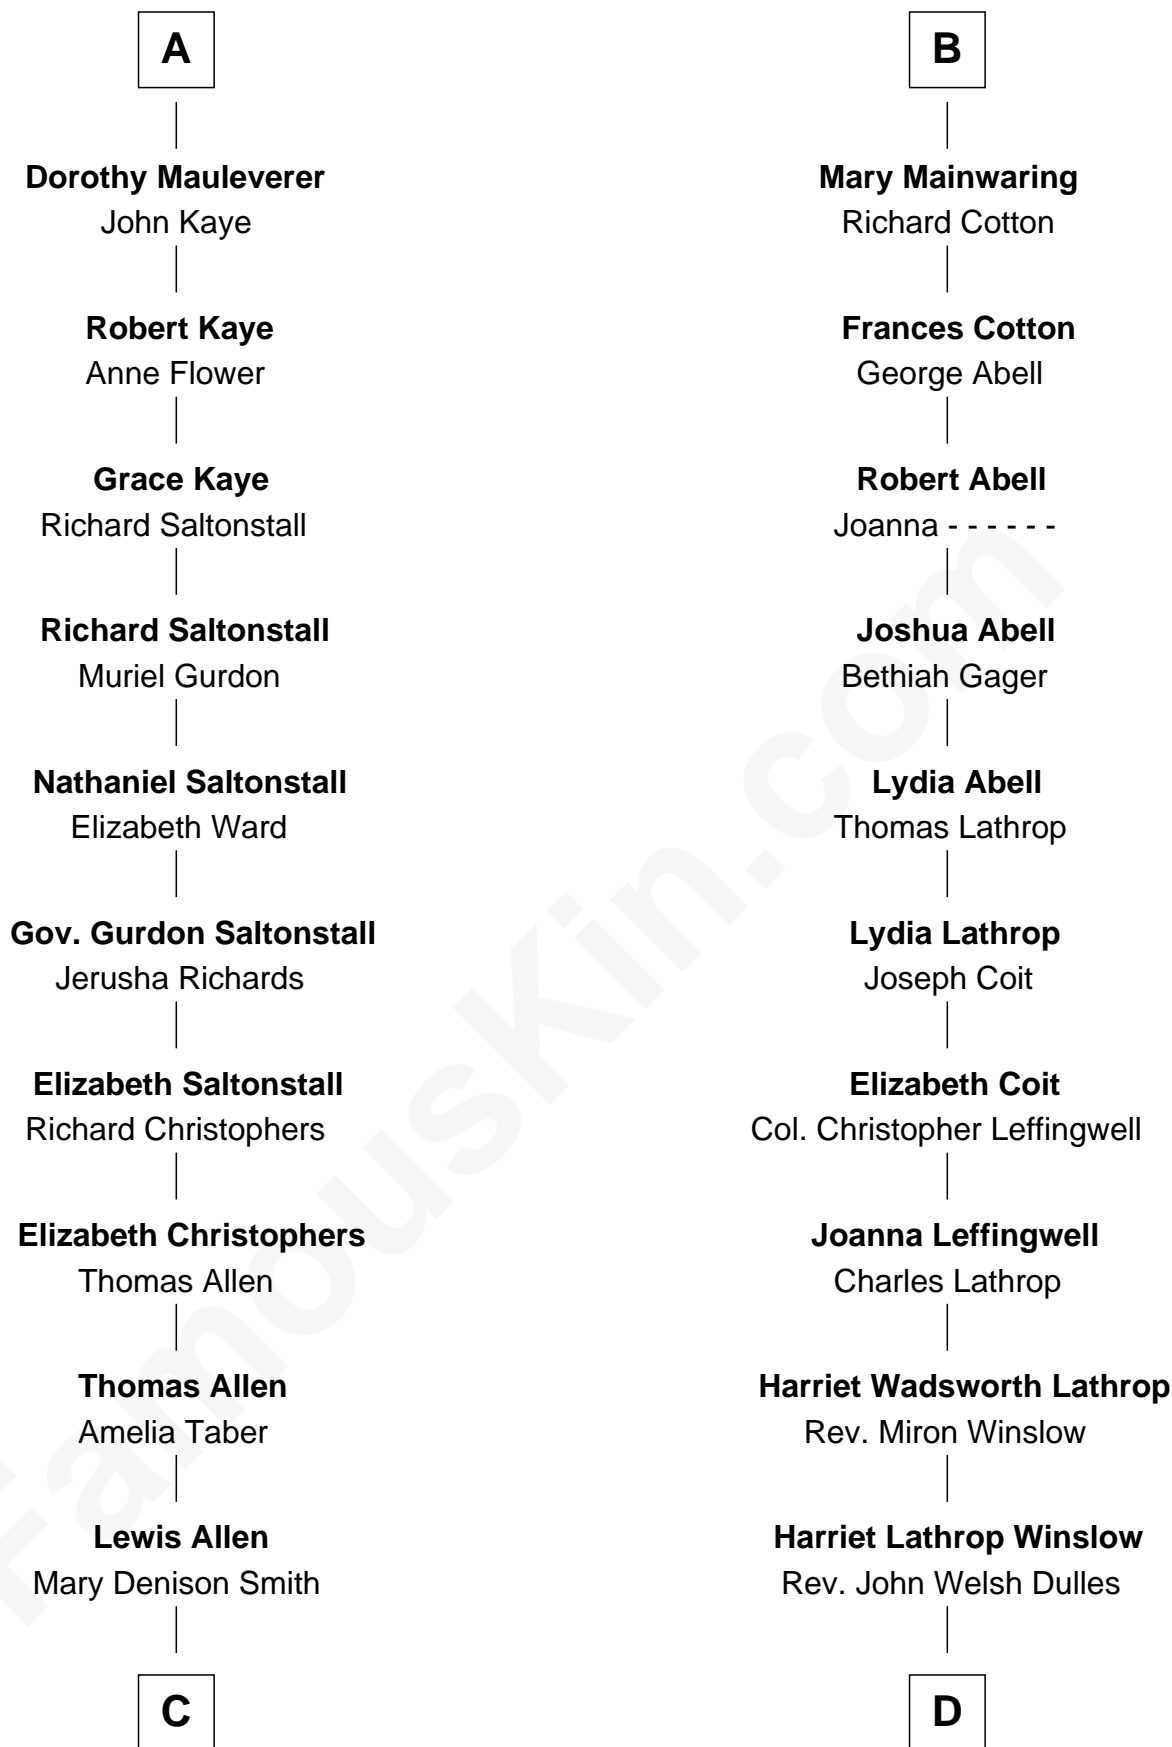

## Relationship Chart of

### Ted Danson

*TV Actor - "Cheers", "CSI"*

18th cousin 3 times removed of

### Allen Dulles

*5th Director of the C.I.A.*

**Sir Thomas de Beauchamp**

Katherine de Mortimer

**C**

**Thomas Humphrey Cushing Allen**

Jane Deverdier Woodruff

**William Mercer Allen**

Virginia Reakirt Thompson

**Anna Louise Allen**

Edward Bridge Danson

**Edward Bridge Danson**

Jessica Harriet MacMaster

**Ted Danson**

*TV Actor - "Cheers", "CSI"*

**D**