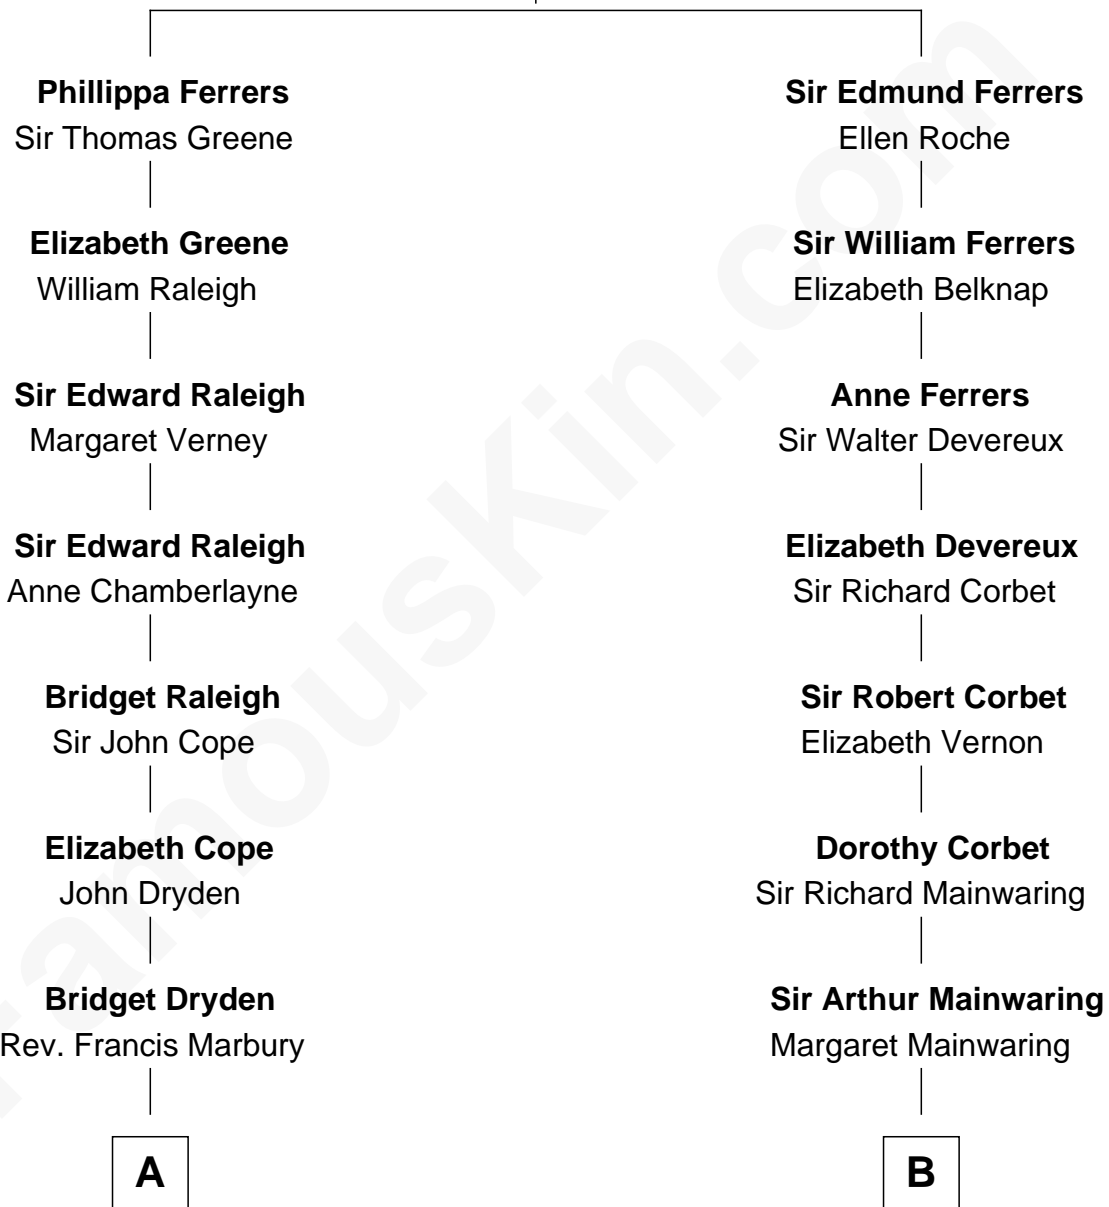

FamousKin.com Relationship Chart of

Ted Danson

TV Actor - "Cheers", "CSI"

18th cousin 1 time removed of

Allen Dulles

5th Director of the C.I.A.

Robert de Ferrers
Margaret Despencer

C

Anna Louise Allen
Edward Bridge Danson

Edward Bridge Danson
Jessica Harriet MacMaster

Ted Danson
TV Actor - "Cheers", "CSI"

D

Allen Macy Dulles
Edith Foster

Allen Dulles
5th Director of the C.I.A.

FamousKin.com