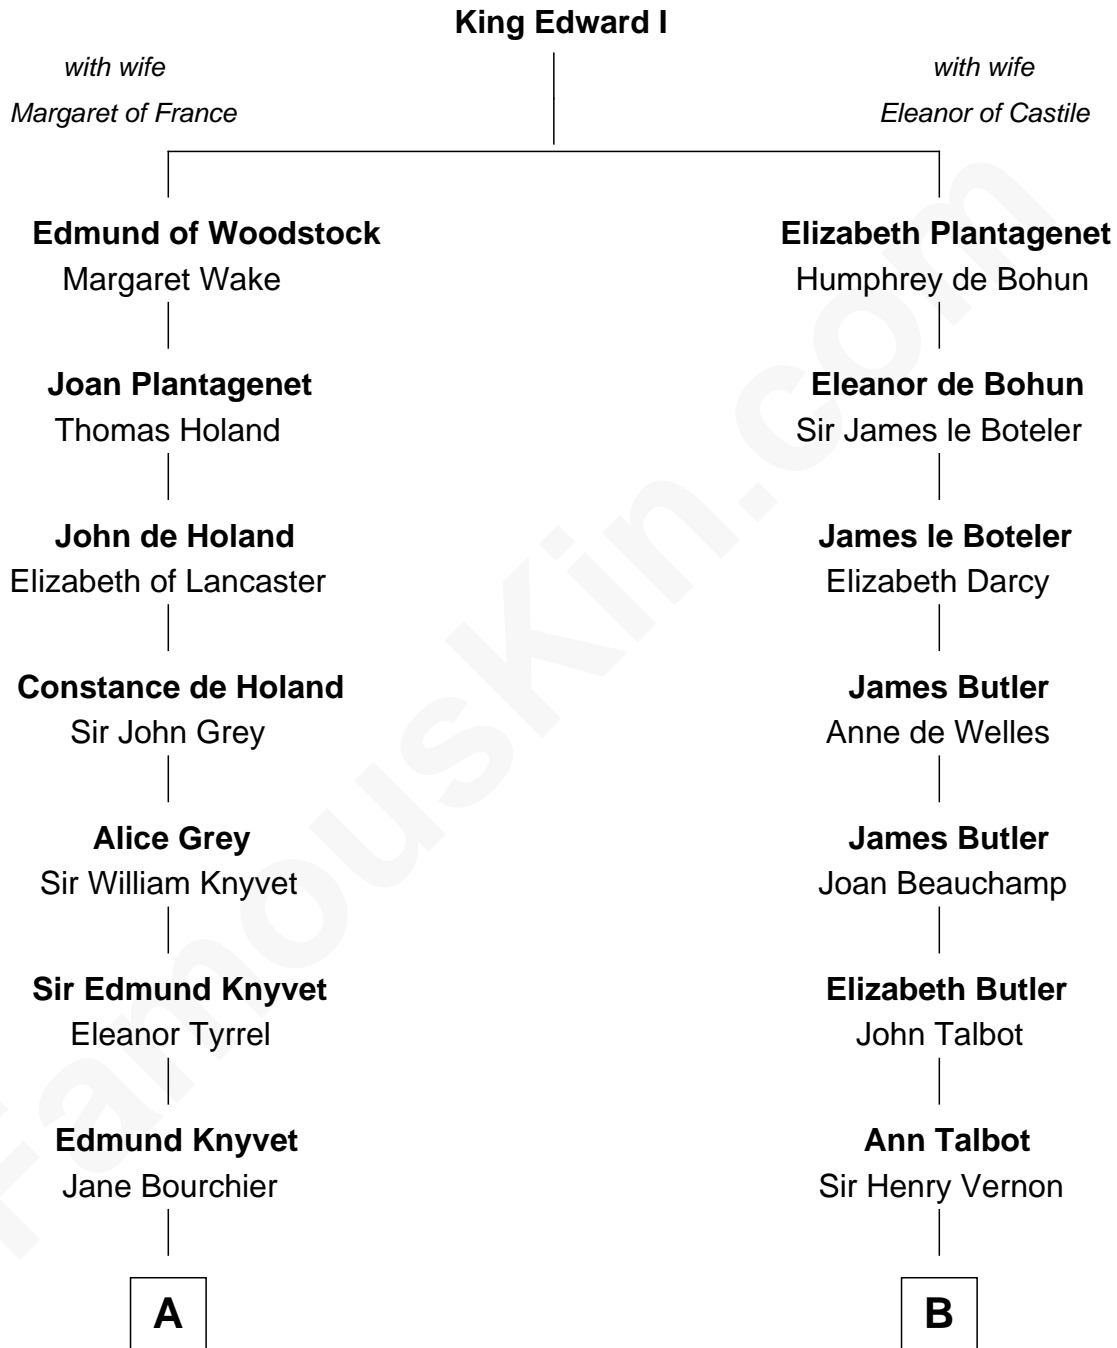

FamousKin.com Relationship Chart of

Ted Danson

TV Actor - "Cheers", "CSI"

21st cousin of

Allen Dulles

5th Director of the C.I.A.

C

Thomas Humphrey Cushing Allen

Jane Deverdier Woodruff

William Mercer Allen

Virginia Reakirt Thompson

Anna Louise Allen

Edward Bridge Danson

Edward Bridge Danson

Jessica Harriet MacMaster

Ted Danson