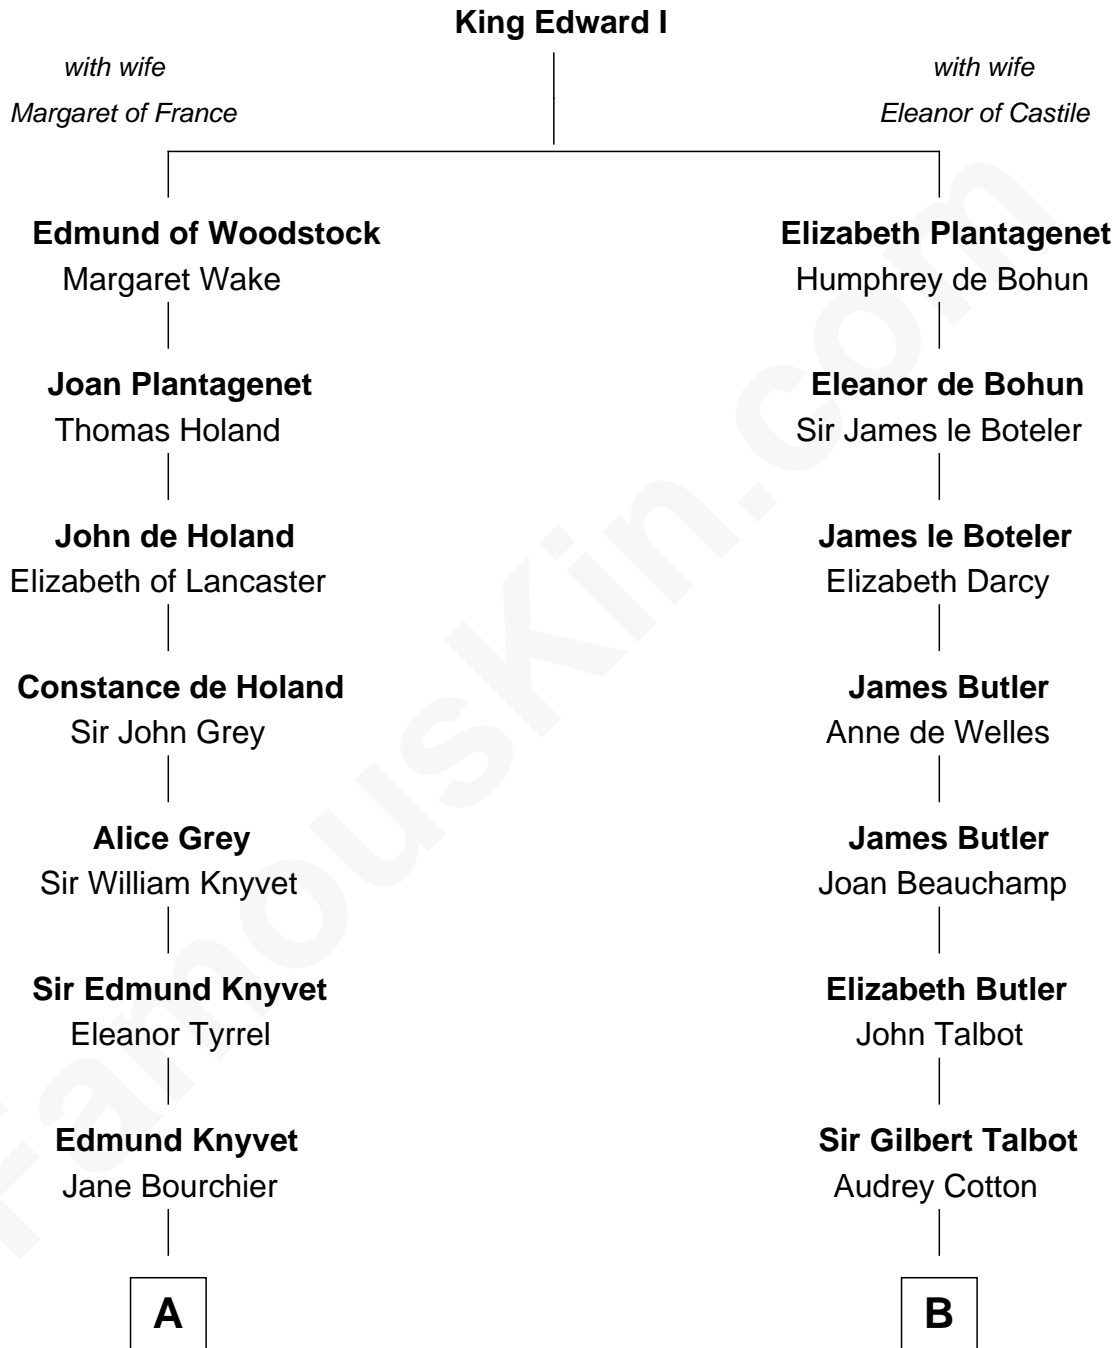

FamousKin.com Relationship Chart of

Ted Danson

TV Actor - "Cheers", "CSI"

18th cousin 3 times removed of

Jay Gould

American Railroad "Robber Baron"

C

Thomas Humphrey Cushing Allen

Jane Deverdier Woodruff

William Mercer Allen

Virginia Reakirt Thompson

Anna Louise Allen

Edward Bridge Danson

Edward Bridge Danson

Jessica Harriet MacMaster

Ted Danson