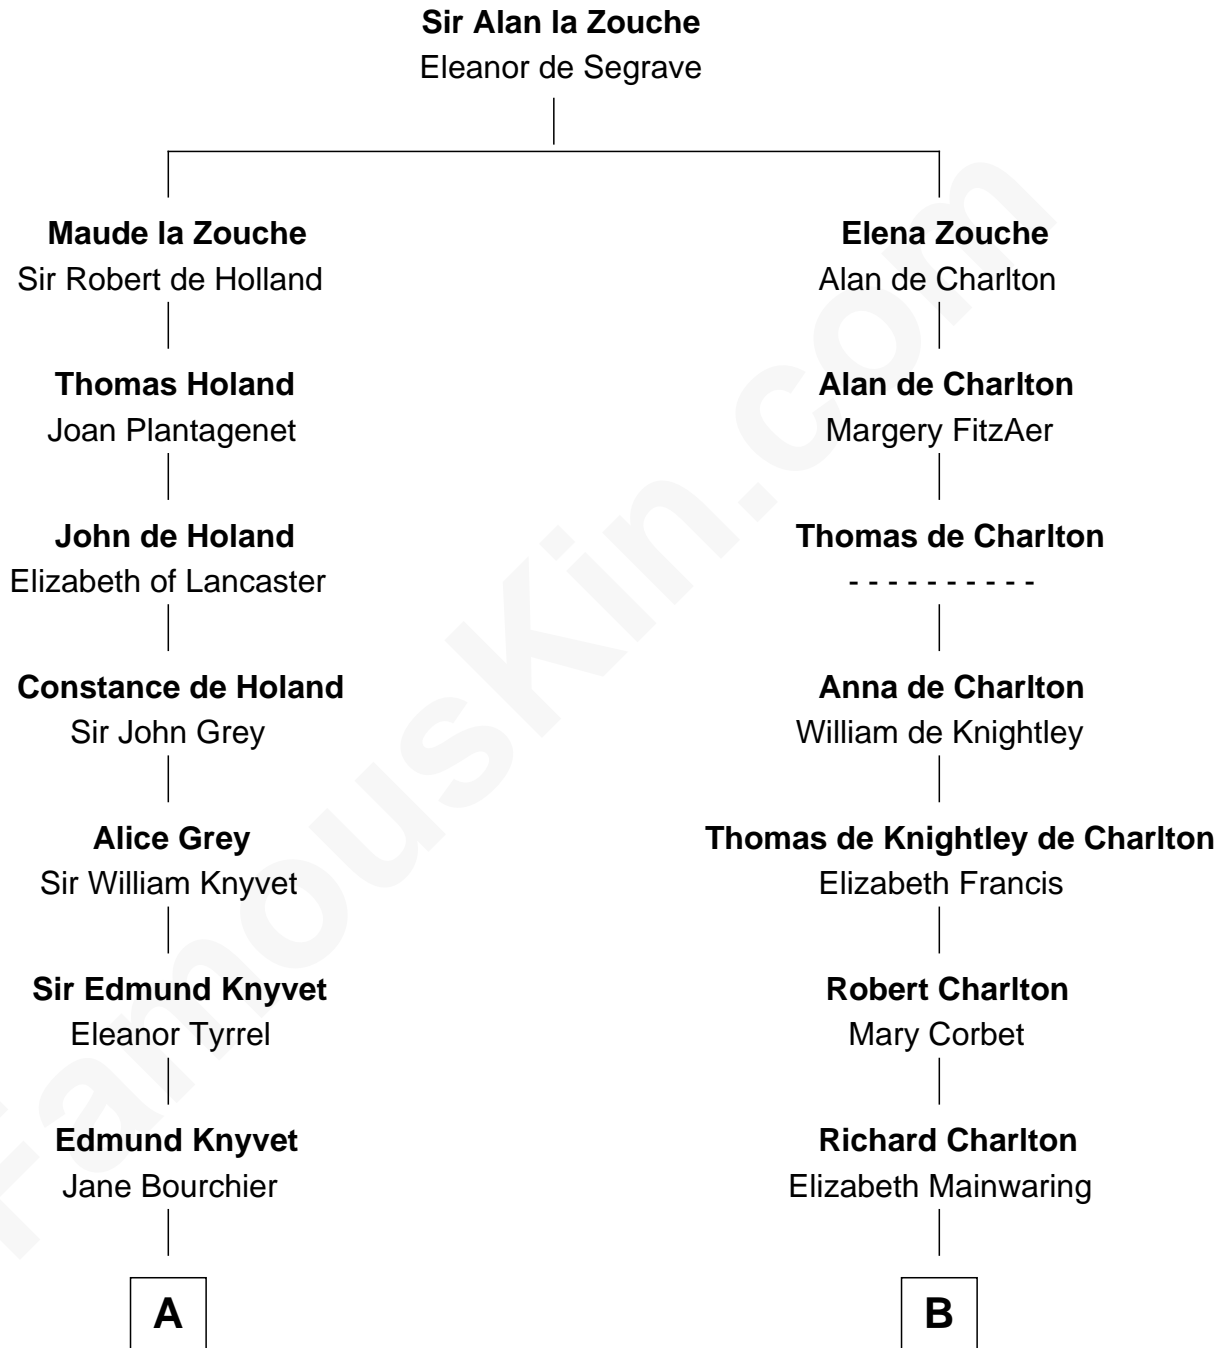

# FamousKin.com Relationship Chart of

**Ted Danson**

*TV Actor - "Cheers", "CSI"*

17th cousin 4 times removed of

**Jay Gould**

*American Railroad "Robber Baron"*

**C**

Thomas Humphrey Cushing Allen

Jane Deverdier Woodruff

William Mercer Allen

Virginia Reakirt Thompson

Anna Louise Allen

Edward Bridge Danson

Edward Bridge Danson

Jessica Harriet MacMaster

**Ted Danson**