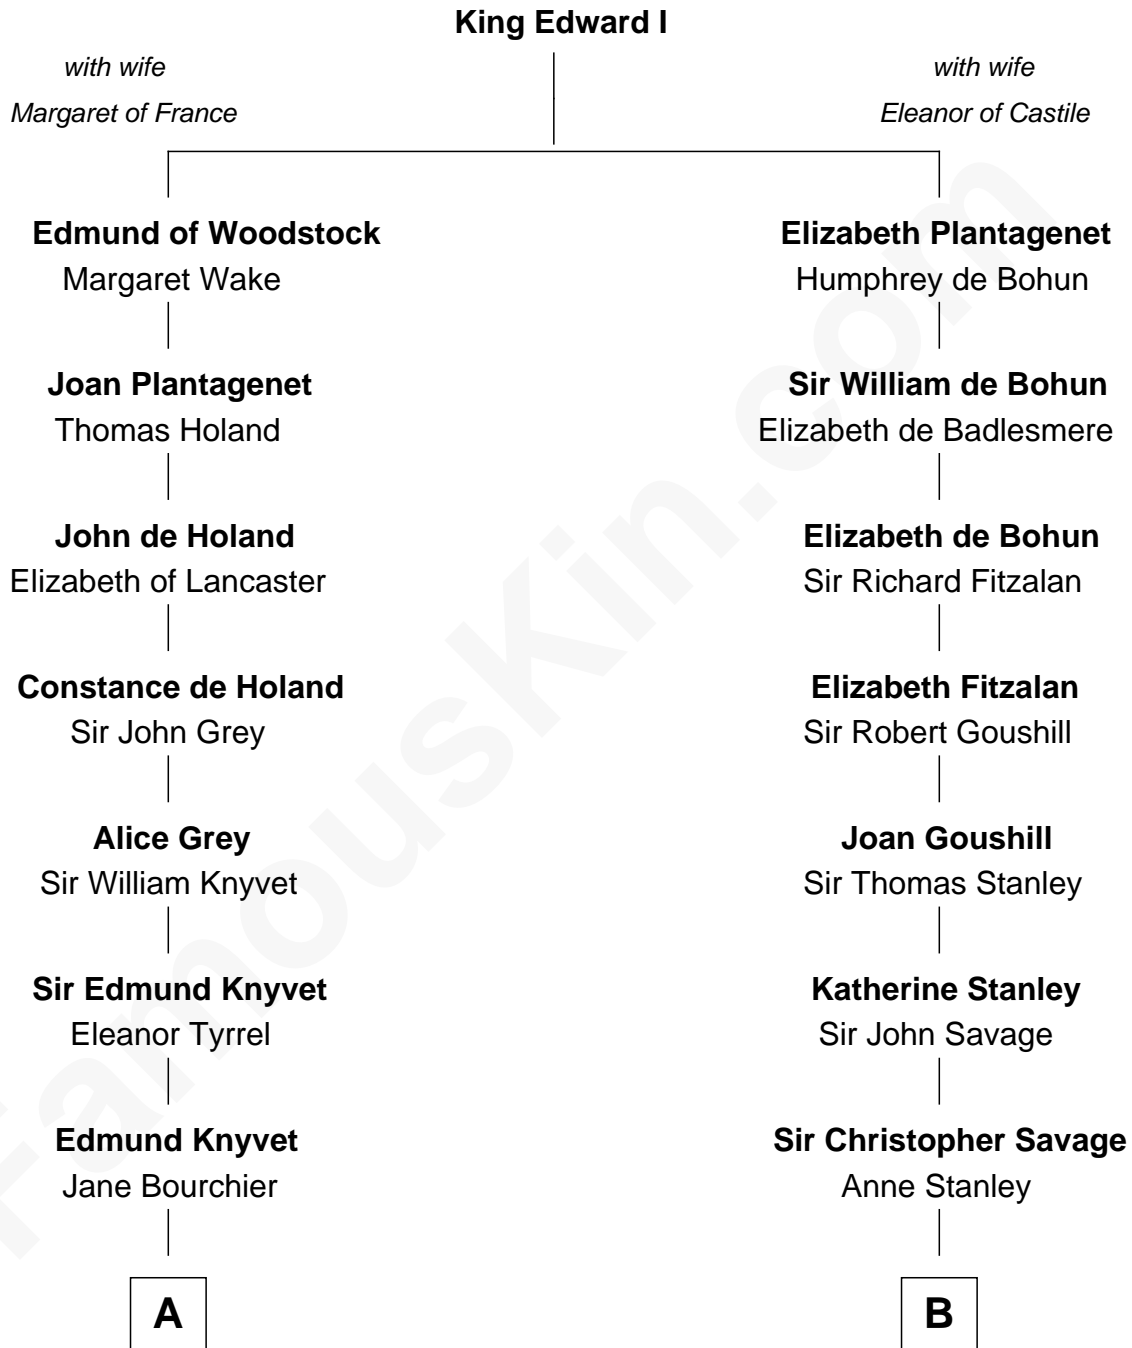

FamousKin.com

Relationship Chart of

Ted Danson

TV Actor - "Cheers", "CSI"

20th cousin 1 time removed of

General George C. Marshall

Author of "The Marshall Plan"

C

Thomas Humphrey Cushing Allen

Jane Deverdier Woodruff

William Mercer Allen

Virginia Reakirt Thompson

Anna Louise Allen

Edward Bridge Danson

Edward Bridge Danson

Jessica Harriet MacMaster