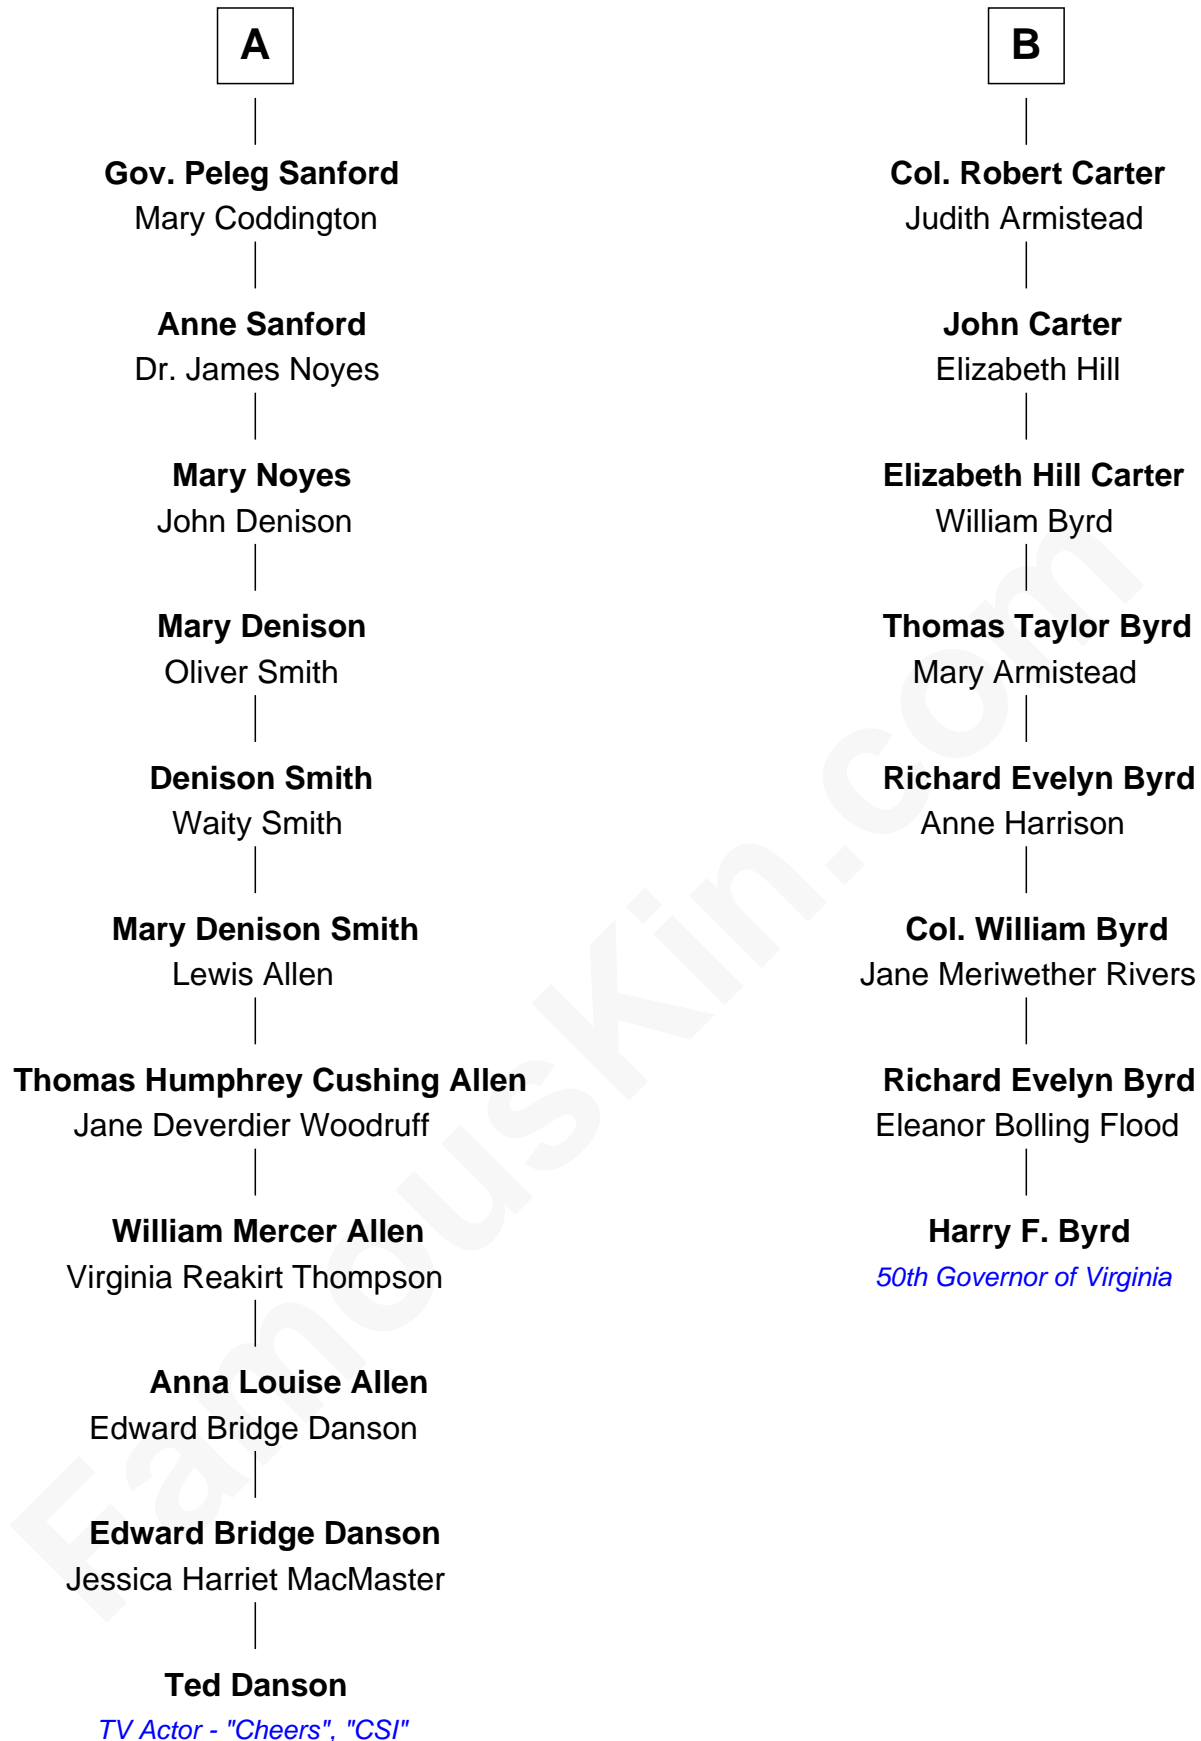

FamousKin.com Relationship Chart of

Ted Danson

TV Actor - "Cheers", "CSI"

14th cousin 3 times removed of

Harry F. Byrd

50th Governor of Virginia

Sir Thomas Blount
Margaret de Gresley

Sir Thomas Blount
Agnes Hawley

Sir William Blount
Margaret Echyngham

Elizabeth Blount
Sir Andrews de Windsor

Edith Windsor
George Ludlow

Thomas Ludlow
Jane Pyle

Gabriel Ludlow
Phillis - - - - -

Sarah Ludlow
Col. John Carter

B

Ted Danson photo by [Rob Dicaterino](#) (CC BY 2.0)