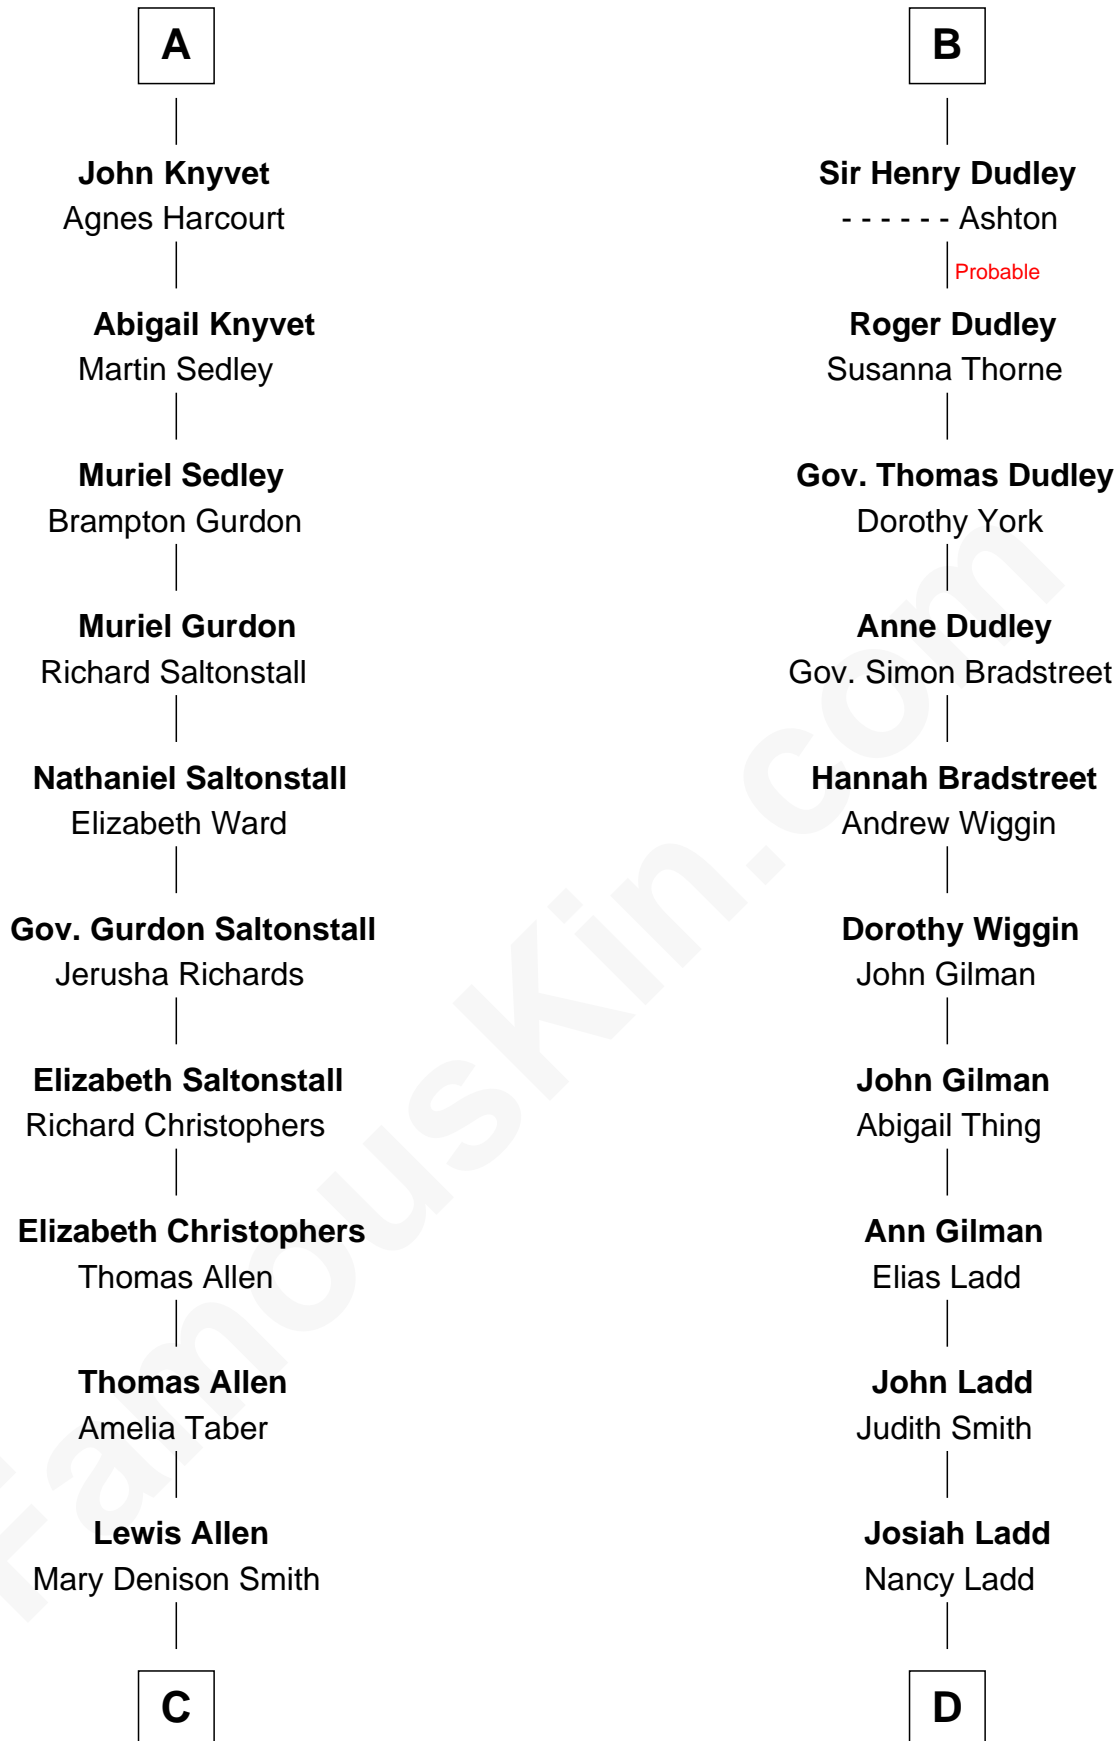

# FamousKin.com Relationship Chart of

**Ted Danson**

*TV Actor - "Cheers", "CSI"*

20th cousin 1 time removed of

**Alan Ladd**

*Movie Actor*

**C**

**Thomas Humphrey Cushing Allen**

Jane Deverdier Woodruff

**William Mercer Allen**

Virginia Reakirt Thompson

**Anna Louise Allen**

Edward Bridge Danson

**Edward Bridge Danson**

Jessica Harriet MacMaster

**Ted Danson**