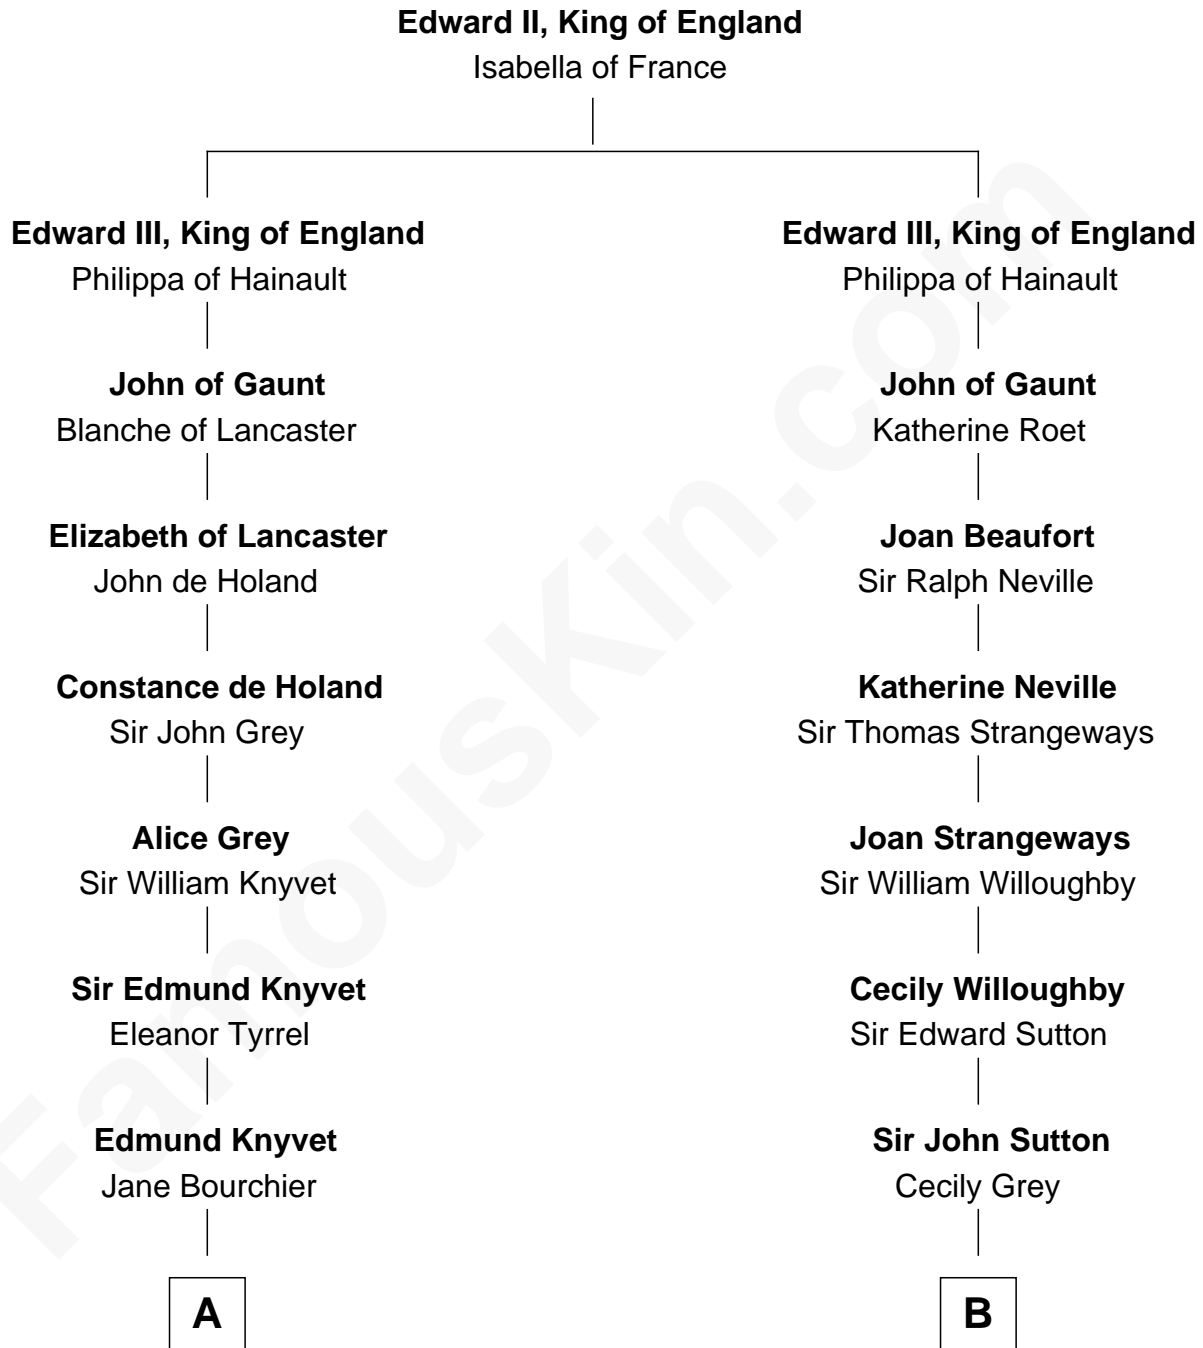

# FamousKin.com Relationship Chart of

**Ted Danson**

*TV Actor - "Cheers", "CSI"*

20th cousin 1 time removed of

**Alan Ladd**

*Movie Actor*

**C**

**Thomas Humphrey Cushing Allen**

Jane Deverdier Woodruff

**William Mercer Allen**

Virginia Reakirt Thompson

**Anna Louise Allen**

Edward Bridge Danson

**Edward Bridge Danson**

Jessica Harriet MacMaster

**Ted Danson**