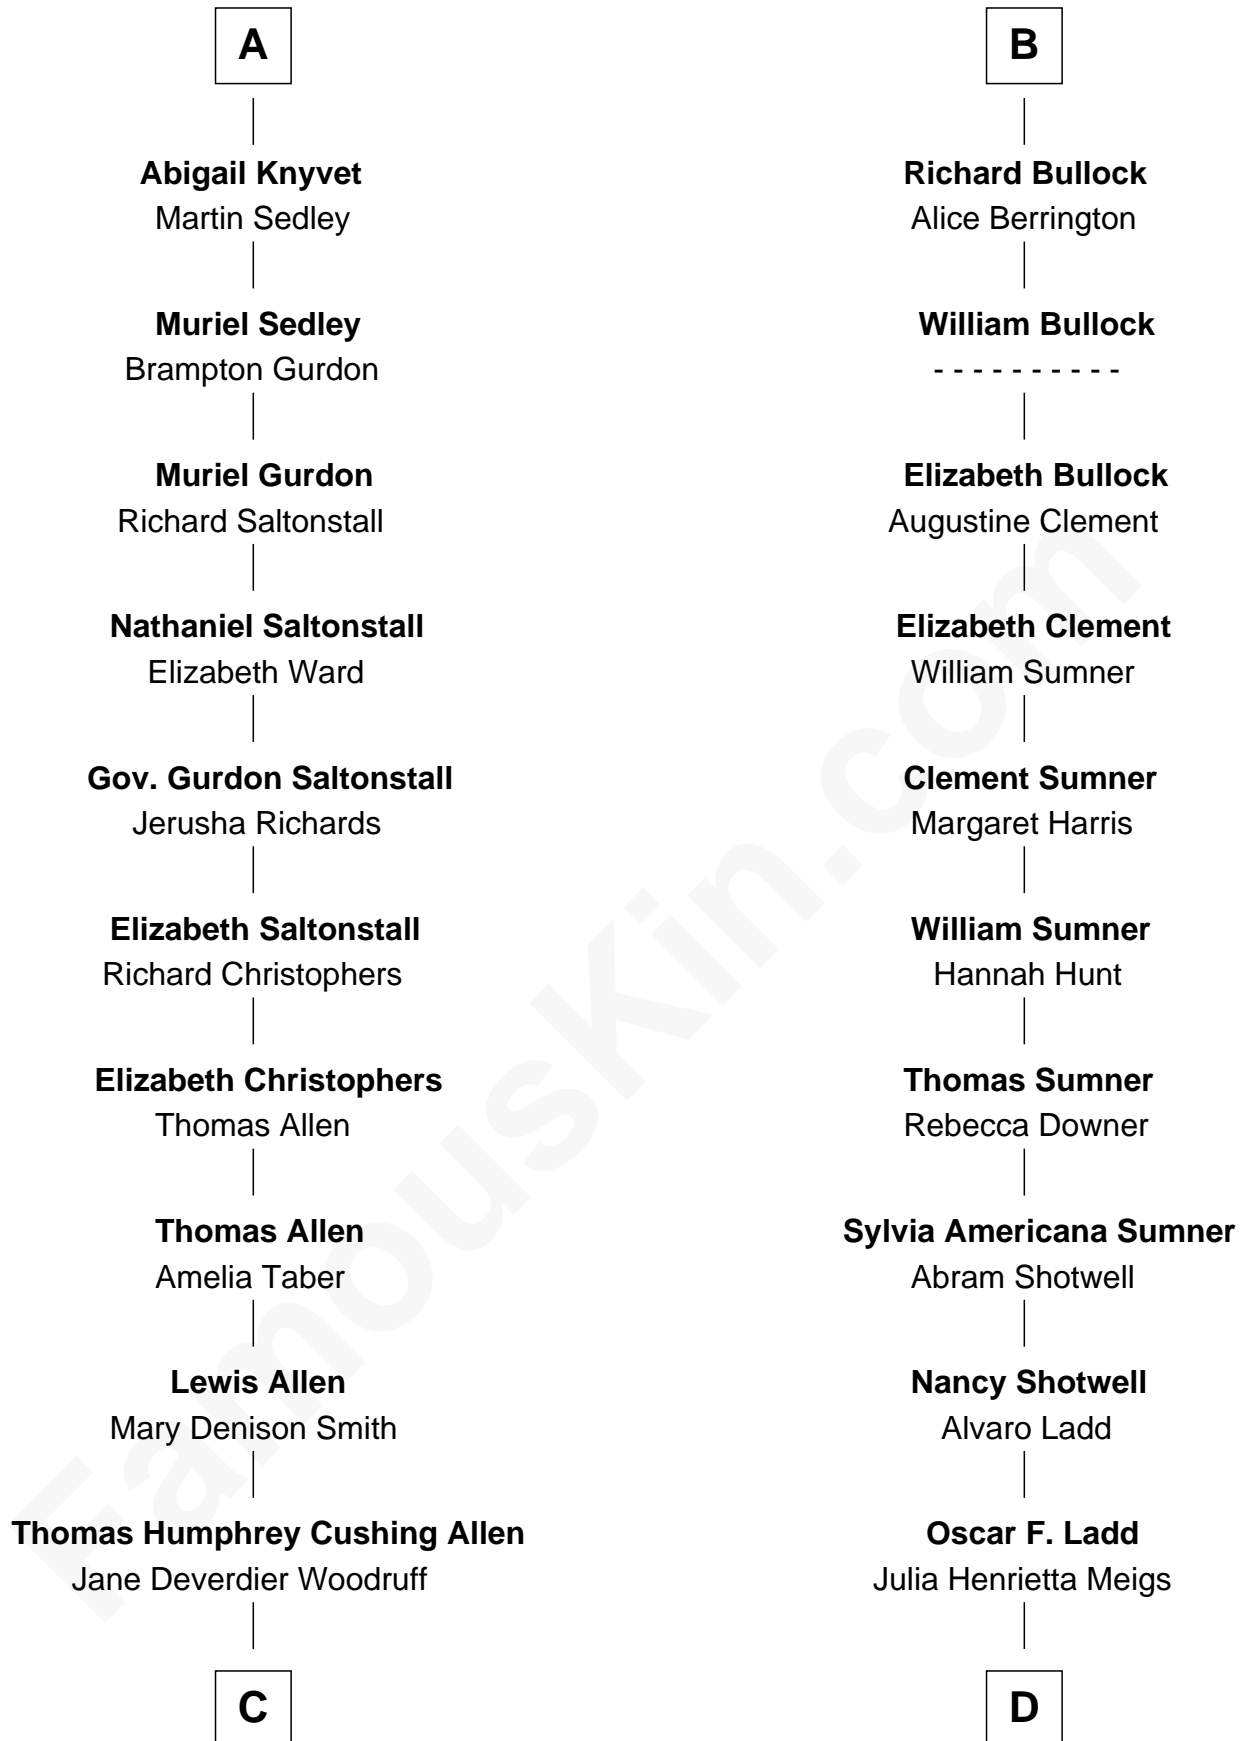

FamousKin.com Relationship Chart of

Ted Danson

TV Actor - "Cheers", "CSI"

18th cousin 2 times removed of

Alan Ladd

Movie Actor

Richard Fitzalan

*with wife
Eleanor Plantagenet*

*with wife
Isabel le Despencer*

Sir Richard Fitzalan
Elizabeth de Bohun

Sir Edmund Fitzalan
Sibyl de Montagu

Elizabeth Fitzalan
Sir Thomas Mowbray

Philippe Fitzalan
Sir Richard Sergeaux

Margaret Mowbray
Sir Robert Howard

Alice Sergeaux
Sir Richard de Vere

Sir John Howard
Margaret Chedworth

Sir John de Vere
Elizabeth Howard

Katherine Howard
Sir John Bouchier

Joan de Vere
Sir William Norreys

Jane Bouchier
Edmund Knyvet

Margaret Norreys
Gilbert Bullock

John Knyvet
Agnes Harcourt

Thomas Bullock
Alice Kingsmill

A

B

FamousKin.com