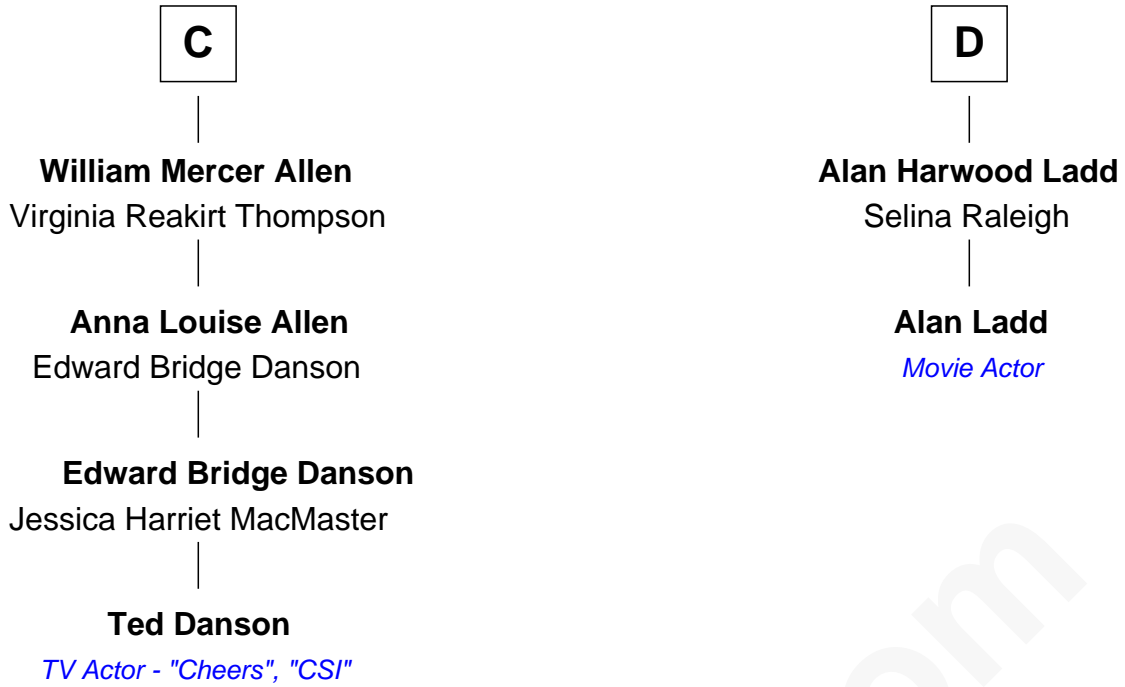

FamousKin.com Relationship Chart of

Ted Danson

TV Actor - "Cheers", "CSI"

18th cousin 2 times removed of

Alan Ladd

Movie Actor

Richard Fitzalan

*with wife
Eleanor Plantagenet*

*with wife
Isabel le Despencer*

Sir Richard Fitzalan
Elizabeth de Bohun

Sir Edmund Fitzalan
Sibyl de Montagu

Elizabeth Fitzalan
Sir Thomas Mowbray

Philippe Fitzalan
Sir Richard Sergeaux

Margaret Mowbray
Sir Robert Howard

Alice Sergeaux
Sir Richard de Vere

Sir John Howard
Margaret Chedworth

Sir John de Vere
Elizabeth Howard

Katherine Howard
Sir John Bouchier

Joan de Vere
Sir William Norreys

Jane Bouchier
Edmund Knyvet

Margaret Norreys
Gilbert Bullock

John Knyvet
Agnes Harcourt

Thomas Bullock
Alice Kingsmill

A

B

FamousKin.com