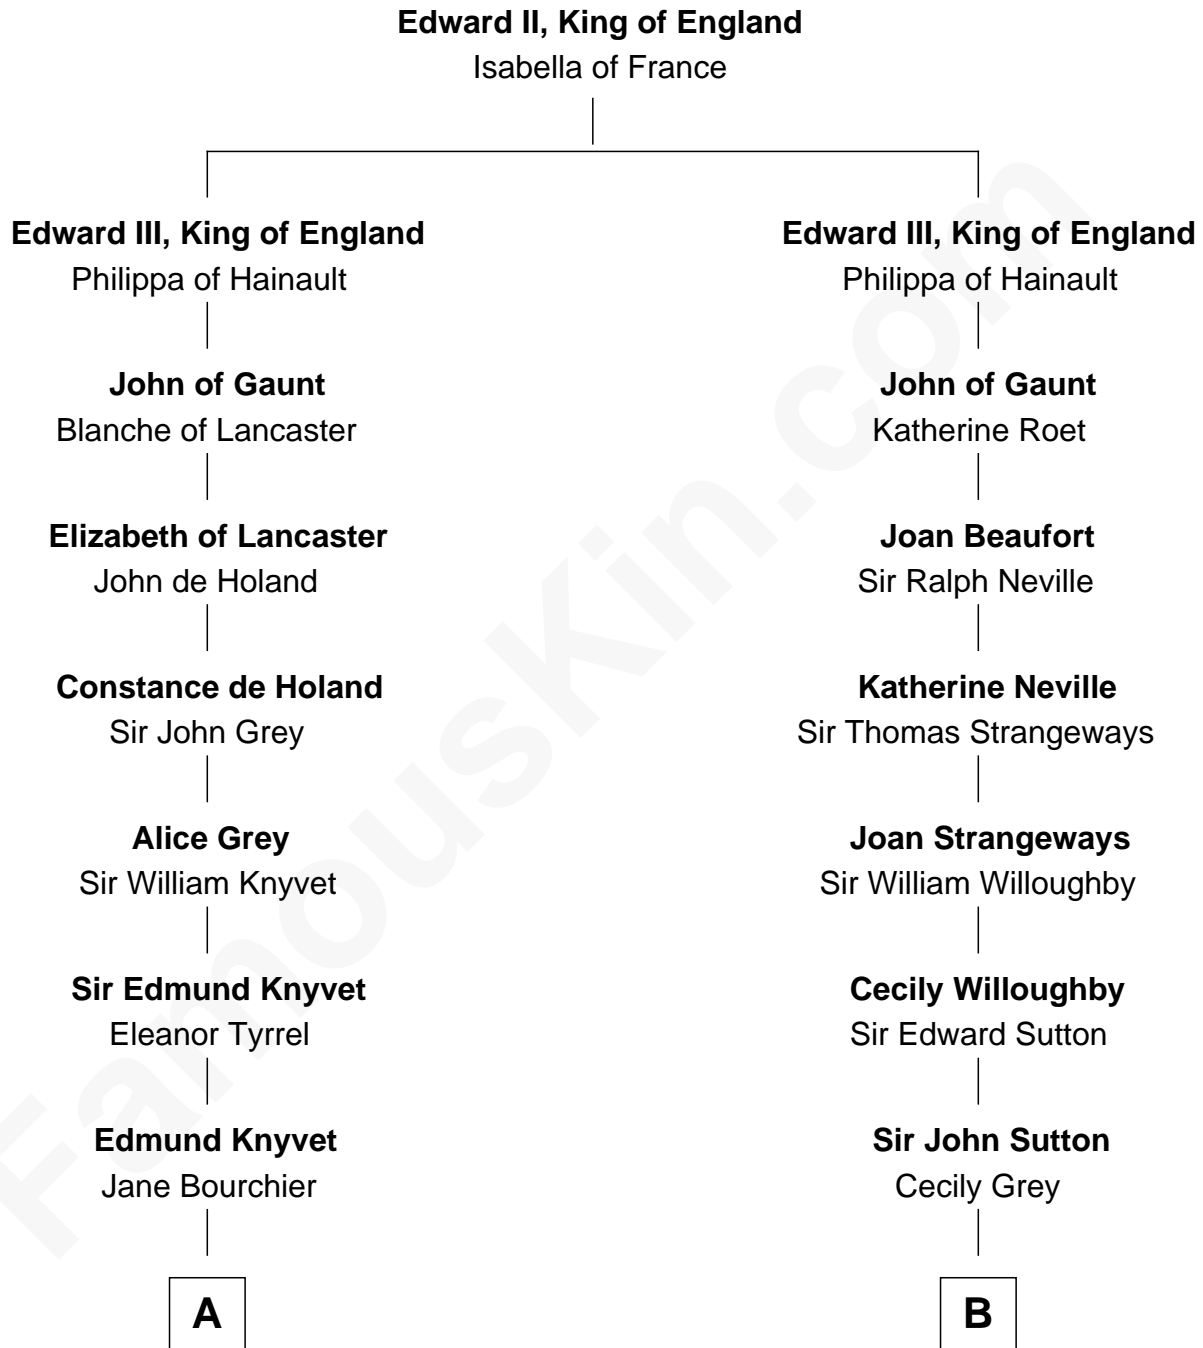

FamousKin.com Relationship Chart of

Ted Danson

TV Actor - "Cheers", "CSI"

19th cousin 2 times removed of

Dick Clark

Radio and TV Host

C

Thomas Humphrey Cushing Allen

Jane Deverdier Woodruff

William Mercer Allen

Virginia Reakirt Thompson

Anna Louise Allen

Edward Bridge Danson

Edward Bridge Danson

Jessica Harriet MacMaster

Ted Danson