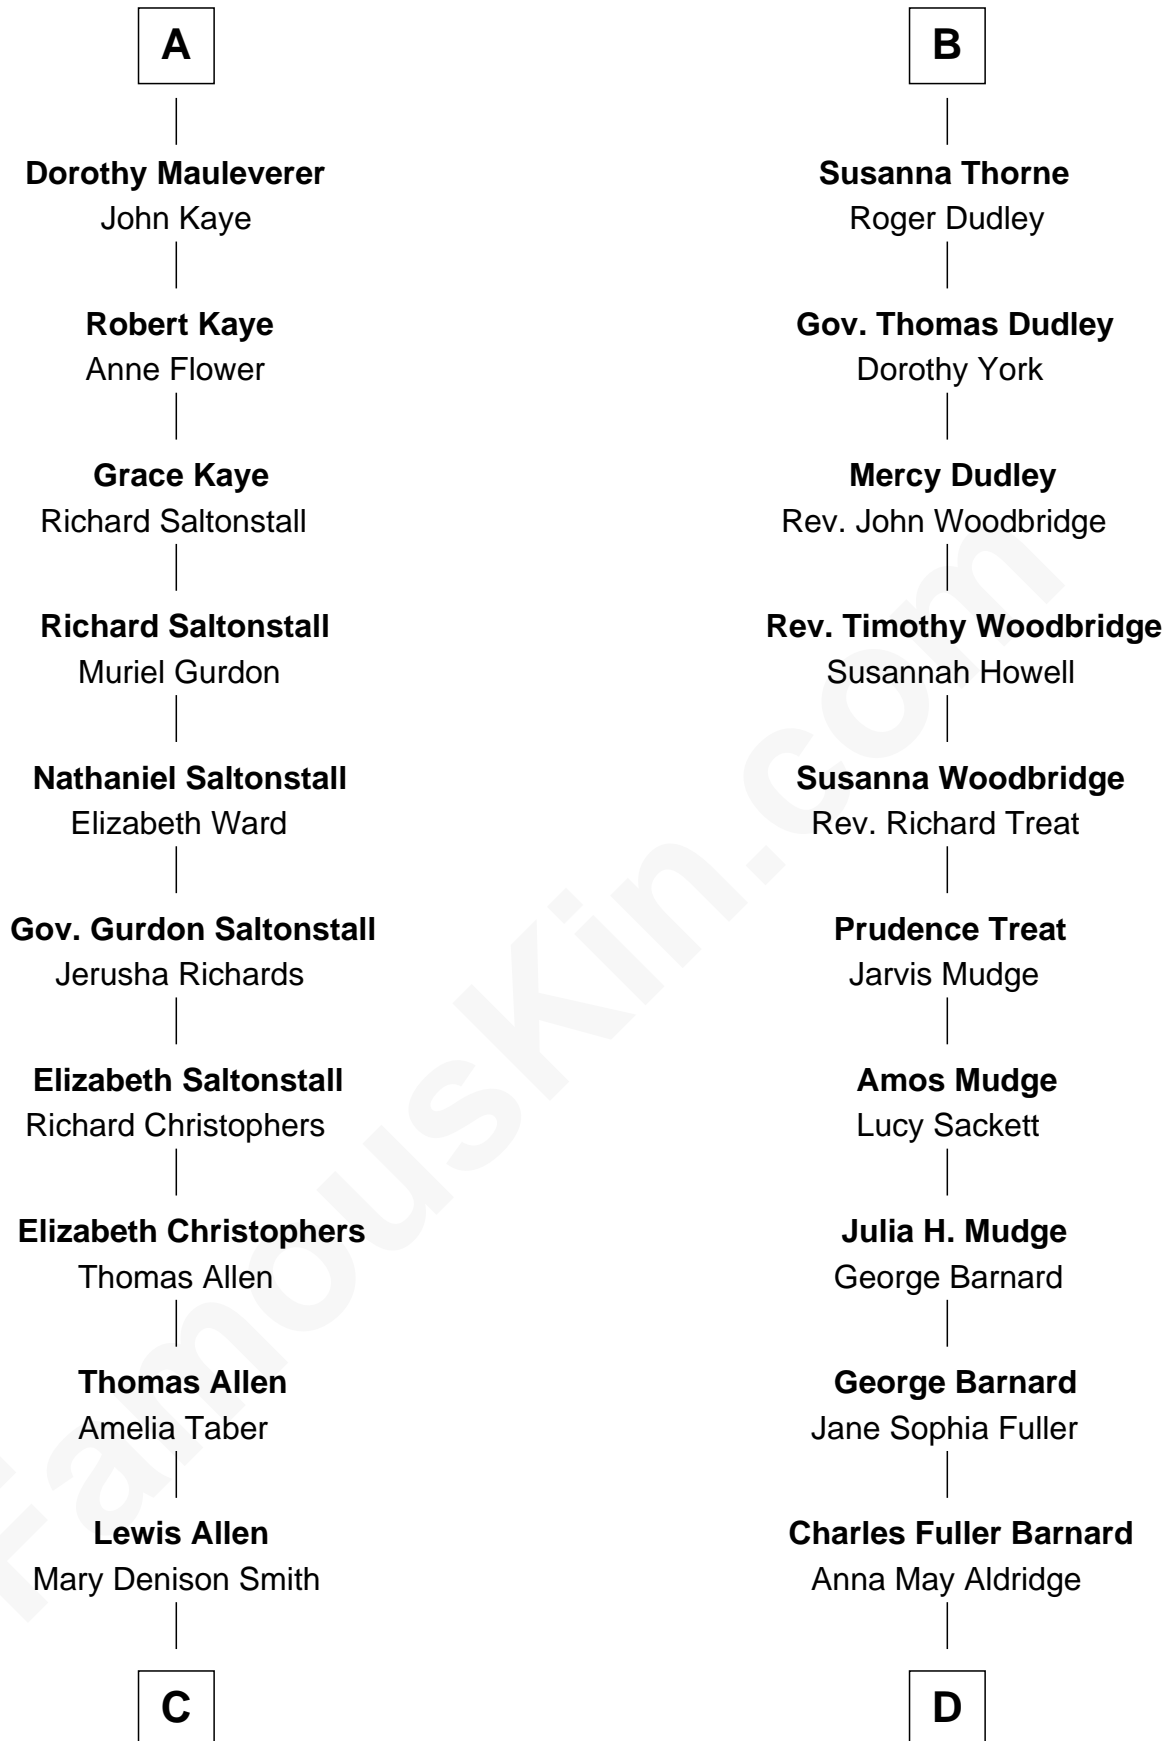

FamousKin.com Relationship Chart of

Ted Danson

TV Actor - "Cheers", "CSI"

18th cousin 3 times removed of

Dick Clark

Radio and TV Host

Sir John Grey

Avice Marmion

C

Thomas Humphrey Cushing Allen

Jane Deverdier Woodruff

William Mercer Allen

Virginia Reakirt Thompson

Anna Louise Allen

Edward Bridge Danson

Edward Bridge Danson