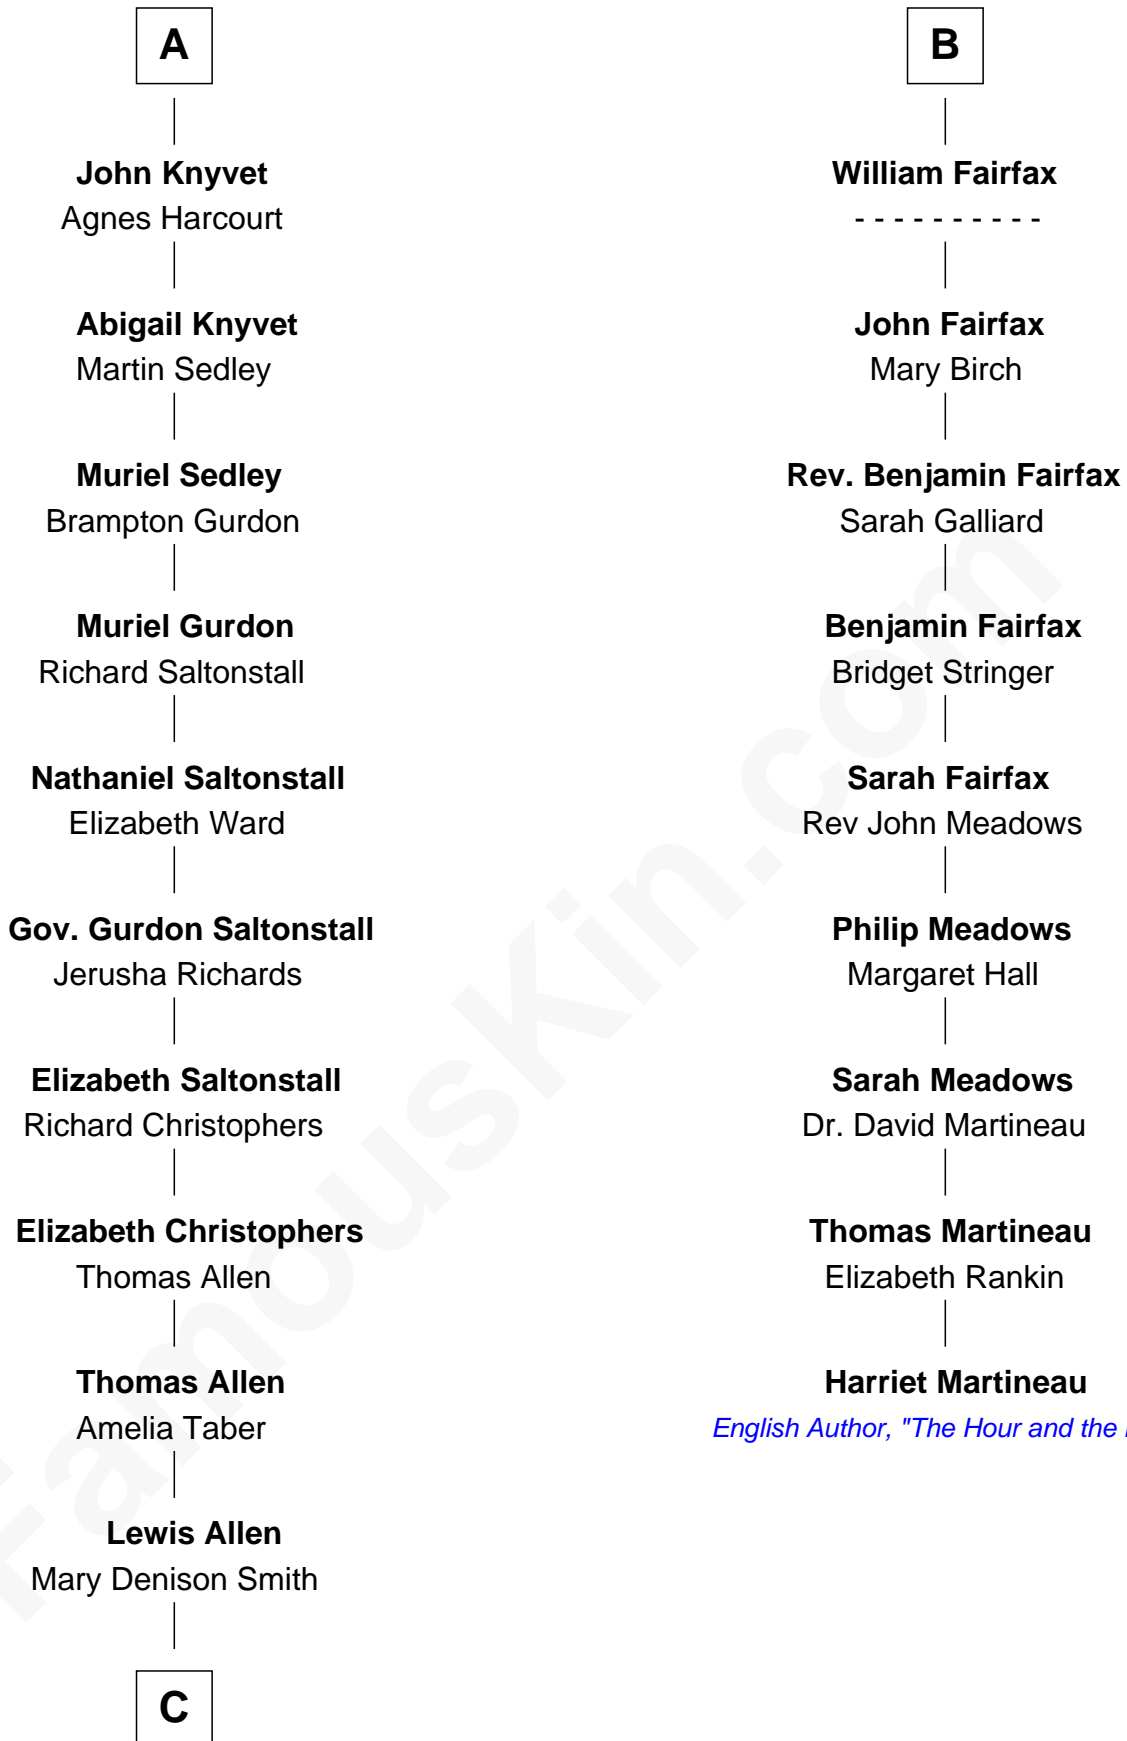

FamousKin.com

Relationship Chart of

Ted Danson

TV Actor - "Cheers", "CSI"

15th cousin 6 times removed of

Harriet Martineau

Author of *The Hour and the Man*

C

Thomas Humphrey Cushing Allen

Jane Deverdier Woodruff

William Mercer Allen

Virginia Reakirt Thompson

Anna Louise Allen

Edward Bridge Danson

Edward Bridge Danson

Jessica Harriet MacMaster