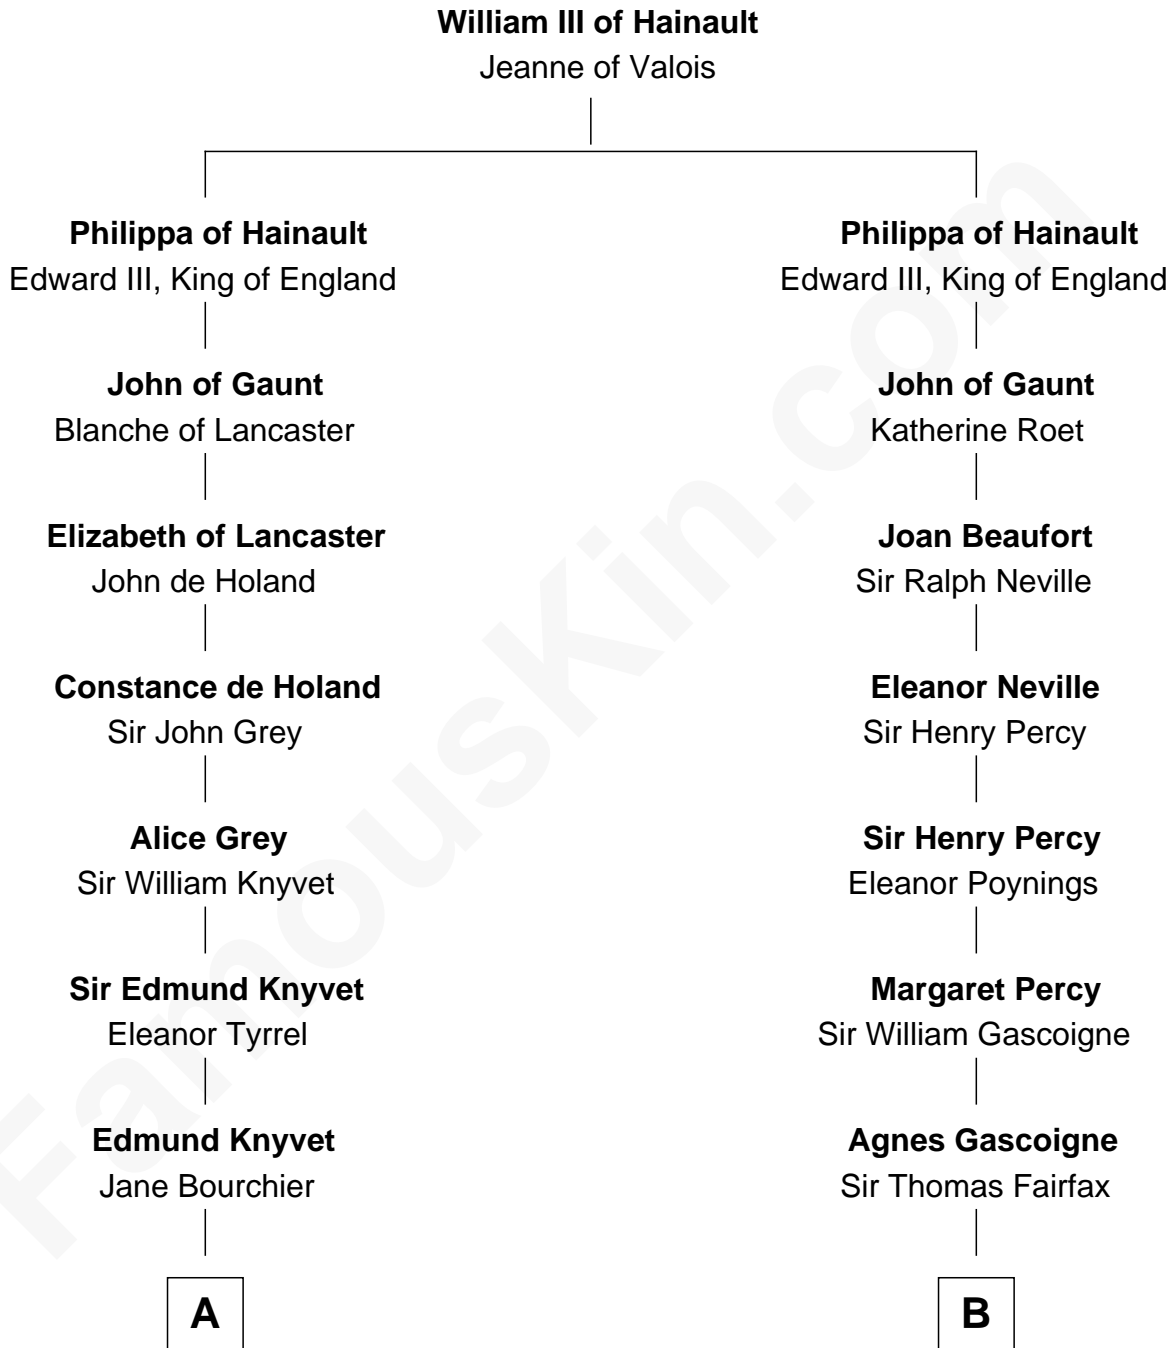

FamousKin.com

Relationship Chart of

Ted Danson

TV Actor - "Cheers", "CSI"

15th cousin 6 times removed of

Harriet Martineau

Author of *The Hour and the Man*

C

Thomas Humphrey Cushing Allen

Jane Deverdier Woodruff

William Mercer Allen

Virginia Reakirt Thompson

Anna Louise Allen

Edward Bridge Danson

Edward Bridge Danson

Jessica Harriet MacMaster