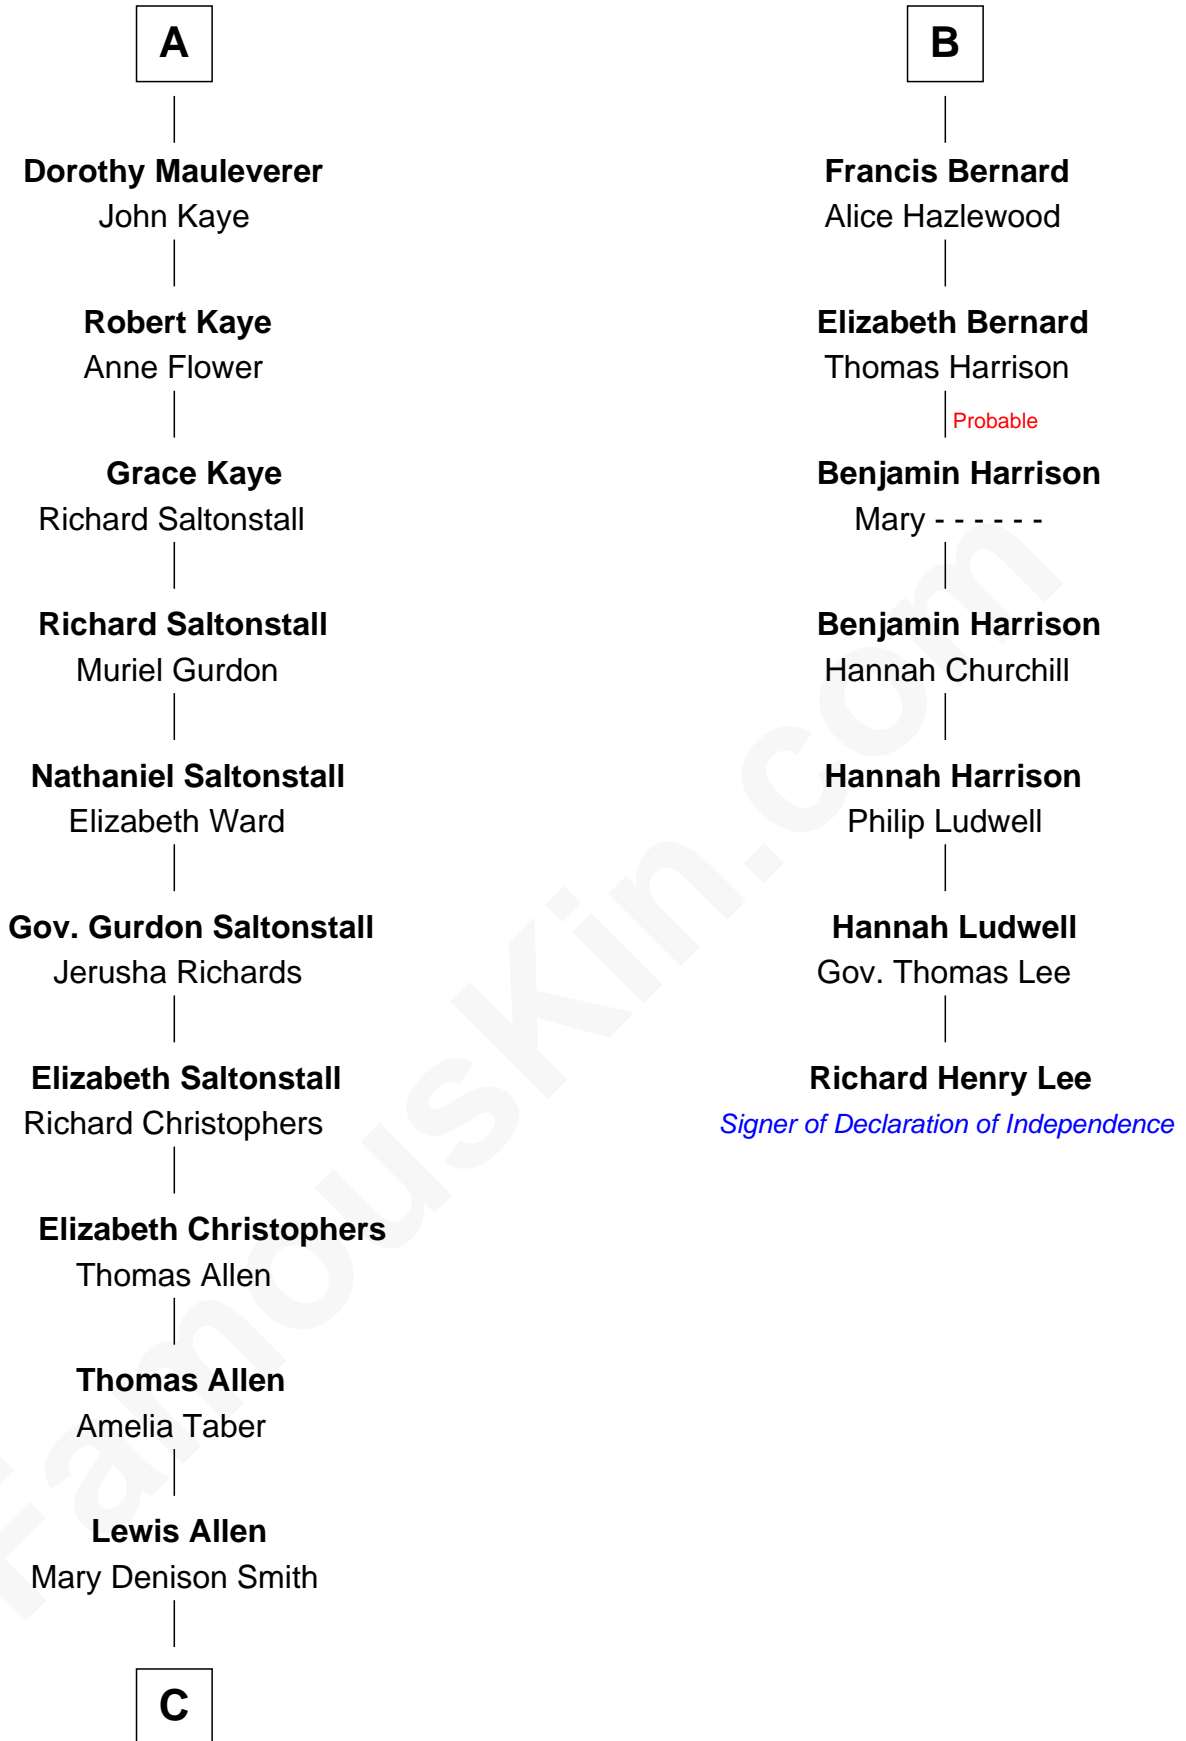

FamousKin.com

Relationship Chart of

Ted Danson

TV Actor - "Cheers", "CSI"

13th cousin 8 times removed of

Richard Henry Lee

Signer of the Declaration of Independence

Sir Thomas de Beauchamp

Katherine de Mortimer

C

—
Thomas Humphrey Cushing Allen

Jane Deverdier Woodruff

—
William Mercer Allen

Virginia Reakirt Thompson

—
Anna Louise Allen

Edward Bridge Danson

—
Edward Bridge Danson

Jessica Harriet MacMaster

—
Ted Danson

TV Actor - "Cheers", "CSI"