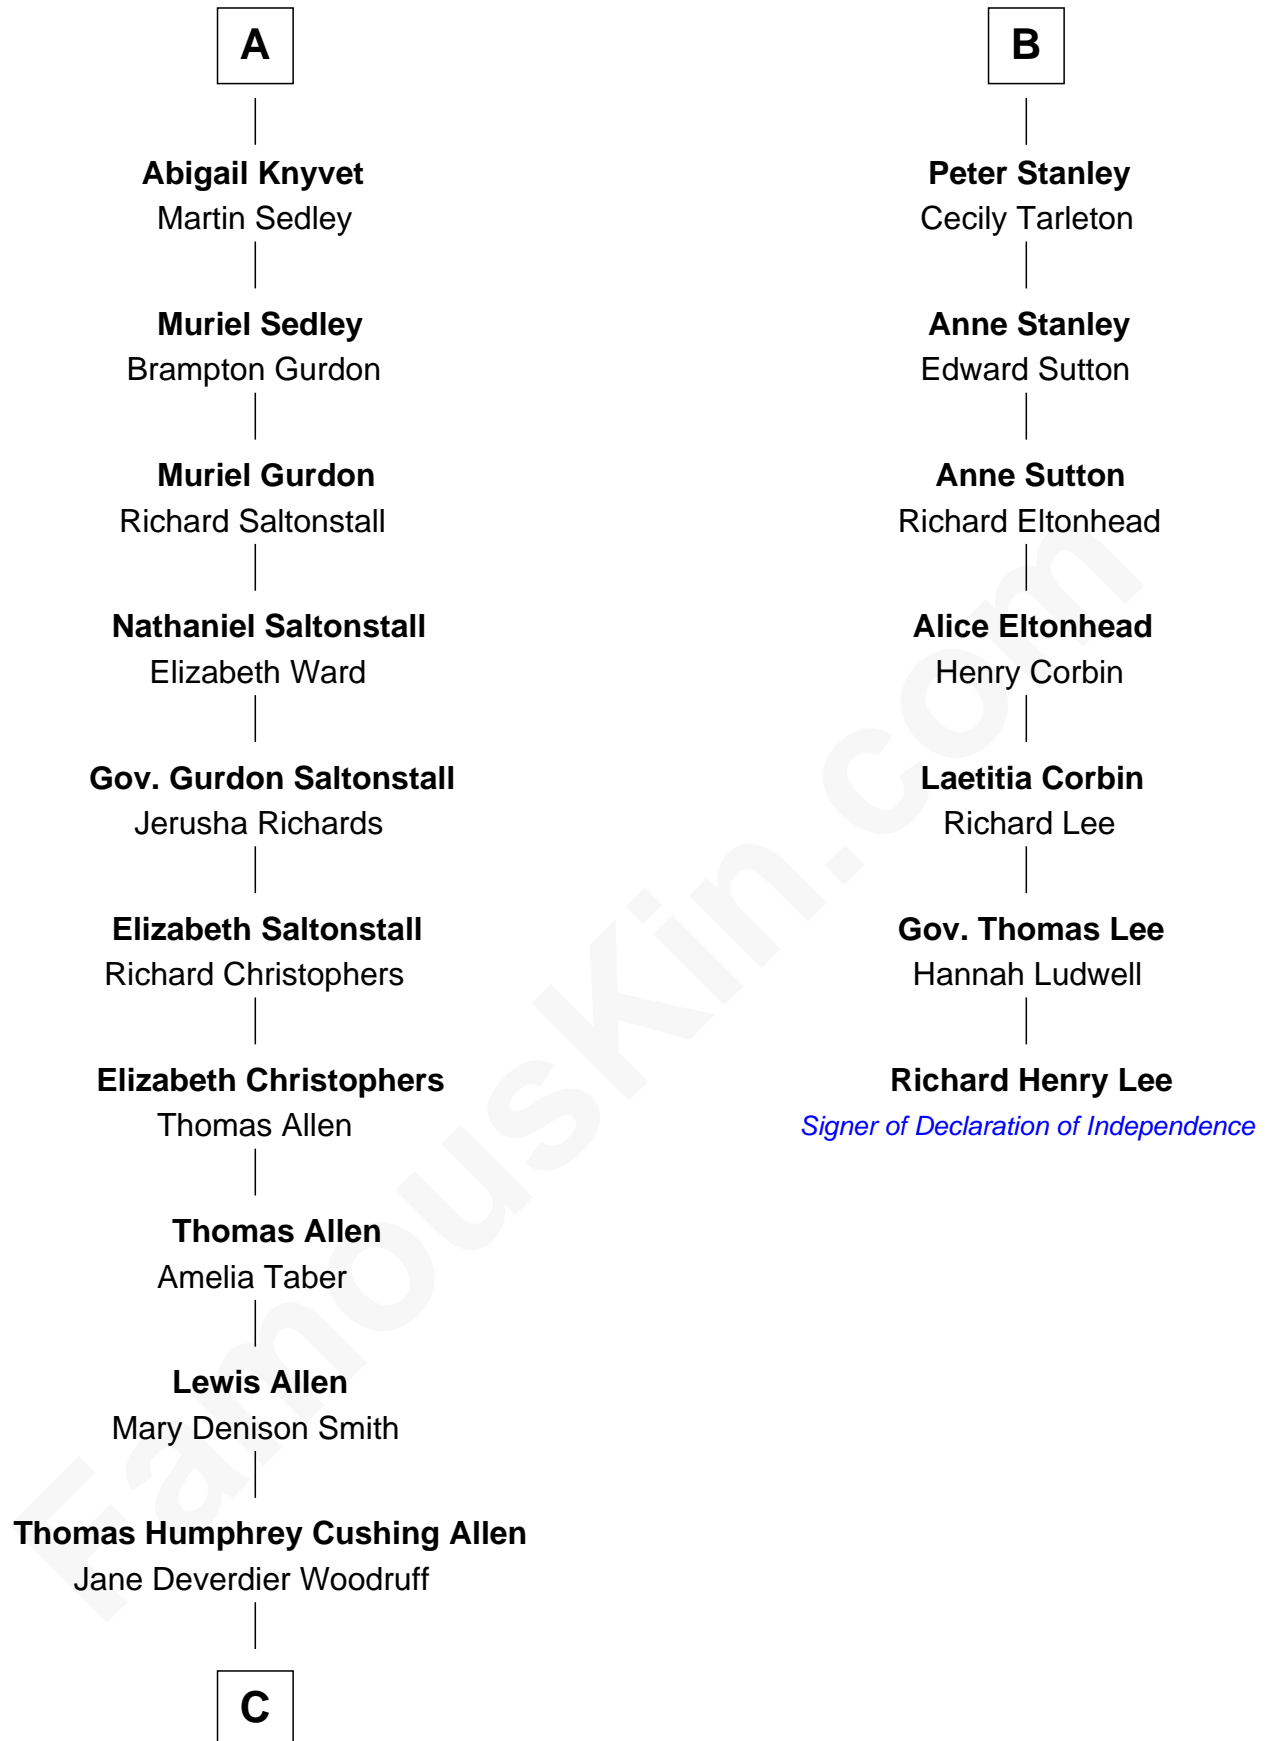

FamousKin.com

Relationship Chart of

Ted Danson

TV Actor - "Cheers", "CSI"

13th cousin 7 times removed of

Richard Henry Lee

Signer of the Declaration of Independence

Sir Robert de Holland

Maude la Zouche

C

William Mercer Allen
Virginia Reakirt Thompson

Anna Louise Allen
Edward Bridge Danson

Edward Bridge Danson
Jessica Harriet MacMaster

Ted Danson
TV Actor - "Cheers", "CSI"

FamousKin.com