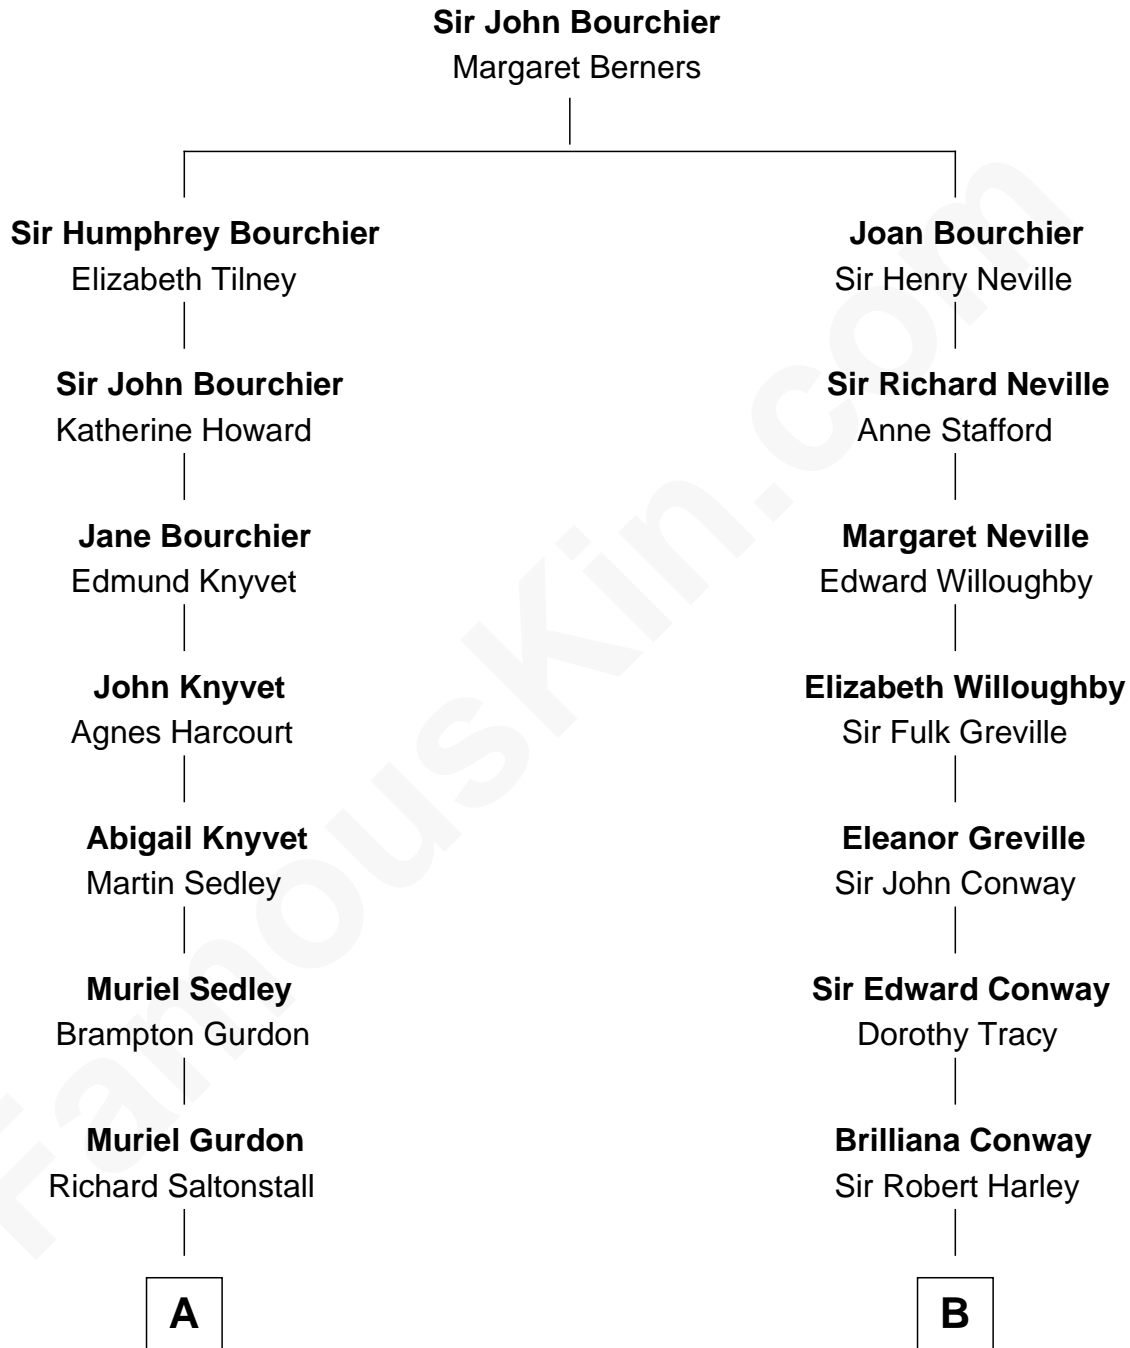

FamousKin.com

Relationship Chart of

Ted Danson

TV Actor - "Cheers", "CSI"

16th cousin 1 time removed of

Queen Elizabeth II

Queen of the United Kingdom

TV Actor - "Cheers", "CSI"

Ted Danson photo by [Rob Dicaterino](#) (CC BY 2.0)

Elizabeth II photo by [Eric Draper](#)