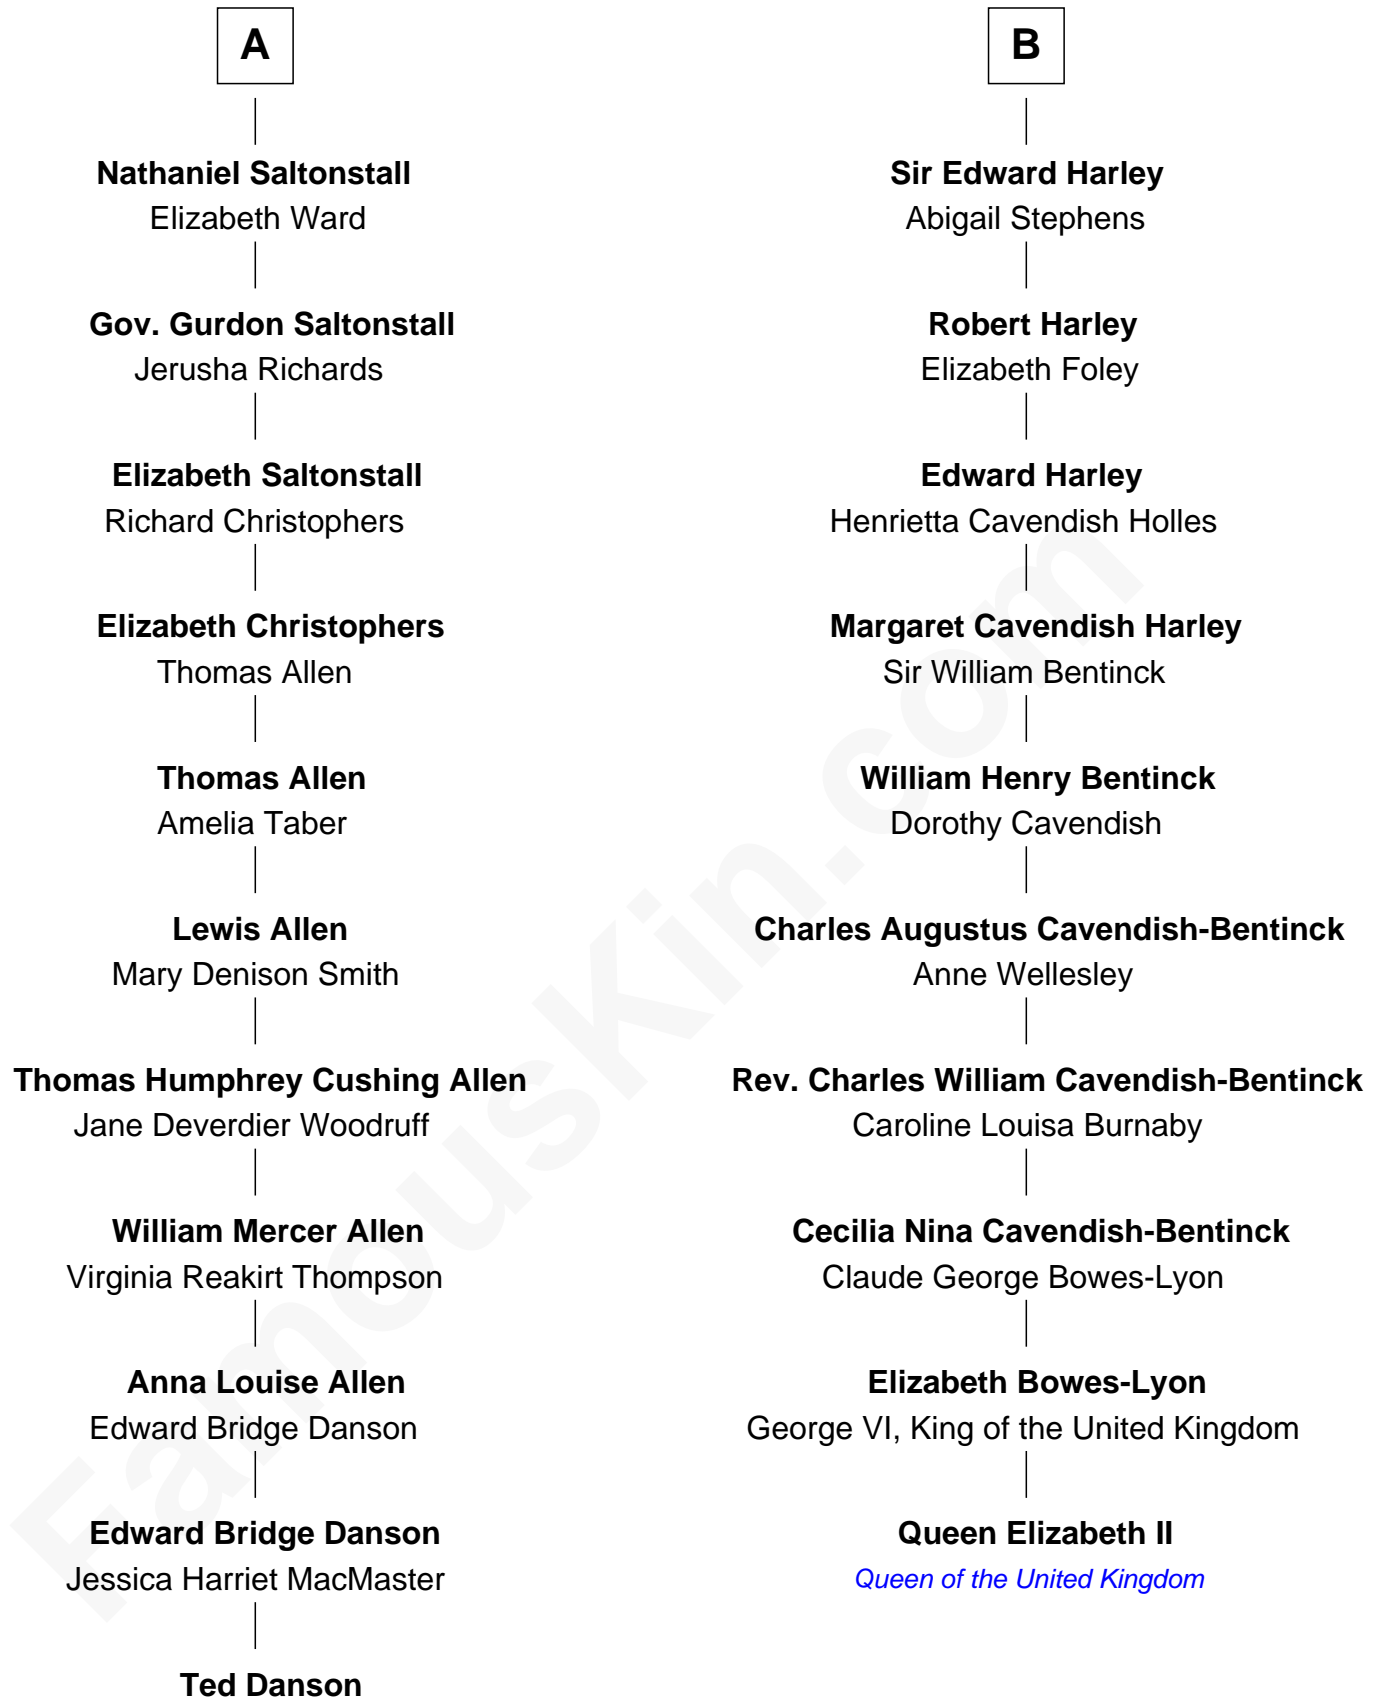

FamousKin.com

Relationship Chart of

Ted Danson

TV Actor - "Cheers", "CSI"

16th cousin 1 time removed of

Queen Elizabeth II

Queen of the United Kingdom

TV Actor - "Cheers", "CSI"

Ted Danson photo by [Rob Dicaterino](#) (CC BY 2.0)

Elizabeth II photo by [Eric Draper](#)