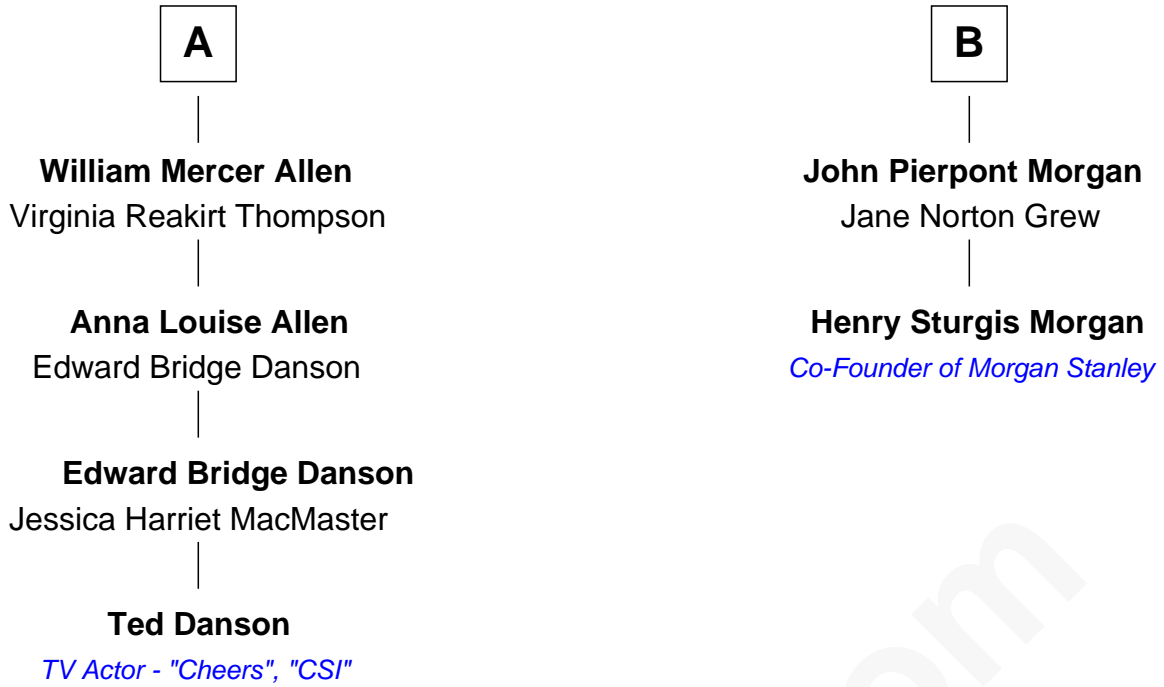

FamousKin.com

Relationship Chart of

Ted Danson

TV Actor - "Cheers", "CSI"

8th cousin 2 times removed of

Henry Sturgis Morgan

Co-Founder of Morgan Stanley

FamousKin.com