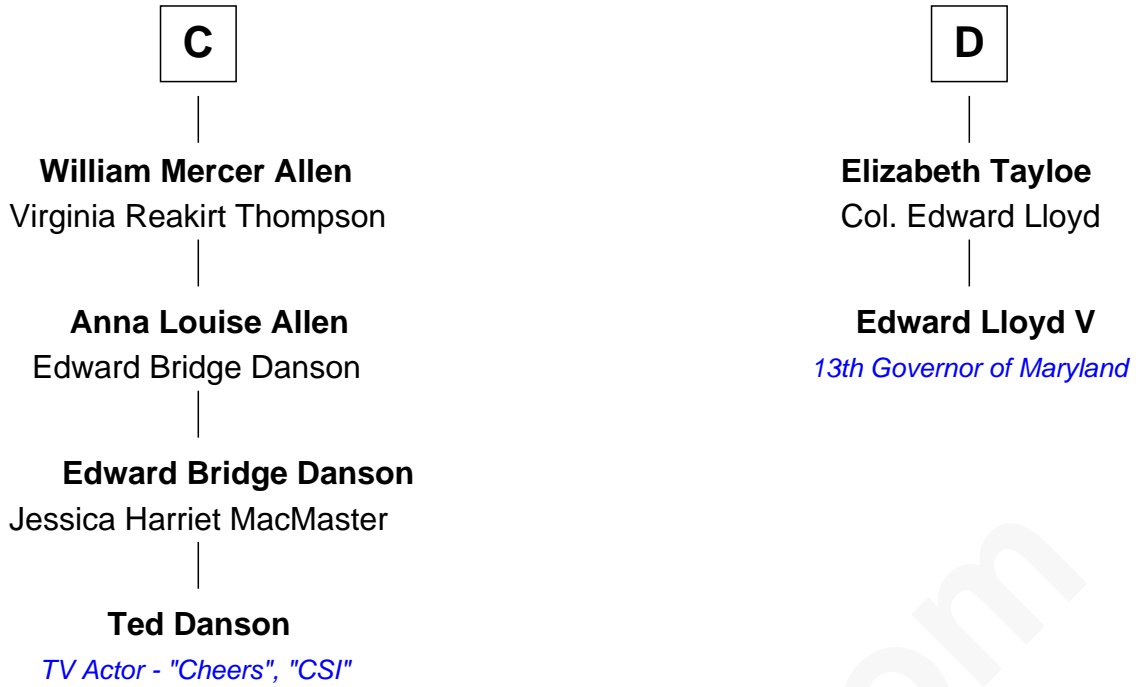

FamousKin.com

Relationship Chart of

Ted Danson

TV Actor - "Cheers", "CSI"

18th cousin 2 times removed of

Edward Lloyd V

13th Governor of Maryland

Sir William de Ros
Margery de Badlesmere

Joyce Freville
Sir Roger Aston

Sir Edmund Knyvet
Eleanor Tyrrel

Sir Robert Aston
Isabel Brereton

Edmund Knyvet
Jane Bouchier

John Aston
Elizabeth Delves

John Knyvet
Agnes Harcourt

Margaret Aston
John Kinnersley

A

B

FamousKin.com