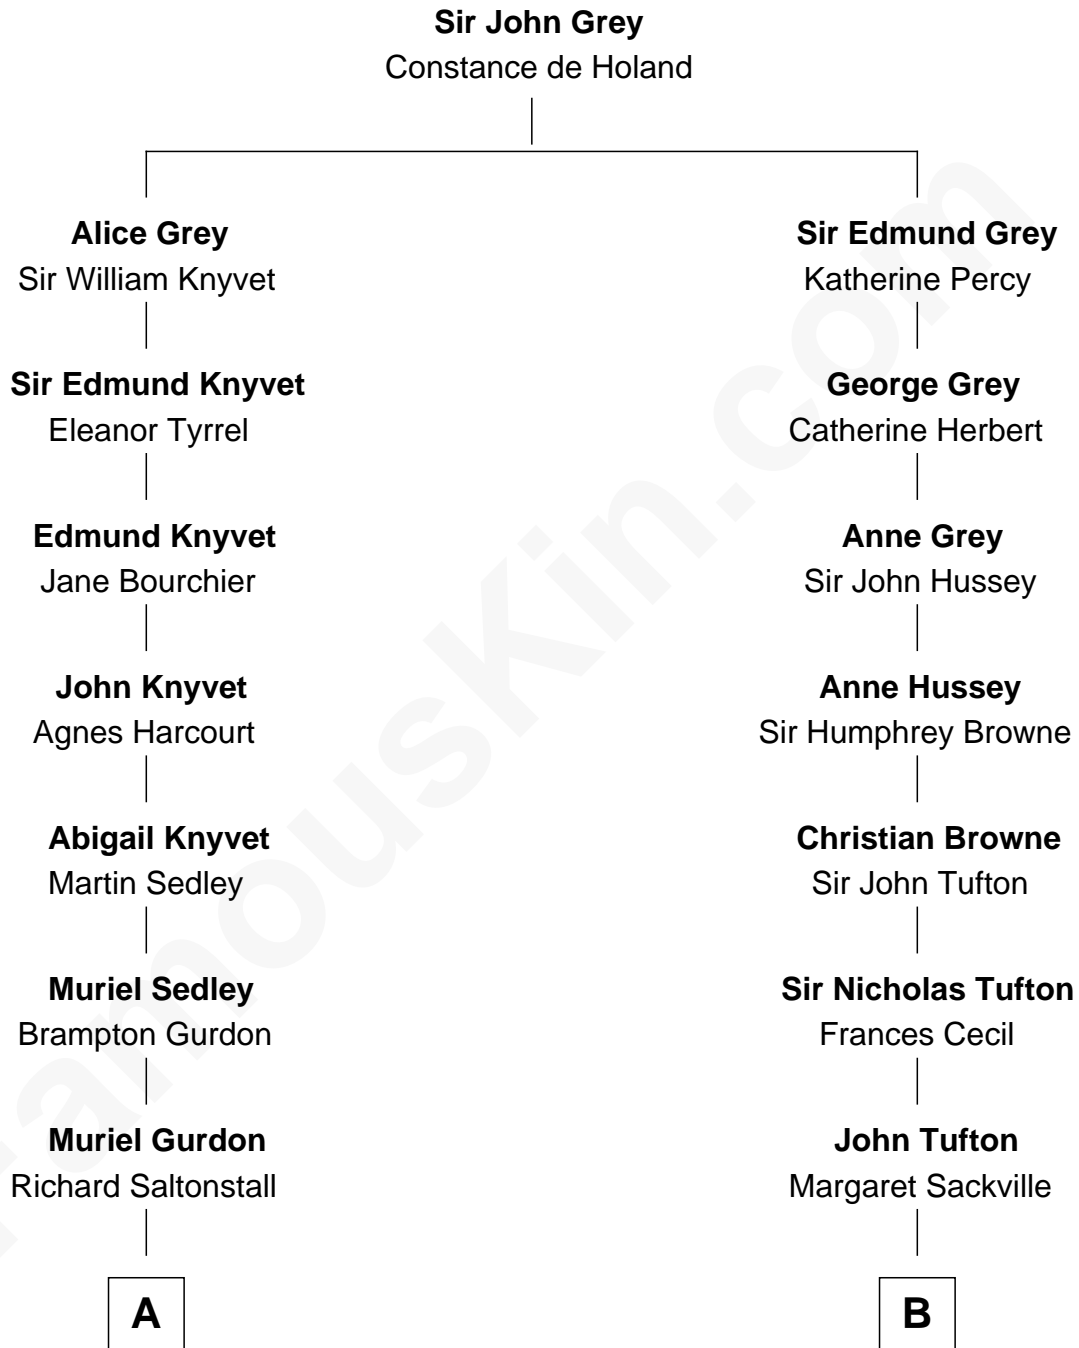

# FamousKin.com Relationship Chart of

**Ted Danson**

TV Actor - "Cheers", "CSI"

17th cousin of

**Kit Harington**

TV Actor - "Game of Thrones"

*TV Actor - "Cheers", "CSI"*

Ted Danson photo by [Rob Dicaterino](#) (CC BY 2.0)

*TV Actor - "Game of Thrones"*

Kit Harington photo by [Gage Skidmore](#) (CC BY-SA 2.0)