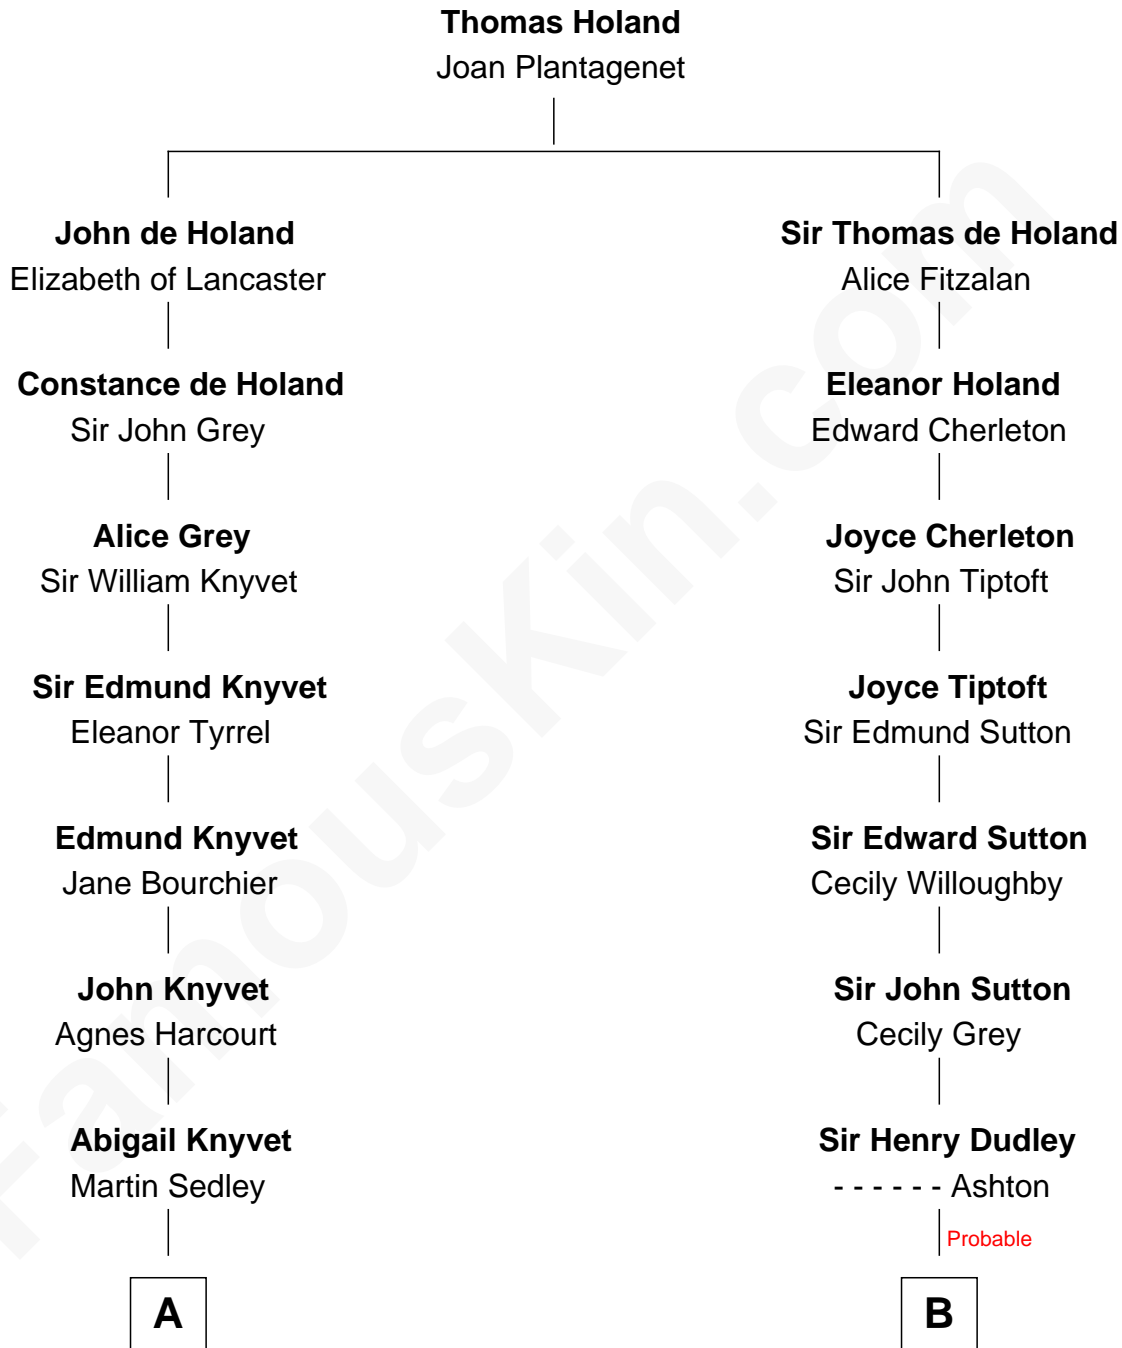

FamousKin.com Relationship Chart of

Ted Danson

TV Actor - "Cheers", "CSI"

19th cousin 2 times removed of

John Cena

Movie Actor and WWE Pro Wrestler

C

Anna Louise Allen
Edward Bridge Danson

Edward Bridge Danson
Jessica Harriet MacMaster

Ted Danson
TV Actor - "Cheers", "CSI"

D

Charles H. Nichols
Martha Emma Dix

Charles Nichols
Julia Ellen Skelton

Natalie Nichols
Ulysses John Lupien

Carol Frances Lupien
John Joseph Cena