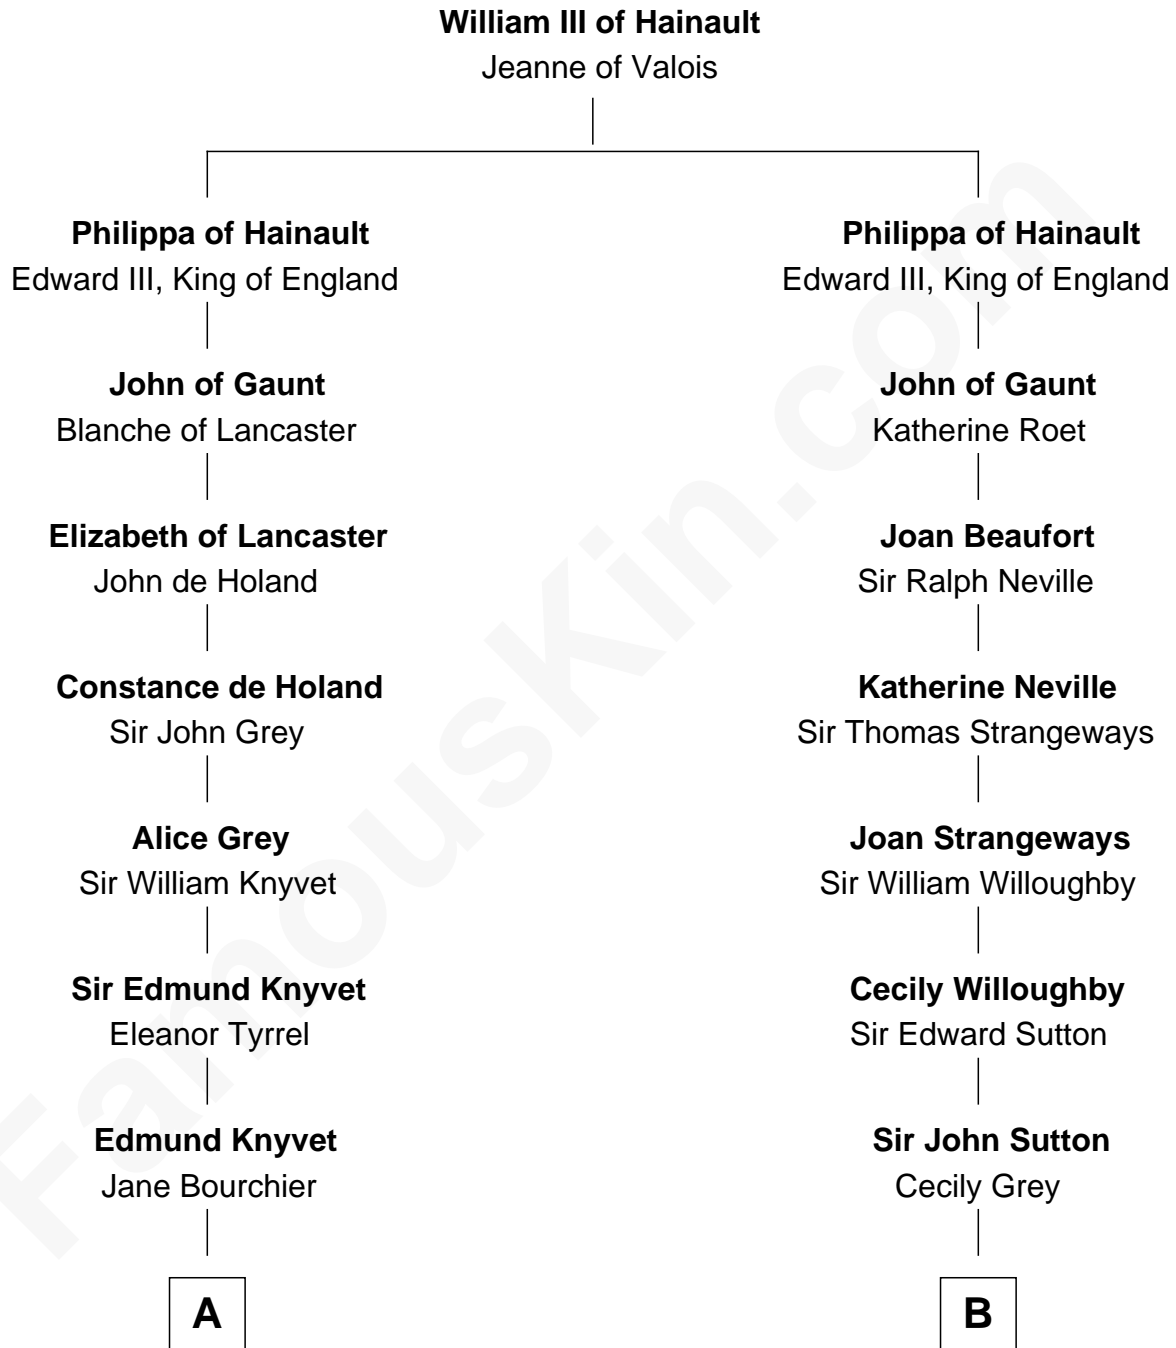

FamousKin.com

Relationship Chart of

Ted Danson

TV Actor - "Cheers", "CSI"

18th cousin 3 times removed of

Dr. H. H. Holmes

Serial Killer aka "Devil in the White City"

C

Thomas Humphrey Cushing Allen

Jane Deverdier Woodruff

William Mercer Allen

Virginia Reakirt Thompson

Anna Louise Allen

Edward Bridge Danson

Edward Bridge Danson

Jessica Harriet MacMaster