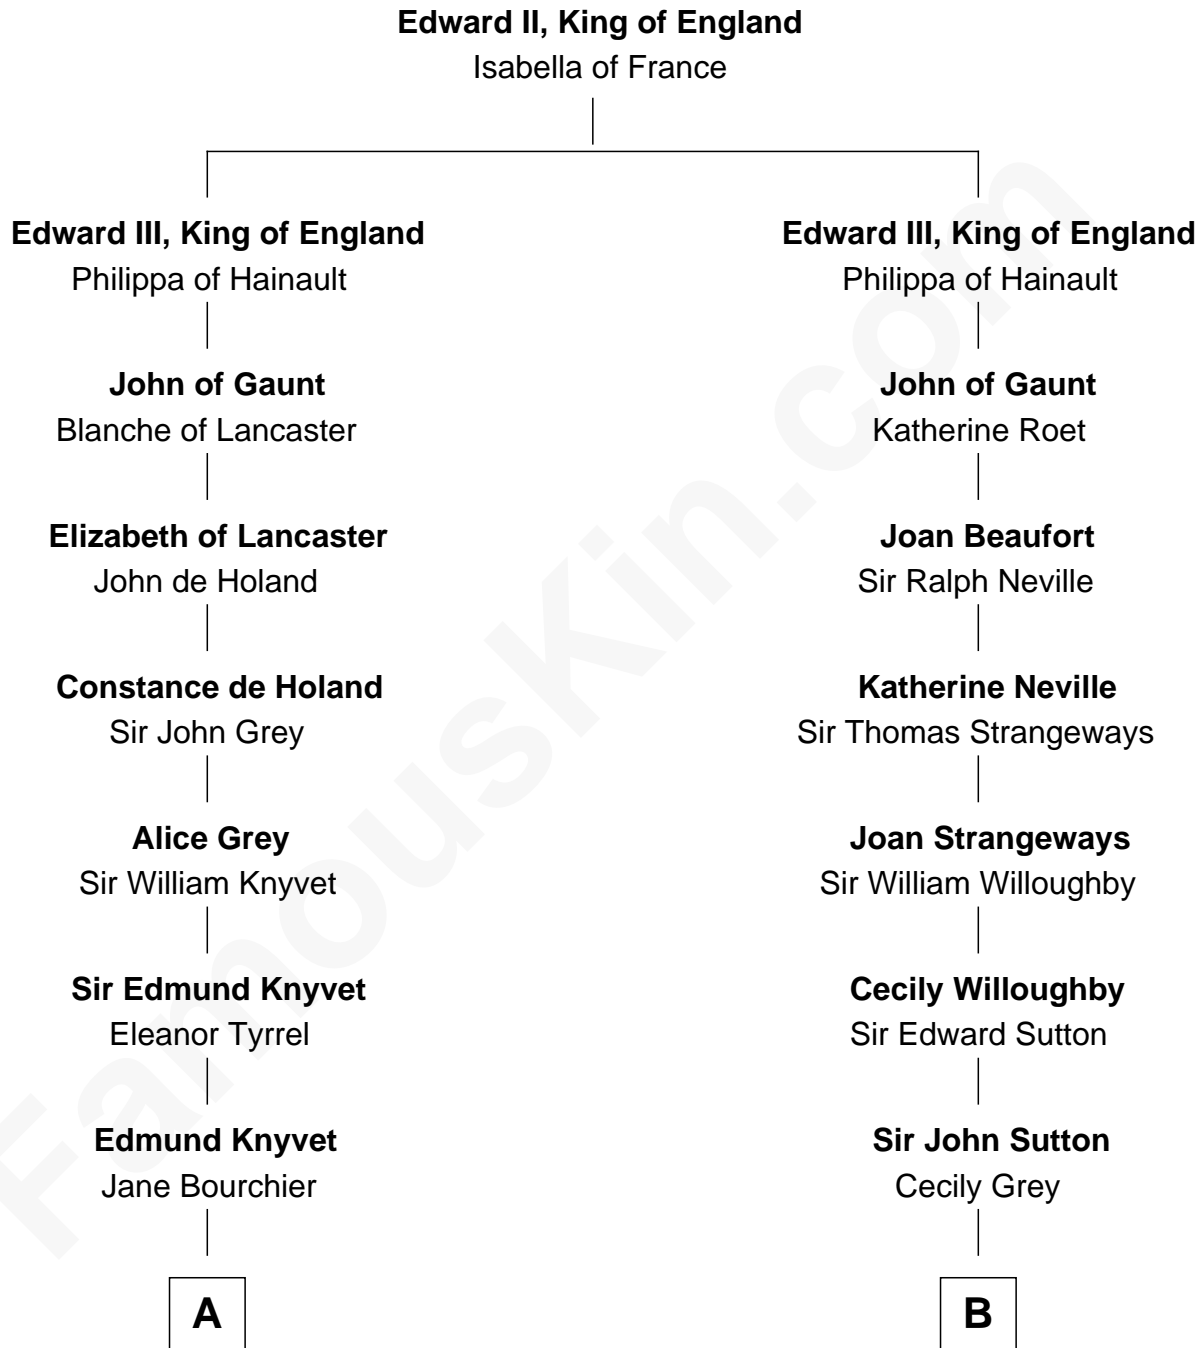

## Relationship Chart of

### Ted Danson

TV Actor - "Cheers", "CSI"

18th cousin 3 times removed of

### Dr. H. H. Holmes

Serial Killer aka "Devil in the White City"

**C**

**Thomas Humphrey Cushing Allen**

Jane Deverdier Woodruff

**William Mercer Allen**

Virginia Reakirt Thompson

**Anna Louise Allen**