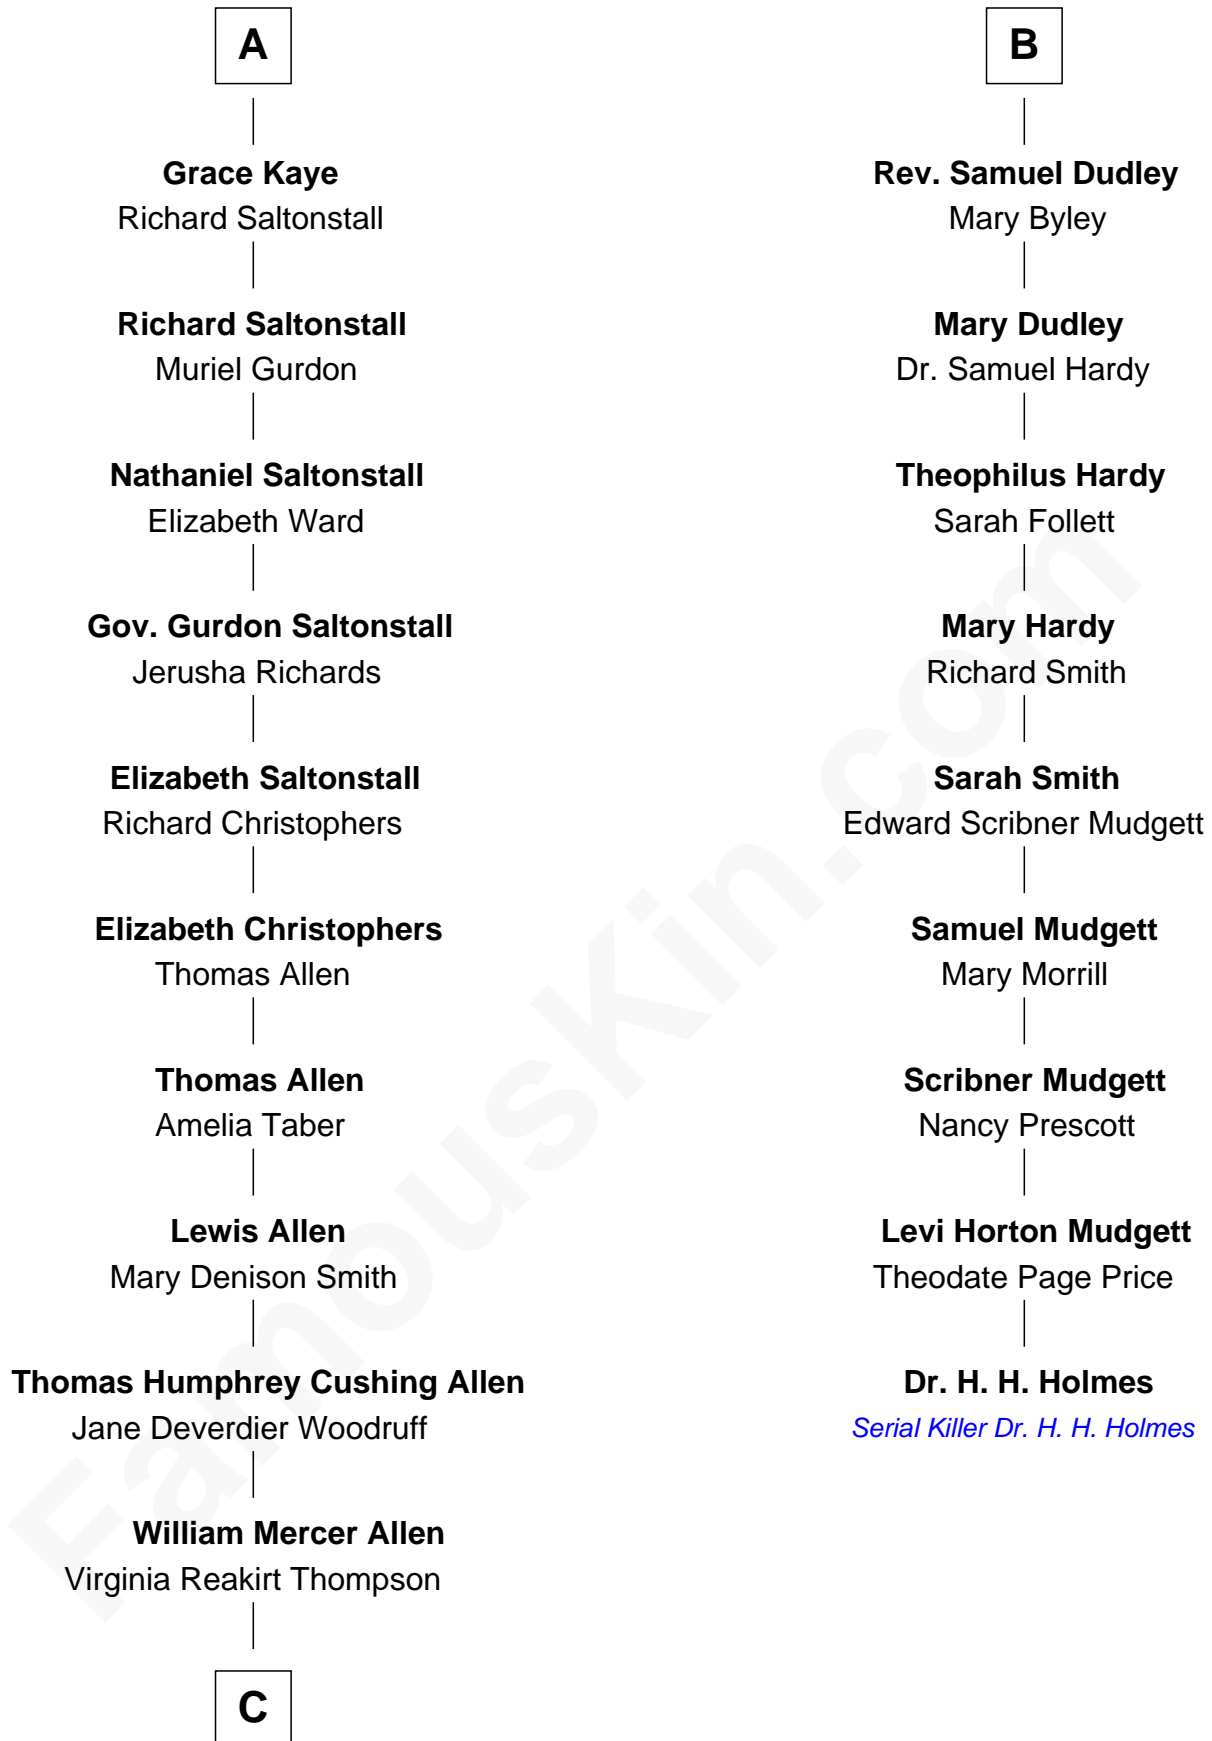

FamousKin.com

Relationship Chart of

Ted Danson

TV Actor - "Cheers", "CSI"

15th cousin 4 times removed of

Dr. H. H. Holmes

Serial Killer aka "Devil in the White City"

C

Anna Louise Allen
Edward Bridge Danson

Edward Bridge Danson
Jessica Harriet MacMaster

Ted Danson
TV Actor - "Cheers", "CSI"

FamousKin.com