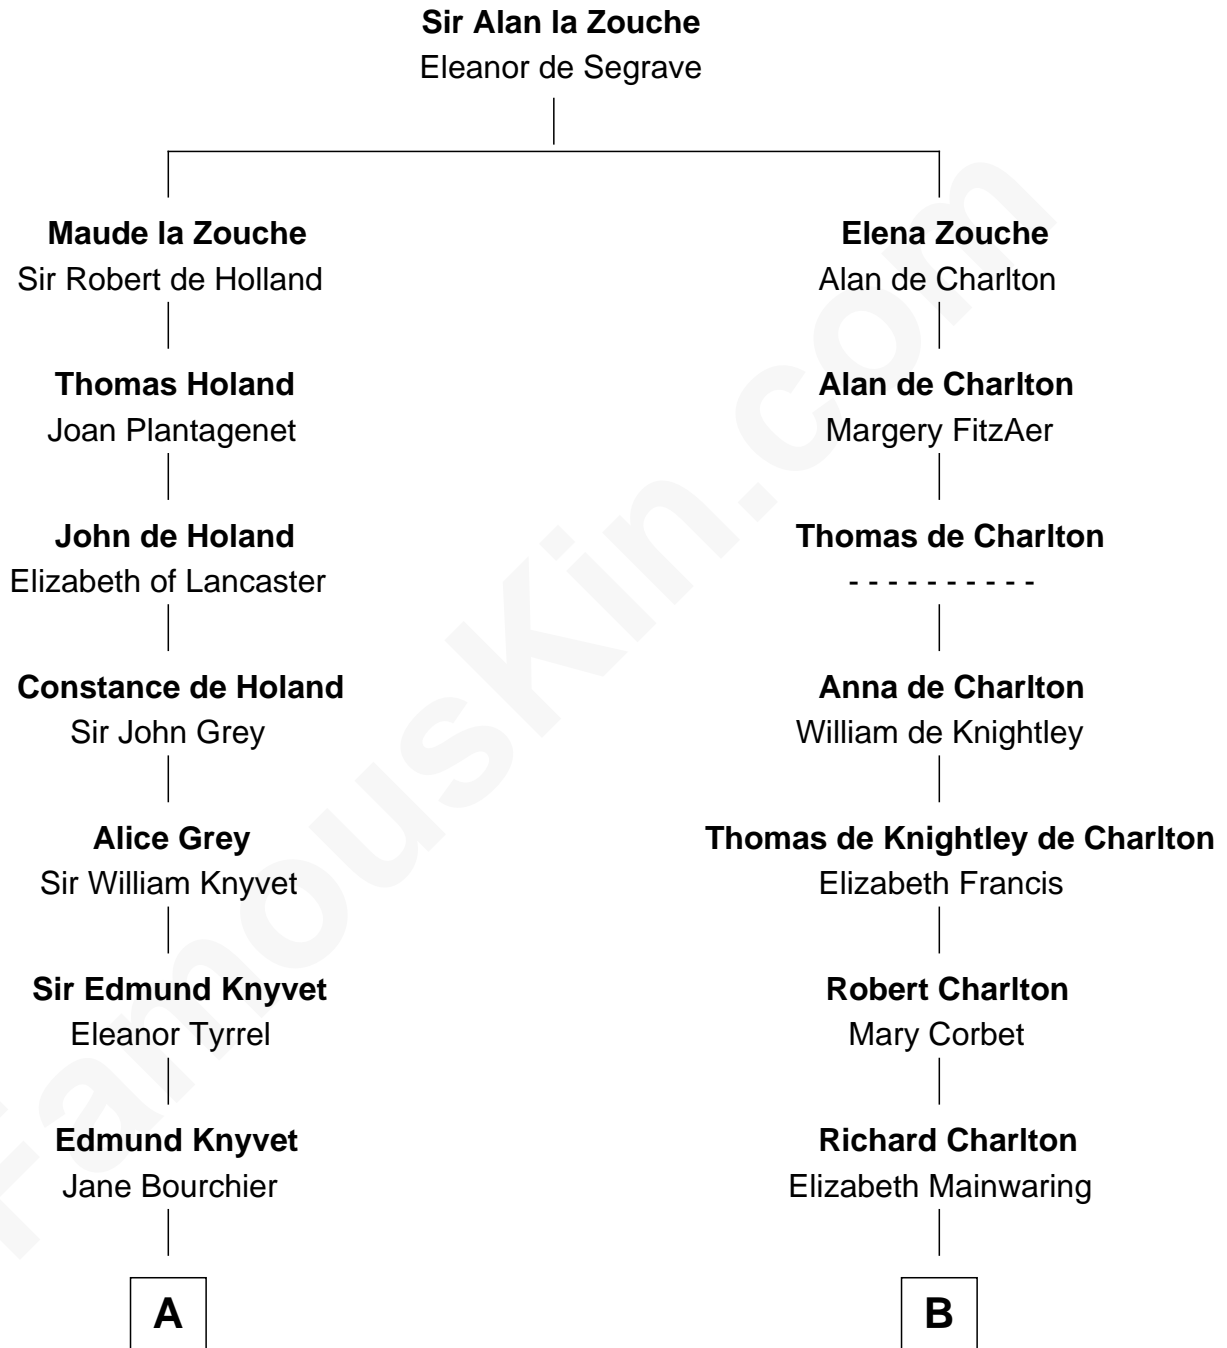

FamousKin.com

Relationship Chart of

Ted Danson

TV Actor - "Cheers", "CSI"

20th cousin 1 time removed of

Alice (Lee) Roosevelt

First Wife of President Theodore Roosevelt

C

Thomas Humphrey Cushing Allen

Jane Deverdier Woodruff

William Mercer Allen

Virginia Reakirt Thompson

Anna Louise Allen

Edward Bridge Danson

Edward Bridge Danson

Jessica Harriet MacMaster