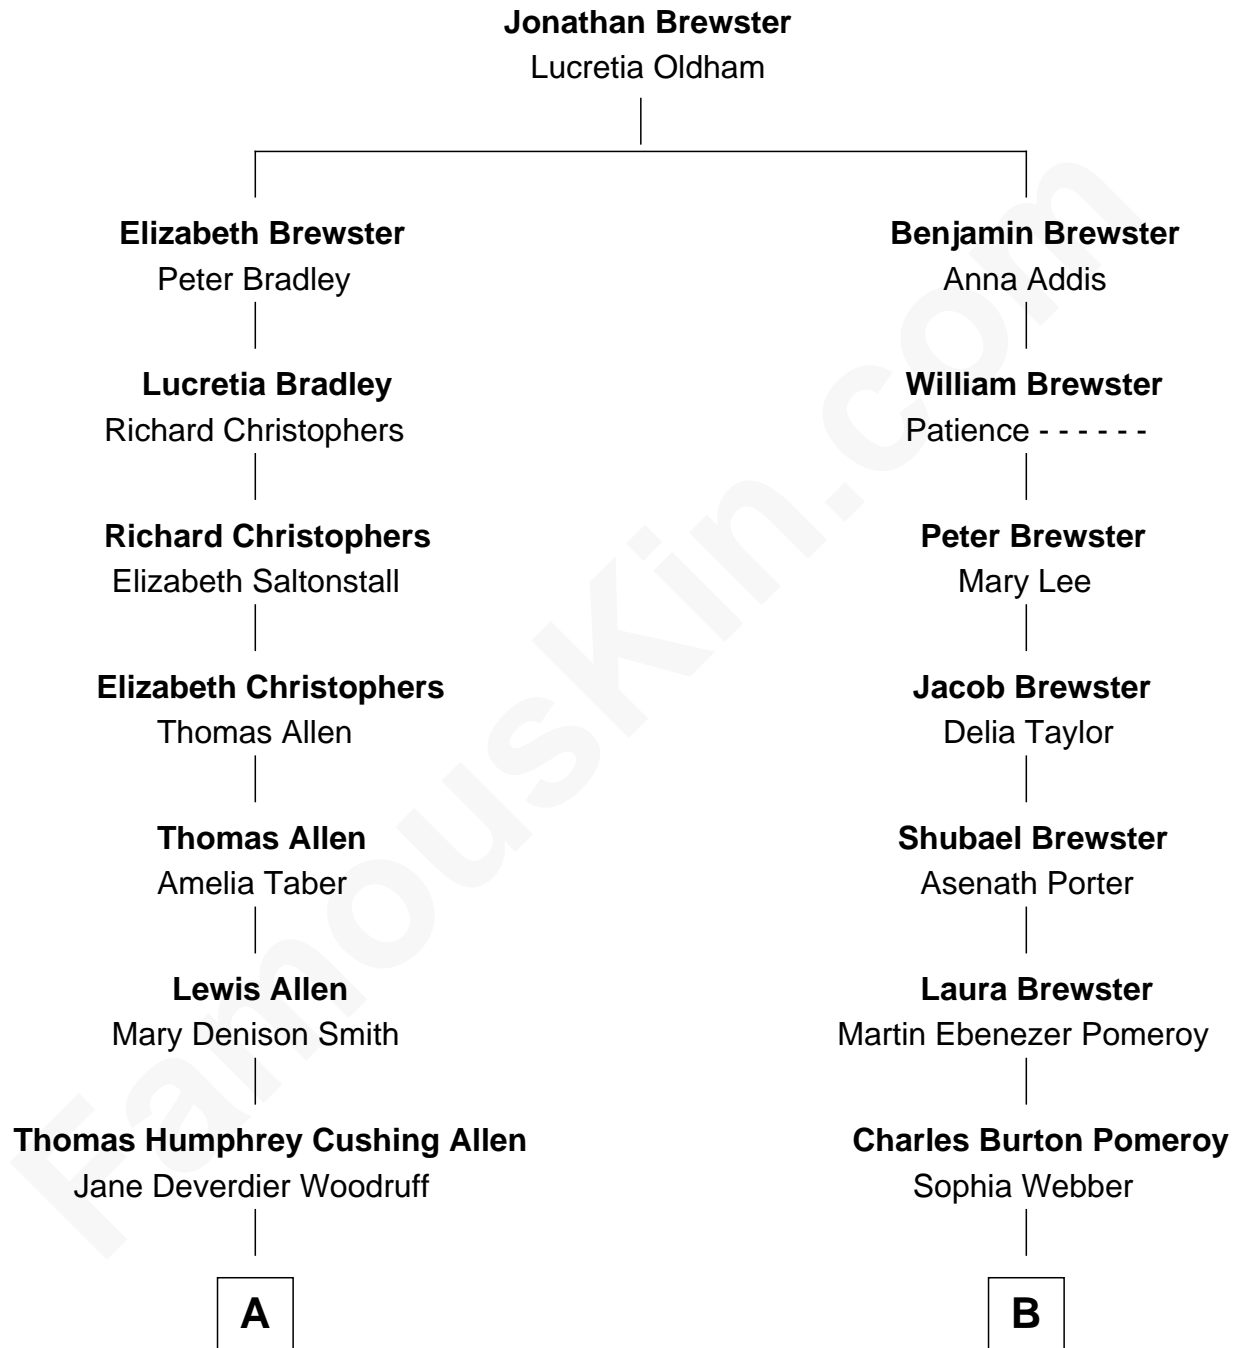

# FamousKin.com Relationship Chart of Ted Danson

TV Actor - "Cheers", "CSI"

9th cousin 1 time removed of

**Brewster H. Shaw**  
NASA Astronaut

FamousKin.com