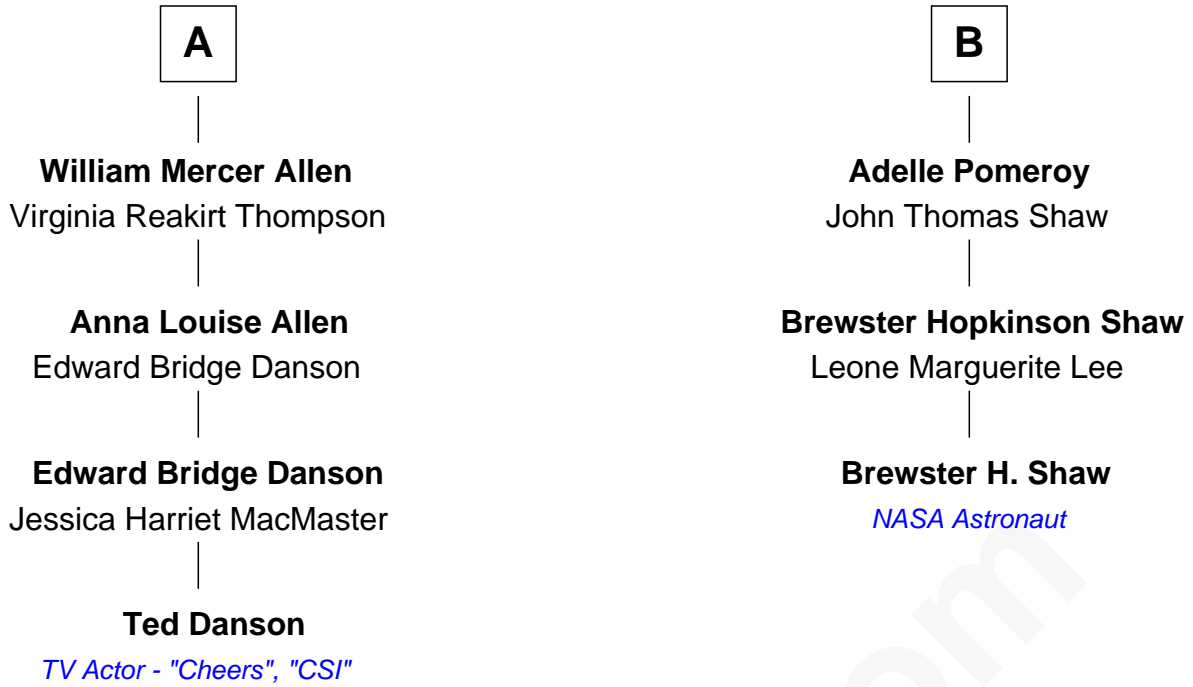

# FamousKin.com Relationship Chart of Ted Danson

TV Actor - "Cheers", "CSI"

9th cousin 1 time removed of

**Brewster H. Shaw**  
NASA Astronaut

FamousKin.com