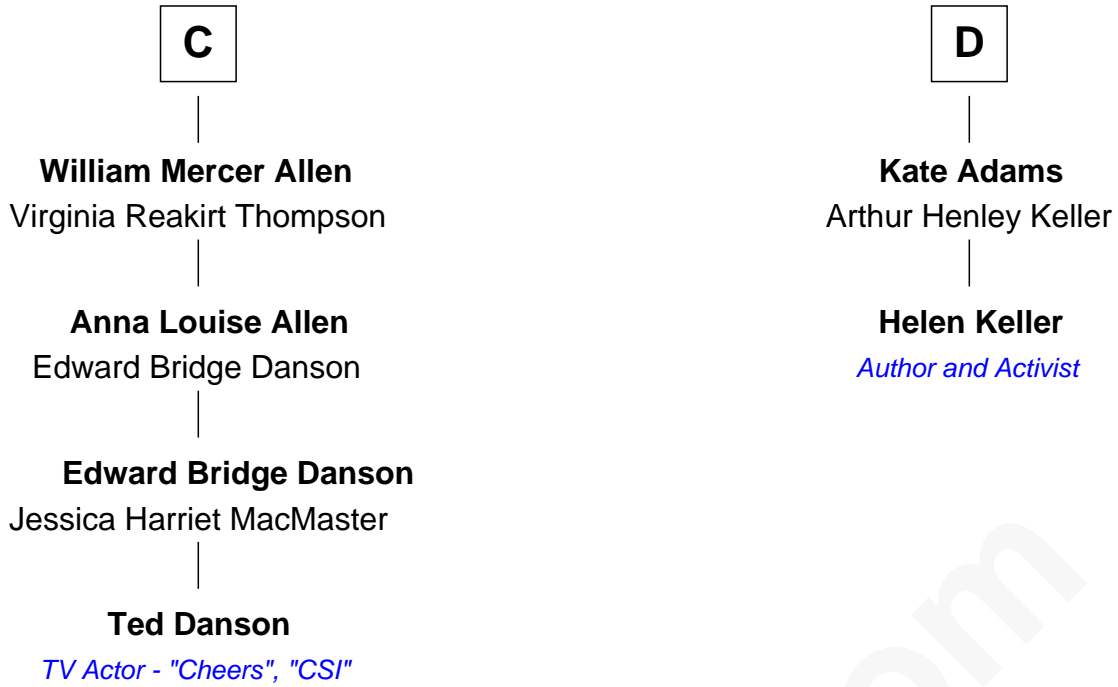

FamousKin.com

Relationship Chart of

Ted Danson

TV Actor - "Cheers", "CSI"

18th cousin 2 times removed of

Helen Keller

Author and Activist

Sir John Howard

Alice de Bois

Sir Robert Howard

Margaret de Scales

Sir John Howard

Alice Tendring

Sir Robert Howard

Margaret Mowbray

Sir John Howard

Margaret Chedworth

Katherine Howard

Sir John Bourchier

Jane Bourchier

Edmund Knyvet

John Knyvet

Agnes Harcourt

A

Isabel Brome

John Denton

Thomas Denton

Jane Webbe

Isabel Denton

William ap Walter

B

FamousKin.com