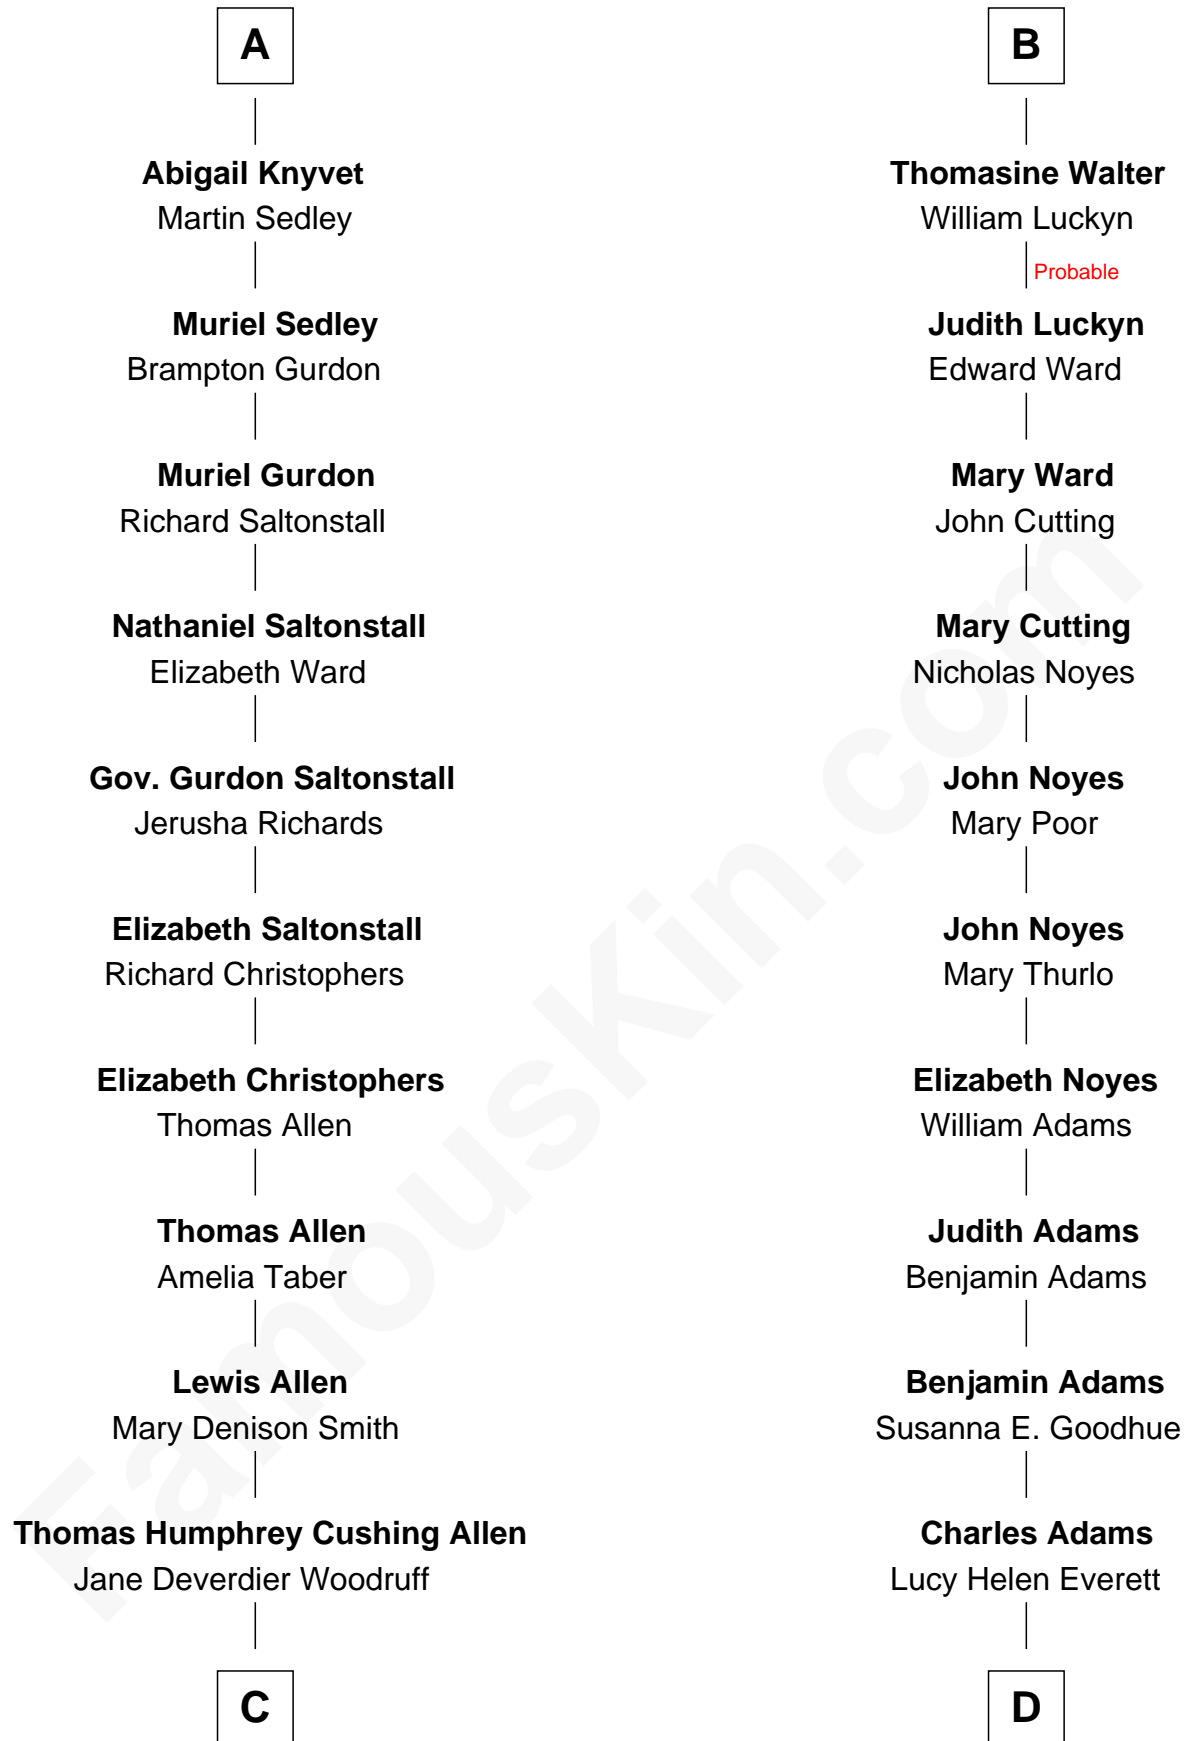

FamousKin.com

Relationship Chart of

Ted Danson

TV Actor - "Cheers", "CSI"

18th cousin 2 times removed of

Helen Keller

Author and Activist

Sir John Howard

Alice de Bois

Sir Robert Howard

Margaret de Scales

Sir John Howard

Alice Tendring

Sir Robert Howard

Margaret Mowbray

Sir John Howard

Margaret Chedworth

Katherine Howard

Sir John Bourchier

Jane Bourchier

Edmund Knyvet

John Knyvet

Agnes Harcourt

A

Isabel Brome

John Denton

Thomas Denton

Jane Webbe

Isabel Denton

William ap Walter

B

FamousKin.com