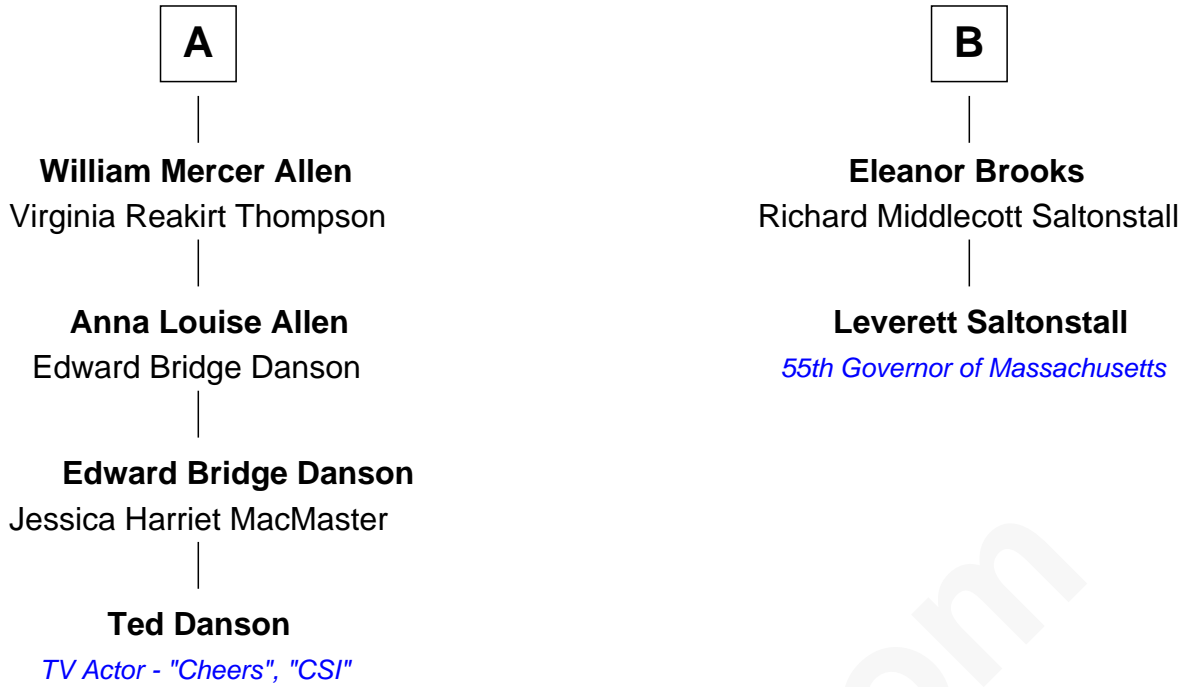

# FamousKin.com Relationship Chart of

**Ted Danson**

*TV Actor - "Cheers", "CSI"*

8th cousin 2 times removed of

**Leverett Saltonstall**

*55th Governor of Massachusetts*

FamousKin.com