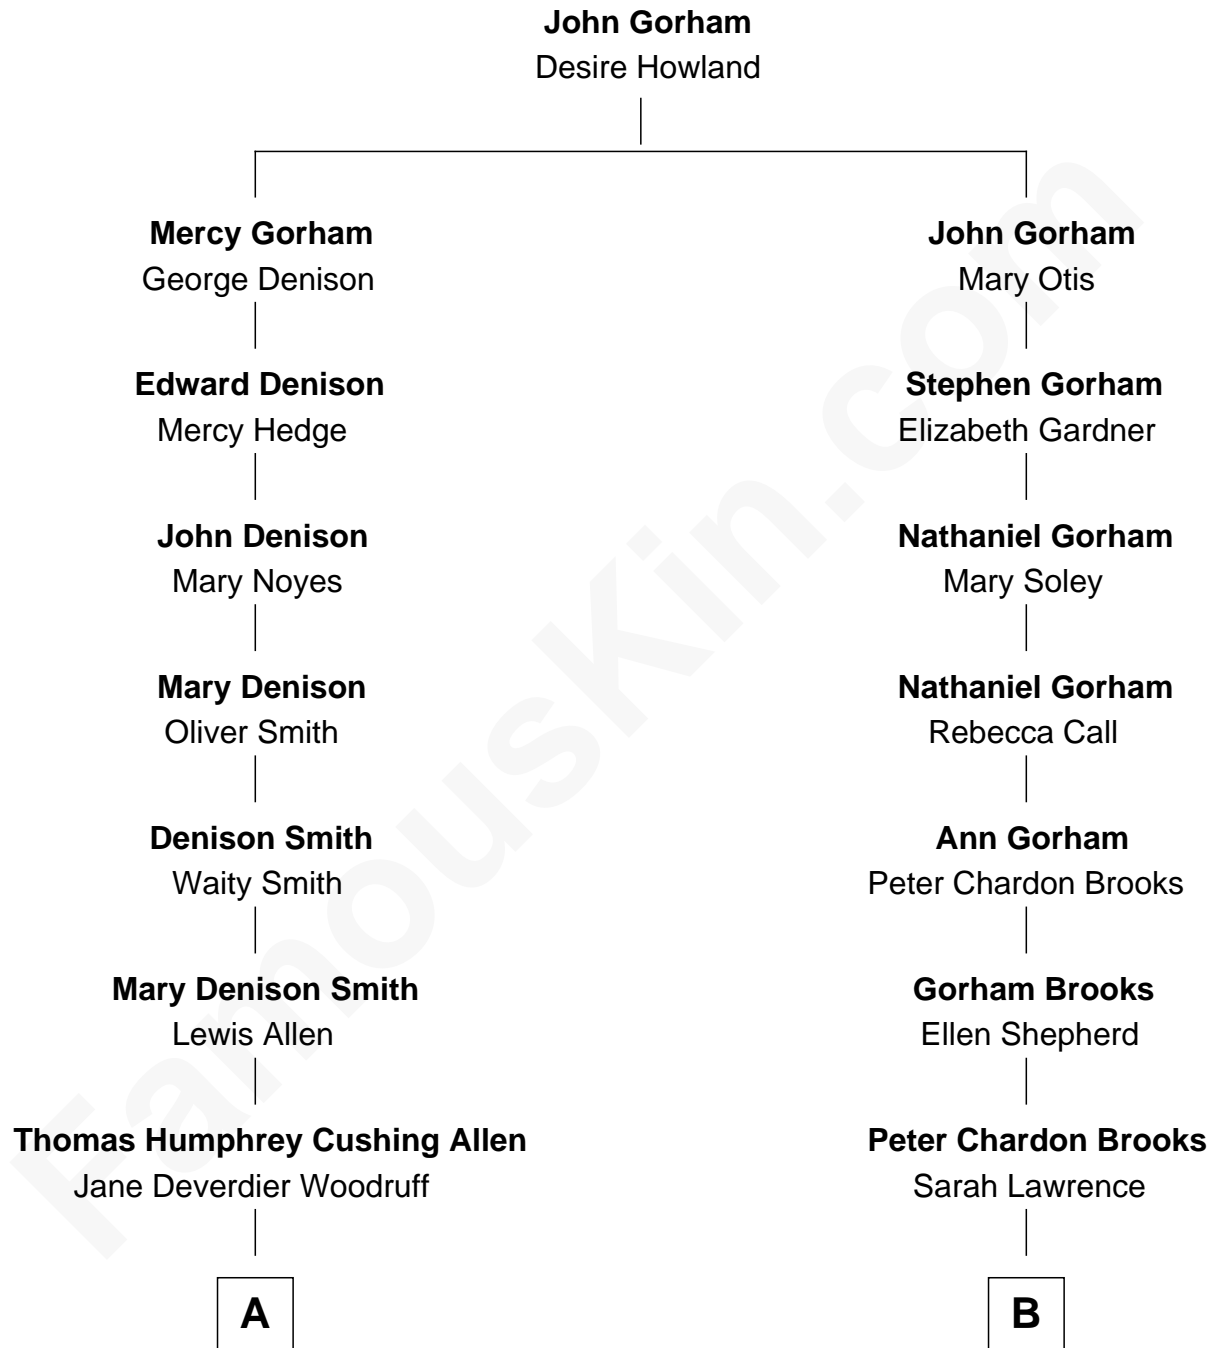

# FamousKin.com Relationship Chart of

**Ted Danson**

*TV Actor - "Cheers", "CSI"*

8th cousin 2 times removed of

**Leverett Saltonstall**

*55th Governor of Massachusetts*

FamousKin.com