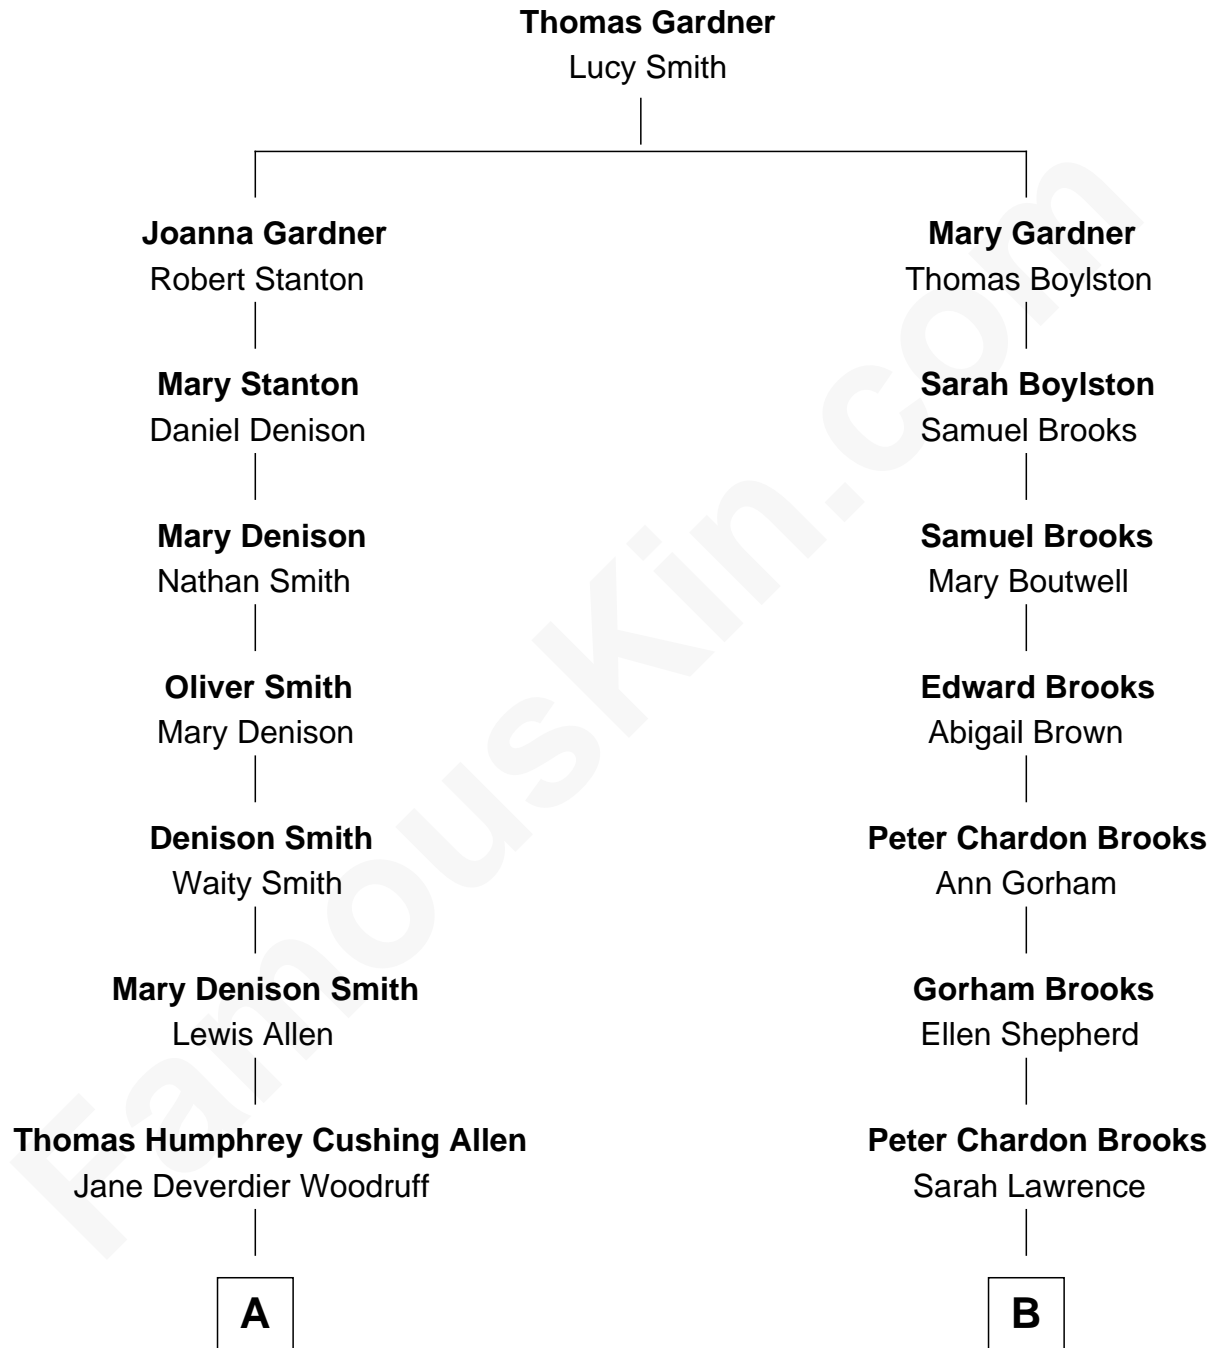

FamousKin.com

Relationship Chart of

Ted Danson

TV Actor - "Cheers", "CSI"

8th cousin 2 times removed of

Leverett Saltonstall

55th Governor of Massachusetts

FamousKin.com