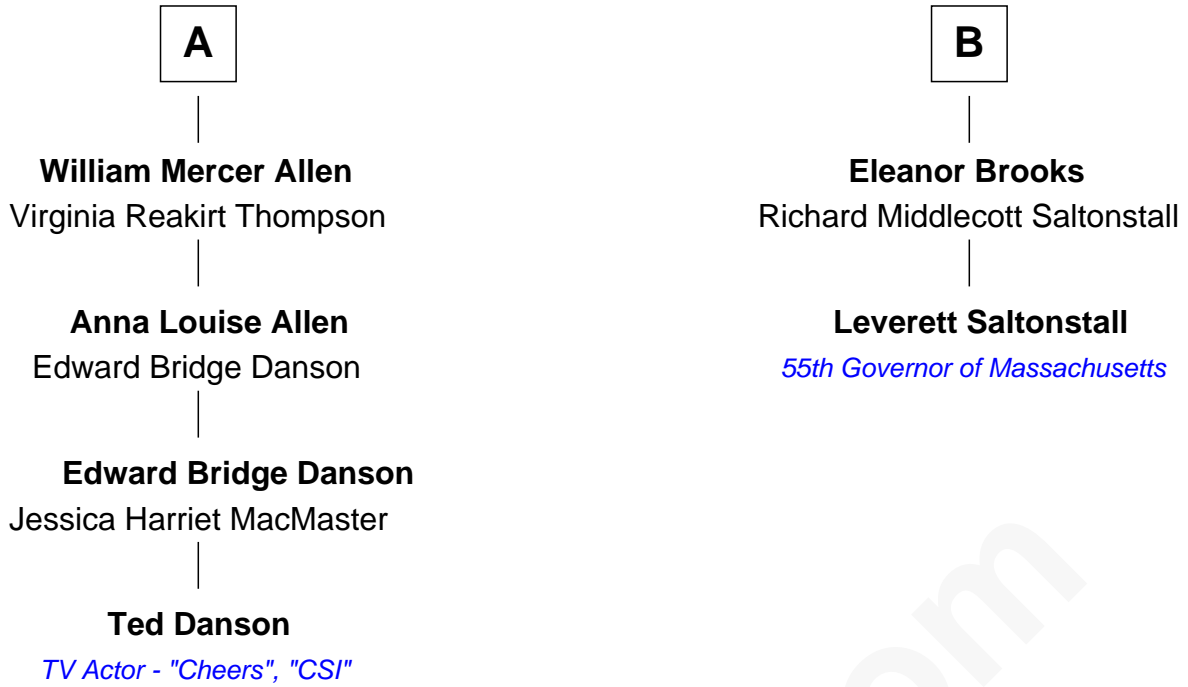

FamousKin.com

Relationship Chart of

Ted Danson

TV Actor - "Cheers", "CSI"

8th cousin 2 times removed of

Leverett Saltonstall

55th Governor of Massachusetts

FamousKin.com