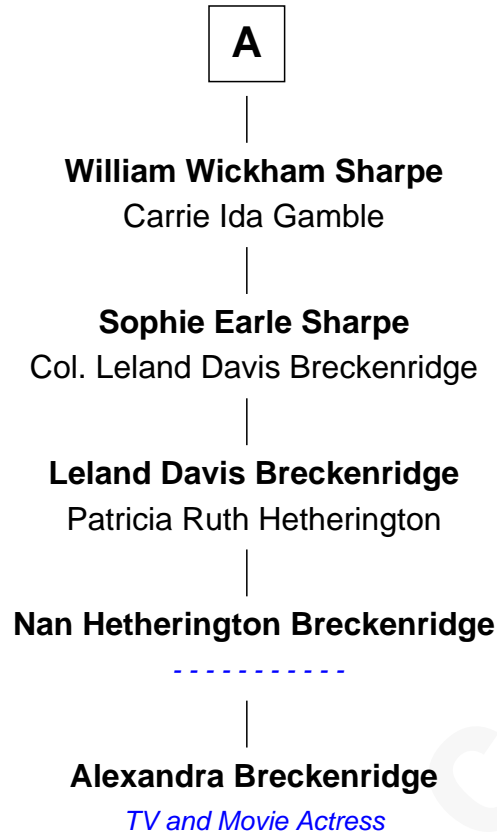

FamousKin.com
Relationship Chart of
Jasper Crane

(c1600 - c1681) Great Migration Immigrant 1640

10th Great-grandfather of

Alexandra Breckenridge
TV and Movie Actress

Jasper Crane

Alice - - - - -

Azariah Crane

Mary Treat

Mary Crane

John Baldwin

Ezekiel Baldwin

Sarah Baldwin

Rachel Baldwin

Zadock Hedden

Josiah Hedden

Elizabeth June

Mary Frances Hedden

James Ennis Woodruff

Sophia Earle Woodruff

Charles Hadden Sharpe

A

Alexandra Breckenridge photo by [Casey Florig](#) (CC BY 2.0)