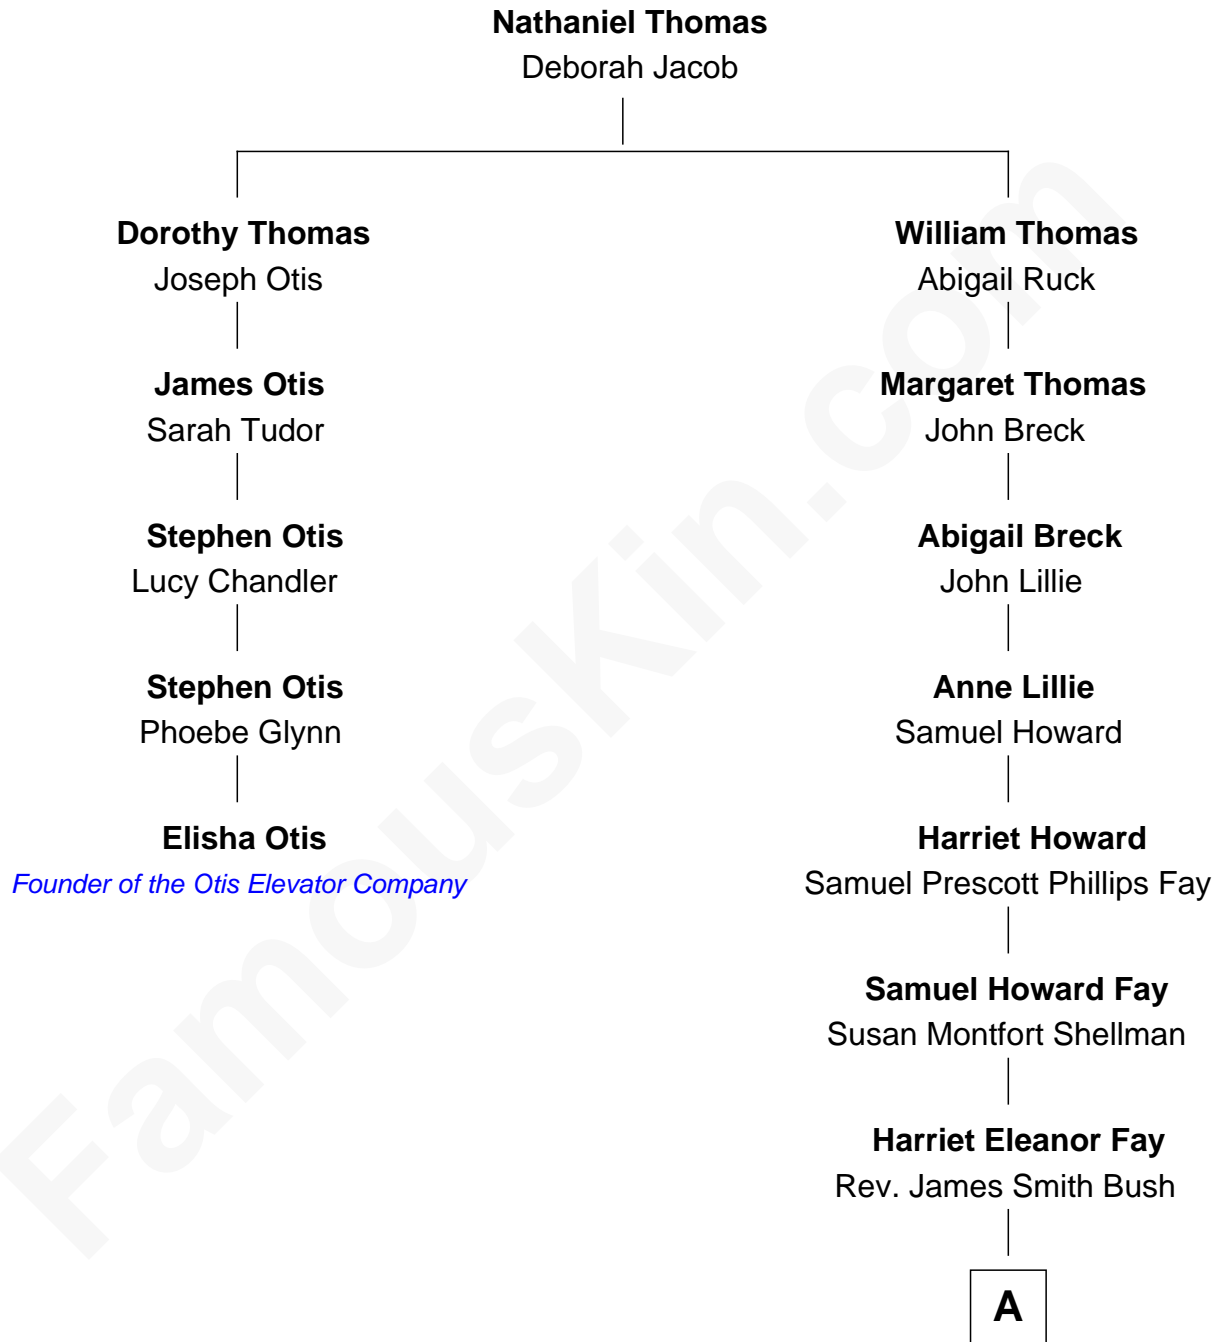

FamousKin.com

Relationship Chart of

Elisha Otis

Founder of the Otis Elevator Company

4th cousin 6 times removed of

Jonathan Bush

Co-founder and CEO of athenahealth

A

—
Samuel Prescott Bush

Flora Sheldon

—
Prescott Sheldon Bush

Dorothy Wear Walker

—
Jonathan James Bush

Josephine Colwell Bradley

—
Jonathan Bush

Co-founder and CEO of athenahealth

FamousKin.com